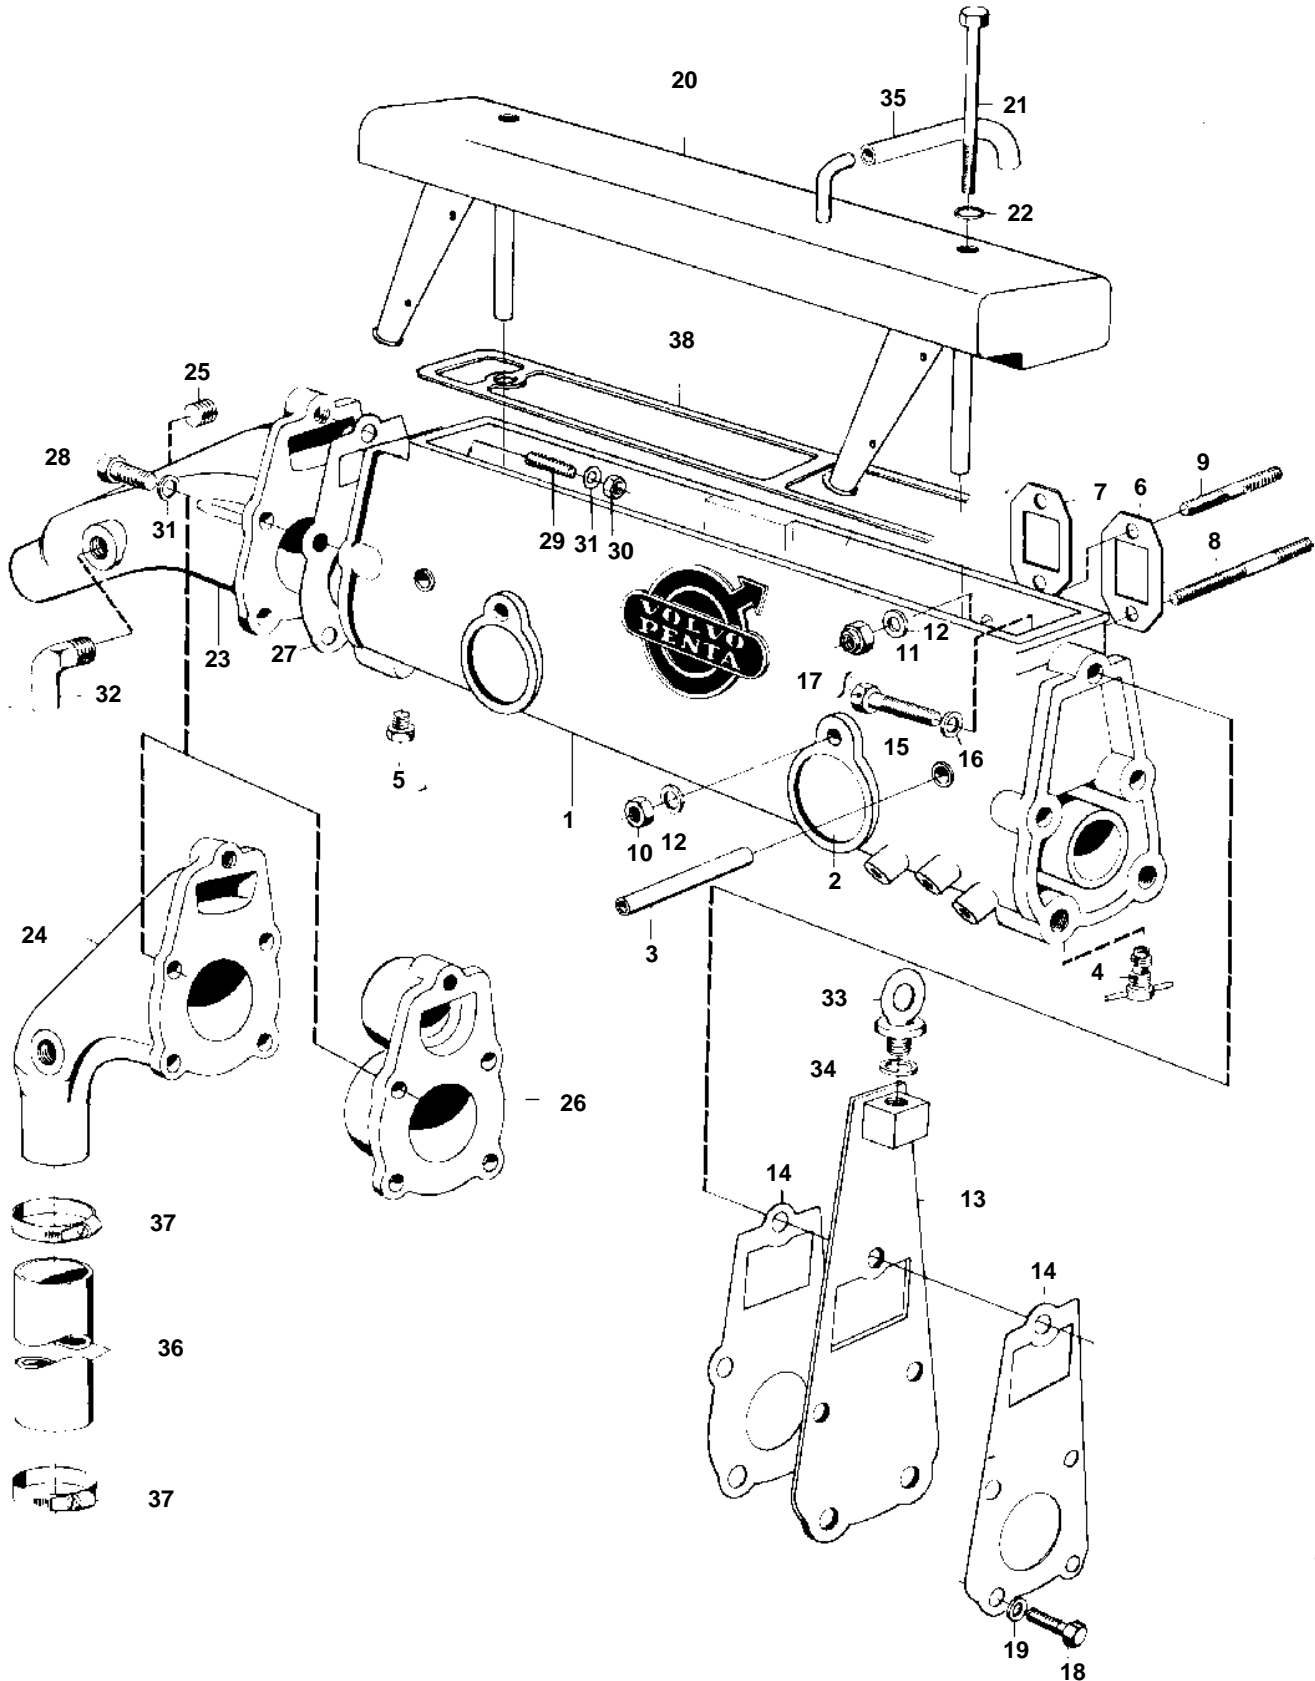

AQD21A

8

5044

5044

7736850 - 26 - 12791

## AQD21A

REF	PART NO.	QTY	DESCRIPTION	SEE SEC.	NOTES
1		1	Exhaust pipe		
2	192212	2	• Expansion plug		
3	819134	2	• Protecting sleeve		
4	82744	1	Shut-off cock		
5	180759	1	Plug		
6	820271	3	Gasket		
7	815844	2	Gasket		
8	941588	4	Stud		
9	953049	6	Stud		
10	955782	4	Hexagon nut		
11	946036	6	Lock nut		
12	955894	10	Washer		
13		1	End cover		MO-XXXX/61164
14	819727	2	Gasket		MO-XXXX/61164
	819727	1	Gasket		MOXXXX/61165-
15		1	Screw		
16	955897	1	Washer		
17		X	Locking wire		L = 100 MM
18	955318	4	Hexagon screw		
19	955895	4	Washer		
20		1	Muffler		
21	955311	2	Hexagon screw		
22	955894	2	Washer		
24	818360	1	Exhaust riser		
25	952078	1	Plug		
26		1	Exhaust pipe		SPEC VERSION
27	819727	1	Gasket		
28	959238	4	Hex. socket screw		(955317)
29		1	Stud		
30	963107	1	Lock nut		
31	941908	5	Spring washer		
32		1	Elbow nipple	12797	
33		1	Lifting eye		
34	11994	1	Gasket		
35	826997	1	Hose		SEE GROUP 2A
36	952980	X	Hose		L = 170 MM
37	943480	1	Hose clamp		(951797)
38		1	Gasket		
		1	Decal		