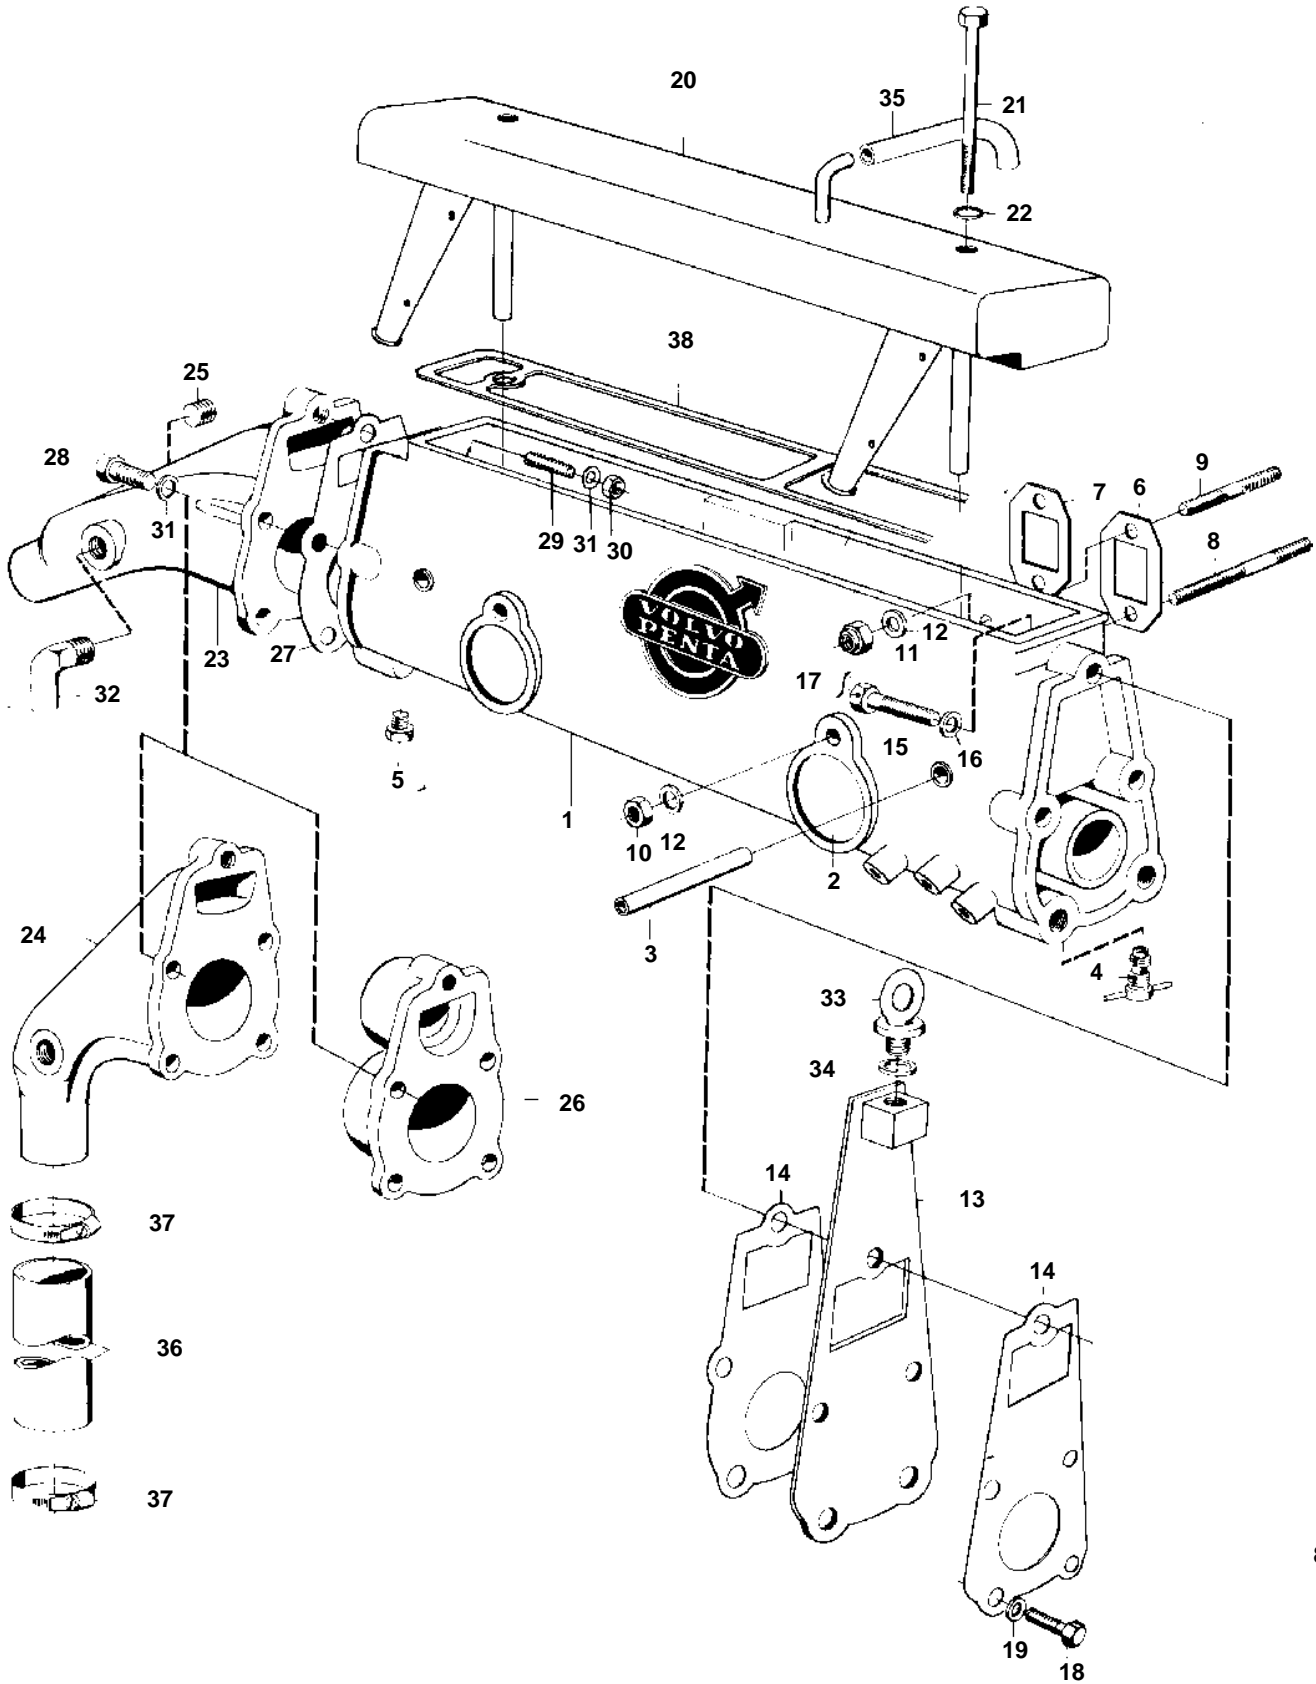

MD21A

8

5044
5044

Upd: 2009-12-10

7736850 - 26 - 12791B

MD21A

REF	PART NO.	QTY	DESCRIPTION	SEE SEC.	NOTES
1		1	Exhaust pipe		
2	192212	2	• Expansion plug		
3	819134	2	• Protecting sleeve		
4	82744	1	Shut-off cock		
5	180759	1	Plug		
6	820271	3	Gasket		
7	815844	2	Gasket		
8	941588	4	Stud		
9	953049	6	Stud		
10	955782	4	Hexagon nut		
11	946036	6	Lock nut		
12	955894	10	Washer		
13		1	End cover		MO-XXXX/61164
14	819727	2	Gasket		MO-XXXX/61164
	819727	1	Gasket		MOXXXX/61165-
15		1	Screw		
16	955897	1	Washer		
17		X	Locking wire		L = 100 MM
18	955318	4	Hexagon screw		
19	955895	4	Washer		
20		1	Muffler		
21	955311	2	Hexagon screw		
22	955894	2	Washer		
23	818359	1	Exhaust riser		
25	952078	1	Plug		
26		1	Exhaust pipe		SPEC VERSION
27	819727	1	Gasket		
28	959238	4	Hex. socket screw		(955317)
29		1	Stud		
30	963107	1	Lock nut		
31	941908	5	Spring washer		
32		1	Elbow nipple	12797	
33		1	Lifting eye		
34	11994	1	Gasket		
35	826997	1	Hose		SEE GROUP 2A
36	952980	X	Hose		L = 170 MM
37	943480	1	Hose clamp		(951797)
38		1	Gasket		
		1	Decal		