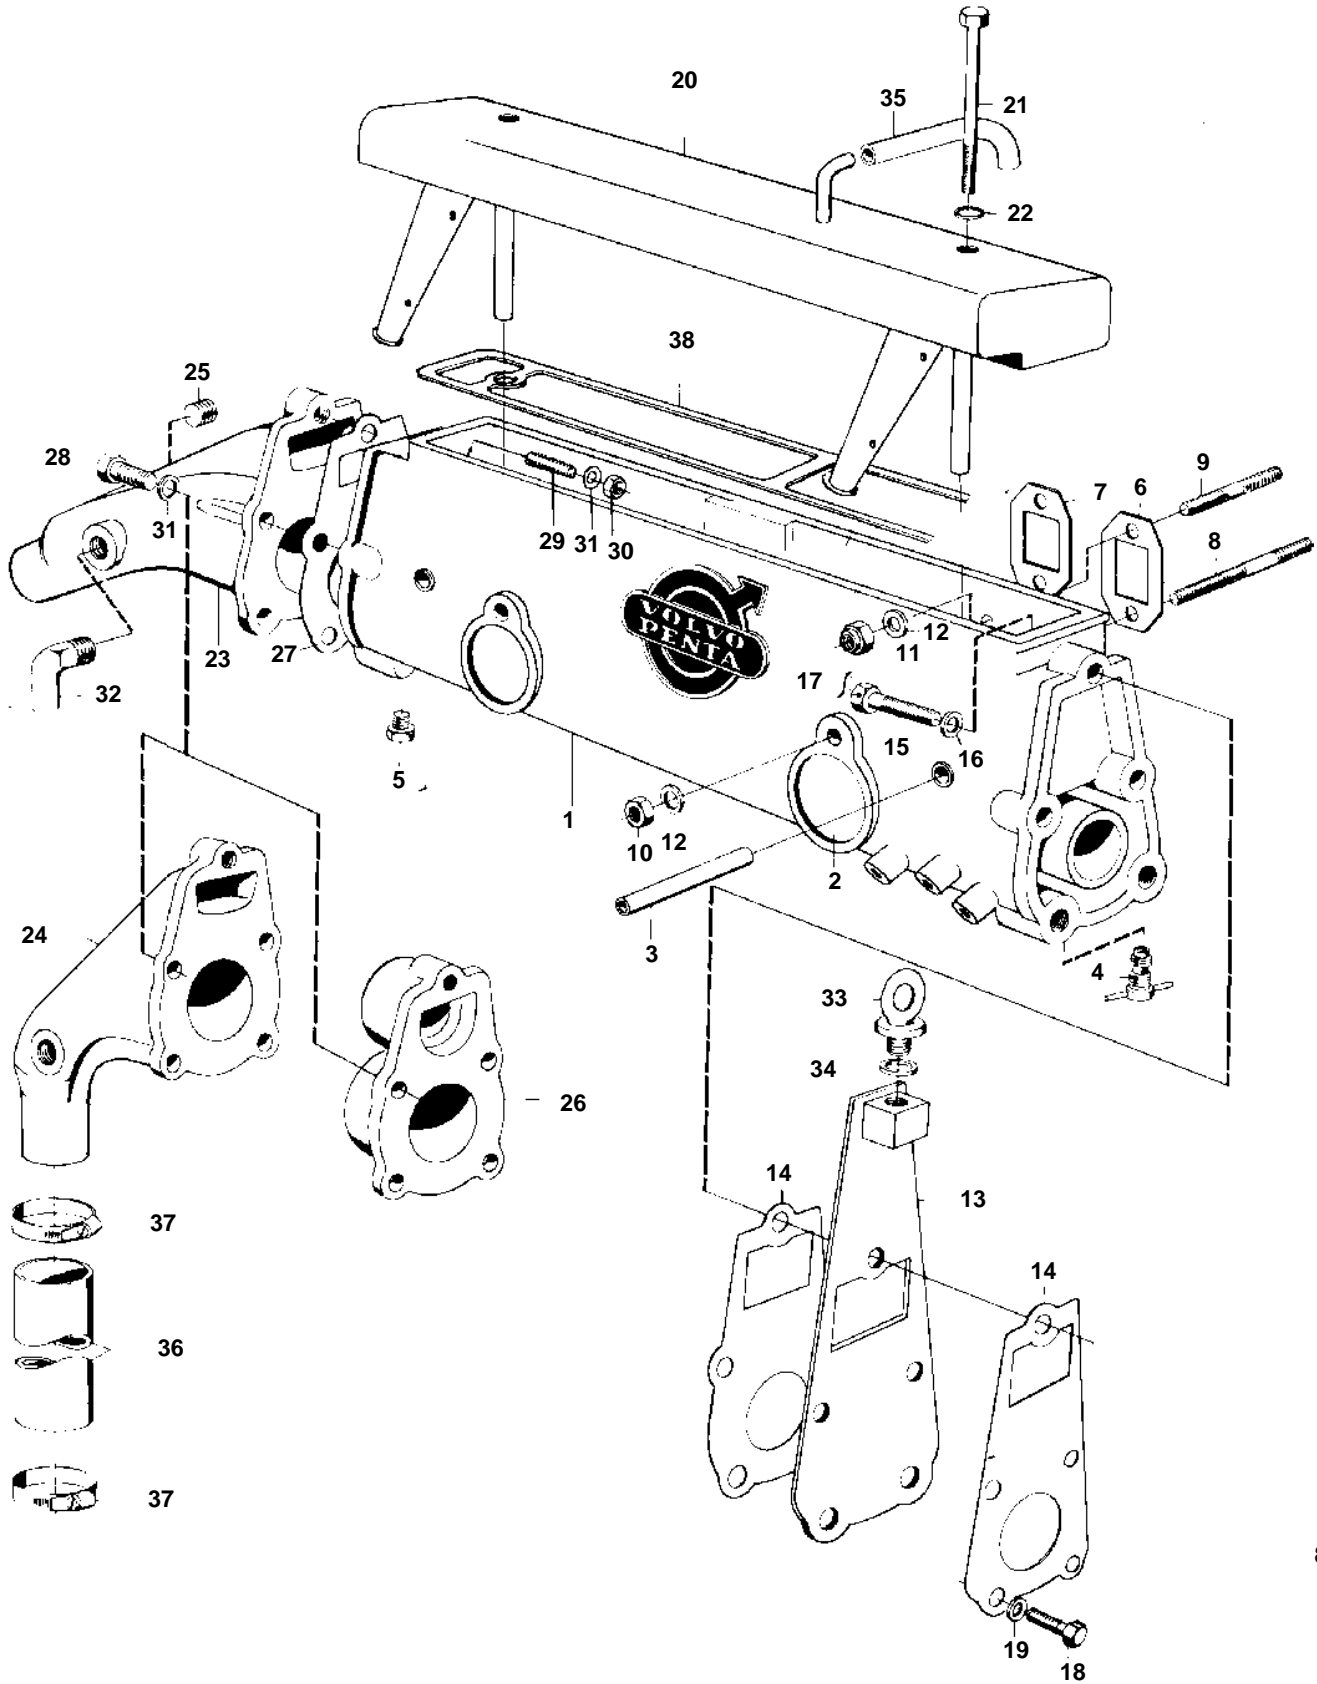

AQD21A

ε

5044

5044

Upd: 2009-12-10

7736850 - 26 - 12791

AQD21A

REF	PART NO.	QTY	DESCRIPTION	SEE SEC.	NOTES
1		1	Exhaust pipe		
2	192212	2	• Expansion plug		
3	819134	2	• Protecting sleeve		
4	82744	1	Shut-off cock		
5	180759	1	Plug		
6	820271	3	Gasket		
7	815844	2	Gasket		
8	941588	4	Stud		
9	953049	6	Stud		
10	955782	4	Hexagon nut		
11	946036	6	Lock nut		
12	955894	10	Washer		
13		1	End cover		MO-XXXX/61164
14	819727	2	Gasket		MO-XXXX/61164
	819727	1	Gasket		MOXXXX/61165-
15		1	Screw		
16	955897	1	Washer		
17		X	Locking wire		L = 100 MM
18	955318	4	Hexagon screw		
19	955895	4	Washer		
20		1	Muffler		
21	955311	2	Hexagon screw		
22	955894	2	Washer		
24	818360	1	Exhaust riser		
25	952078	1	Plug		
26		1	Exhaust pipe		SPEC VERSION
27	819727	1	Gasket		
28	959238	4	Hex. socket screw		(955317)
29		1	Stud		
30	963107	1	Lock nut		
31	941908	5	Spring washer		
32		1	Elbow nipple	12797	
33		1	Lifting eye		
34	11994	1	Gasket		
35	826997	1	Hose		SEE GROUP 2A
36	952980	X	Hose		L = 170 MM
37	943480	1	Hose clamp		(951797)
38		1	Gasket		
		1	Decal		