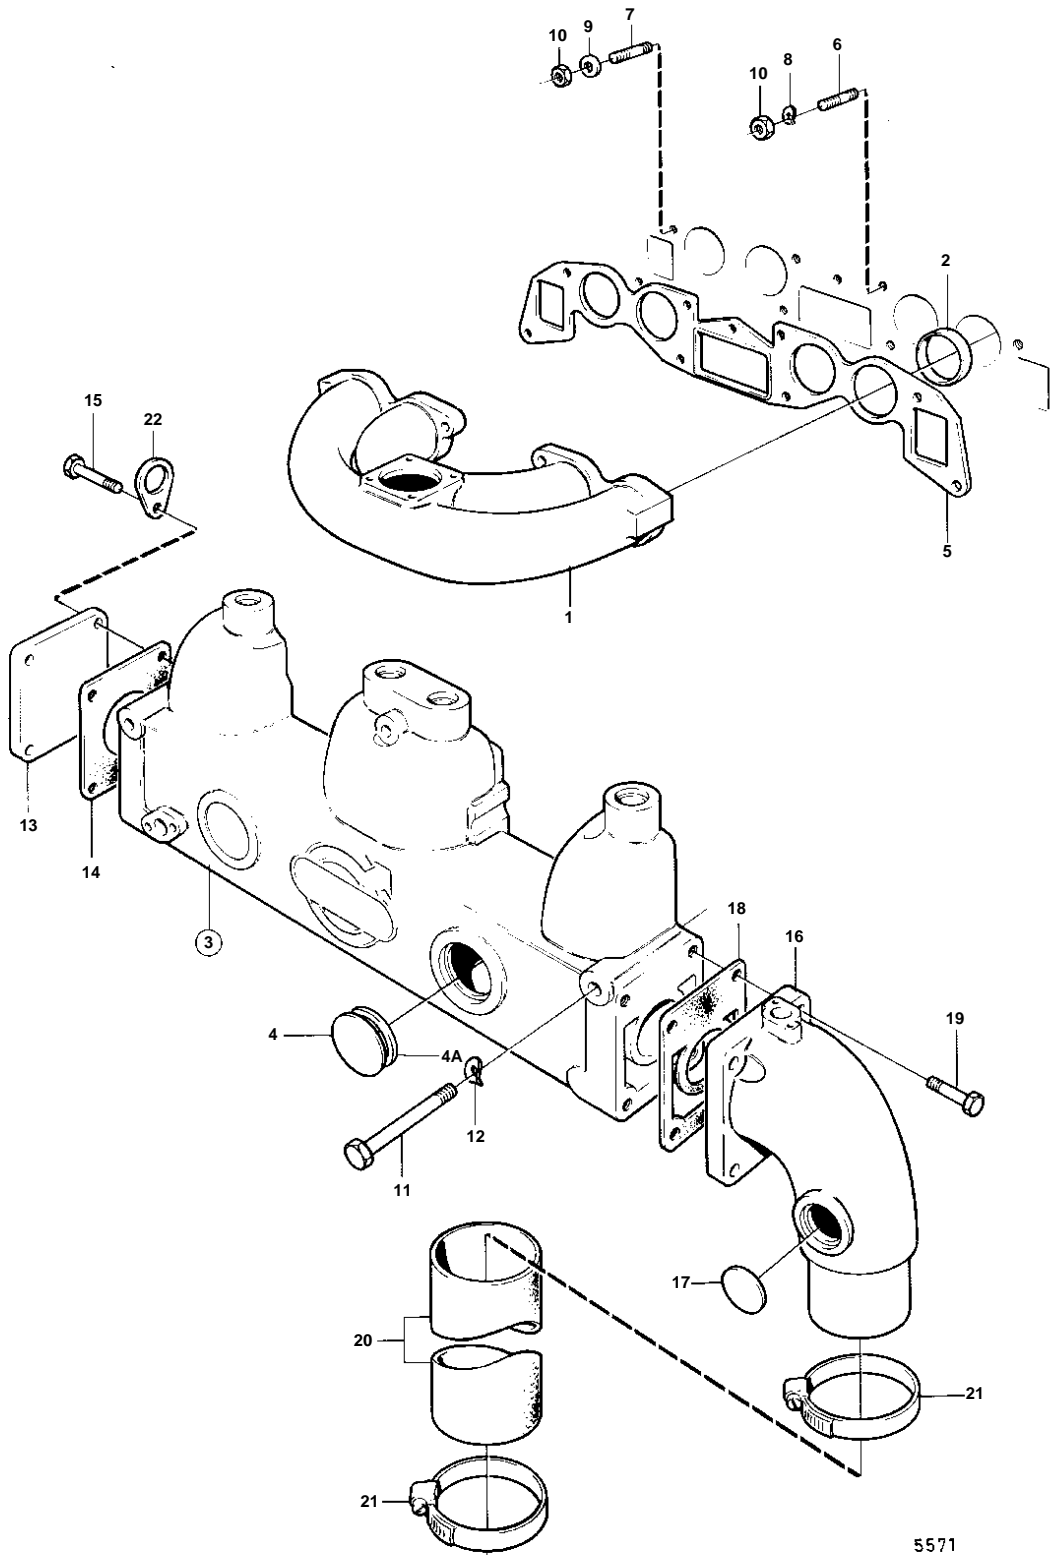

AQ115A, AQ115B

5571

AQ115A, AQ115B

REF	PART NO.	QTY	DESCRIPTION	NOTES
1		1	Inlet pipe	
2	418408	4	Guide sleeve	
3	824532	1	Exhaust pipe	
4	192211	2	· Expansion plug	
	467649	2	· Plug	EARLY TYPE,ENGINE WITHOUT HYDRAULIC PUMP.
4A	469328	2	· Gasket	EARLY TYPE,ENGINE WITHOUT HYDRAULIC PUMP.
5	824633	1	Gasket	
6	953239	2	Stud	
7	953251	5	Stud	
8	941907	2	Spring washer	
9	191169	4	Washer	
10	955826	7	Hexagon nut	
11	959793	2	Hexagon screw	
12	941907	3	Spring washer	
13	806341	1	End cover	
14	825558	1	Gasket	(827101)
15	955547	4	Hexagon screw	
16	825598	1	Exhaust riser	
17	192426	2	· Expansion plug	
18	825558	1	Gasket	(827101)
19	940116	4	Hexagon screw	
20	952980	X	Hose	L = 170 MM
21	943480	4	Hose clamp	(951797)
22		1	LIFT EYE	