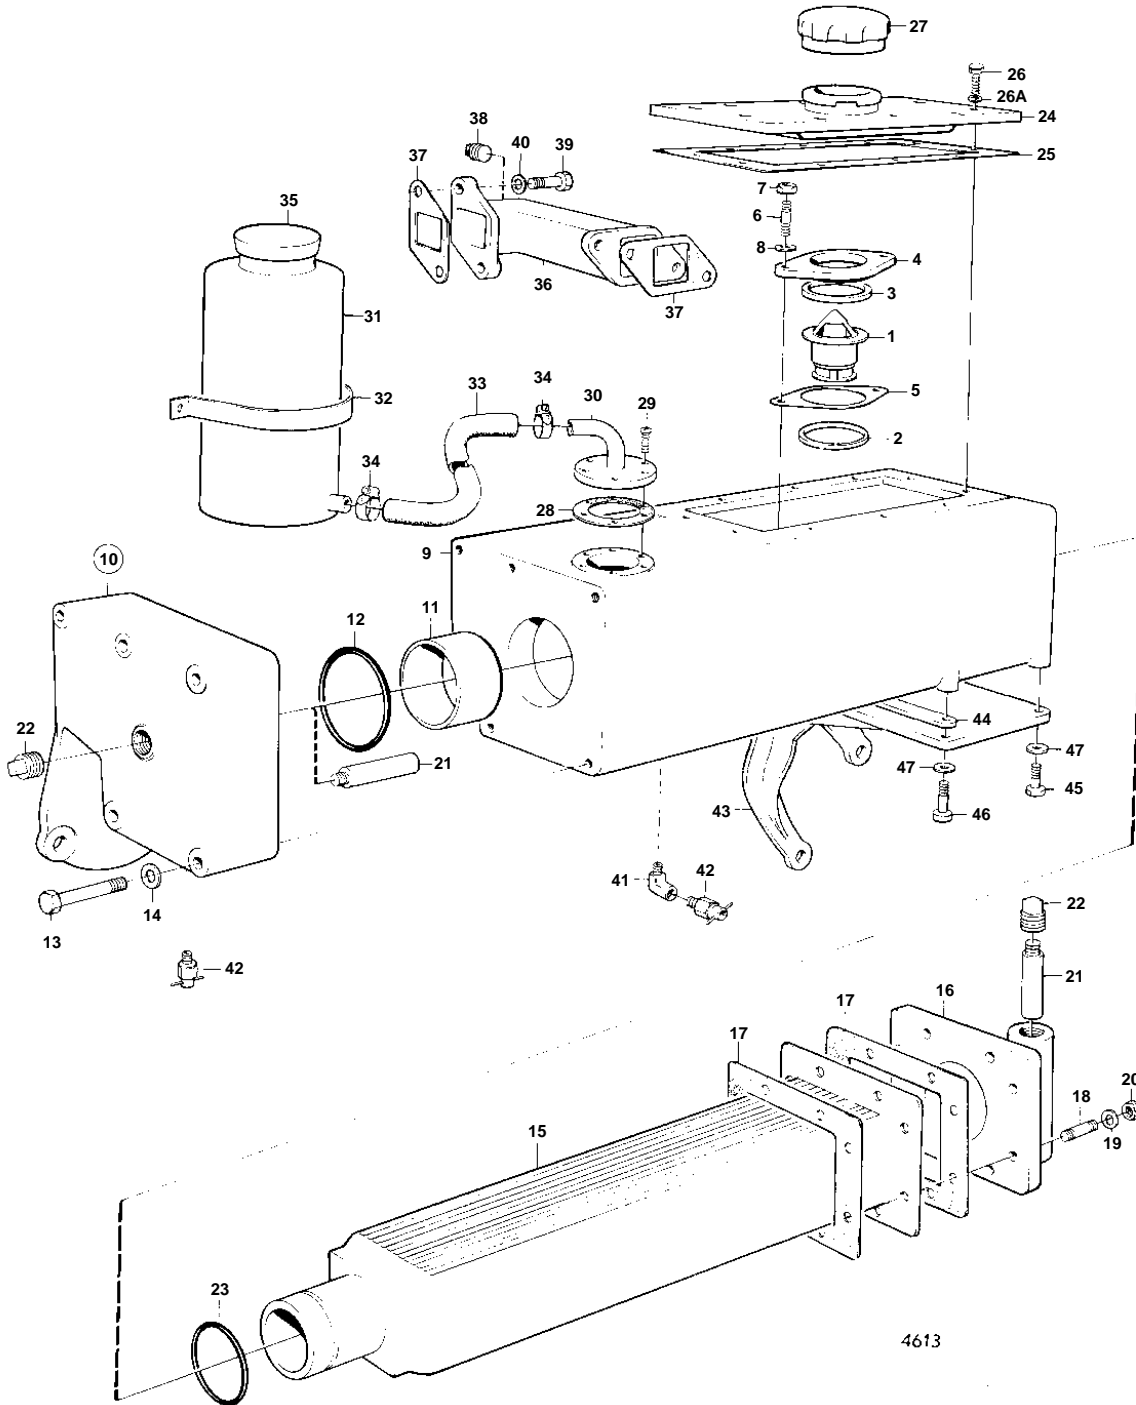

AQD21A, MD21A

AQD21A, MD21A

REF	PART NO.	QTY	DESCRIPTION	NOTES
1		1	Thermostat	
2		1	Spacer ring	
3	416033	1	Sealing ring	(418361)
4		1	Plate	
5	817918	1	Gasket	
6		2	Stud	
7		2	Hexagon nut	
8	941670	2	Washer	
9		1	Heat exchanger housi	
10		1	End cover	
11		1	· Bushing	
12	960183	1	O-ring	
13	955305	5	Hexagon screw	
14	955894	5	Washer	
15	826646	1	Insert	
16	825683	1	End plate	
17	818352	2	Gasket	
18	953043	8	Stud	
19	955894	8	Washer	
20	955782	8	Hexagon nut	
21	800476	3	Zinc electrode	
22	800475	3	Plug	
23	925069	2	O-ring	
24		1	Cover	
25	826601	1	Gasket	
26	956205	10	Cross recessed screw	EARLY TYPE
	955271	10	Hexagon screw	LATE TYPE
26A	941906	10	Spring washer	LATE TYPE
27	323685	1	Radiator cap insert	
28	330699	1	Gasket	
29		6	Cross recessed screw	
30		1	Hose attachment	
31	686834	1	Expansion tank	
32	679535	1	Clamp	
33	942700	X	Hose	L = 2000 MM
34	943469	2	Hose clamp	(959363)
35	829205	1	Cardboard tube	
36		1	Riser	
37	411168	2	Gasket	
38	800475	1	Plug	
39	940142	4	Hexagon screw	
40	955894	4	Washer	
41	16218	1	Elbow nipple	
42	82744	2	Shut-off cock	
43		1	Bracket	
44		1	Spacer	
45	955318	2	Hexagon screw	
46	955319	2	Hexagon screw	
47	941908	4	Spring washer	