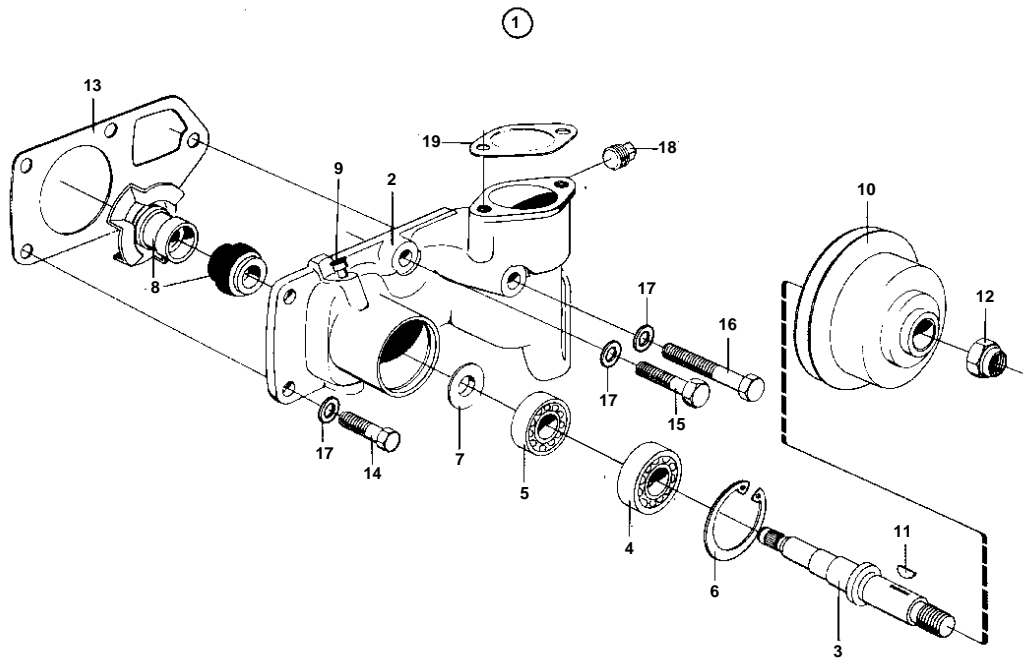

AQD21A, MD21A

5651

## AQD21A, MD21A

REF	PART NO.	QTY	DESCRIPTION	NOTES
1	826870	1	Water pump	
2		1	· HOUSING	
3	826867	1	· Pump shaft	
4	181574	1	· Ball bearing	EARLY TYPE D70B SPEC. 867060. TD70B SPEC. 867066., SPEC. 867061, 867062.
5	181862	1	· Ball bearing	(181575)
6	826866	1	· Washer kit	
7	818402	1	· Deflector	
8		1	· Impeller	
9	951100	1	· Lubricator	EARLY TYPE
10	826868	1	Pulley	
11	817776	1	Key	
12		1	Lock nut	
13	819689	1	Gasket	
14		2	Hexagon screw	EARLY TYPE
15		2	Hexagon screw	EARLY TYPE
16		1	Hexagon screw	EARLY TYPE
17		5	Washer	EARLY TYPE
18	952077	1	Plug	(800475)
19	817918	1	Gasket	
	875372		Repair kit	