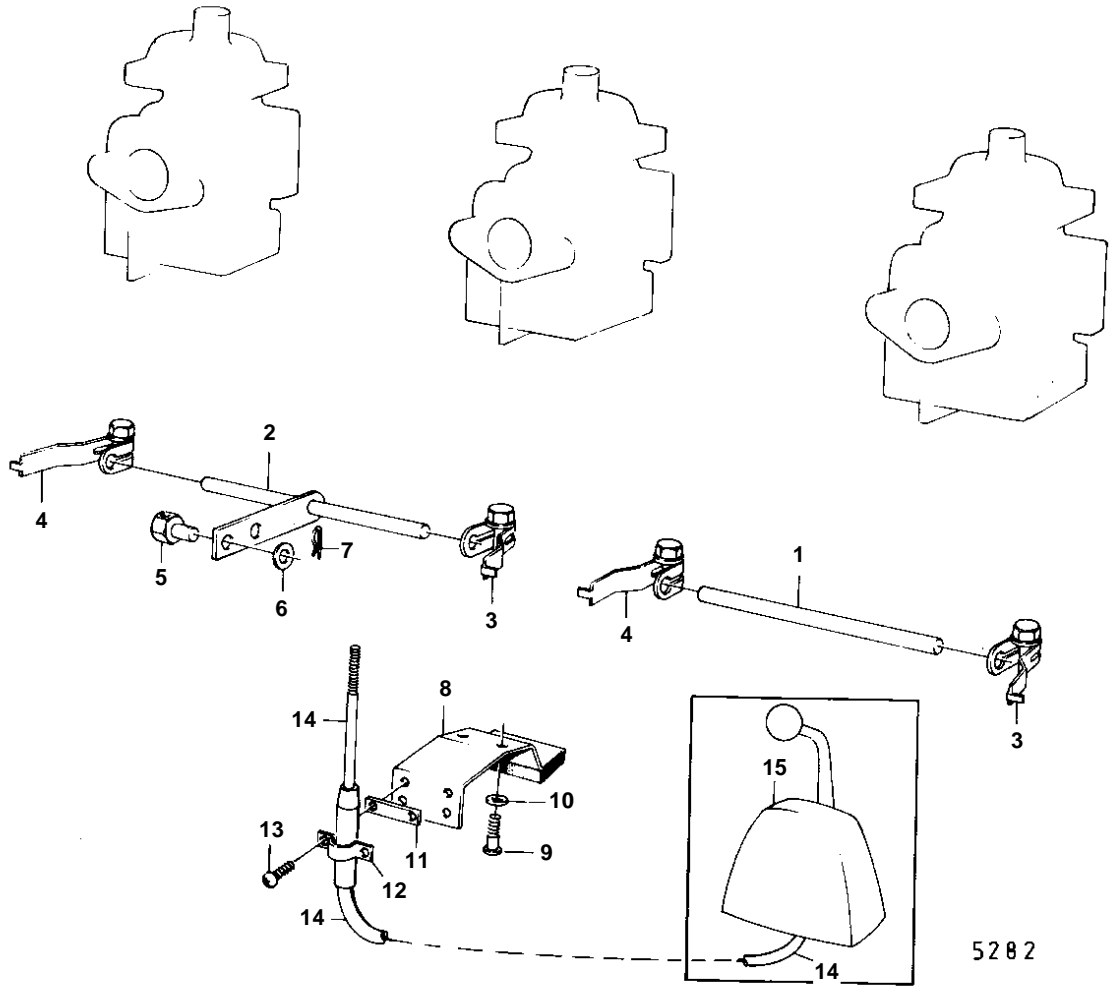

AQ165A, BB165A

AQ165A, BB165A

REF	PART NO.	QTY	DESCRIPTION	NOTES
1		1	Shaft	
2		1	Shaft	
3	668558	2	Lever	
4	668559	2	Lever	
5	804312	1	Cube	
6	940191	1	Washer	
7	17276	1	Split pin	
8		1	Anchorage	
9	950046	2	Cross recessed screw	
10	941906	2	Spring washer	
11	819068	1	Washer	
12	21471054	1	Bracket	
13	831838	2	Screw	
14		X	CONTROL CABLE	SEE GROUP 9
15		X	CONTROL	SEE GROUP 9