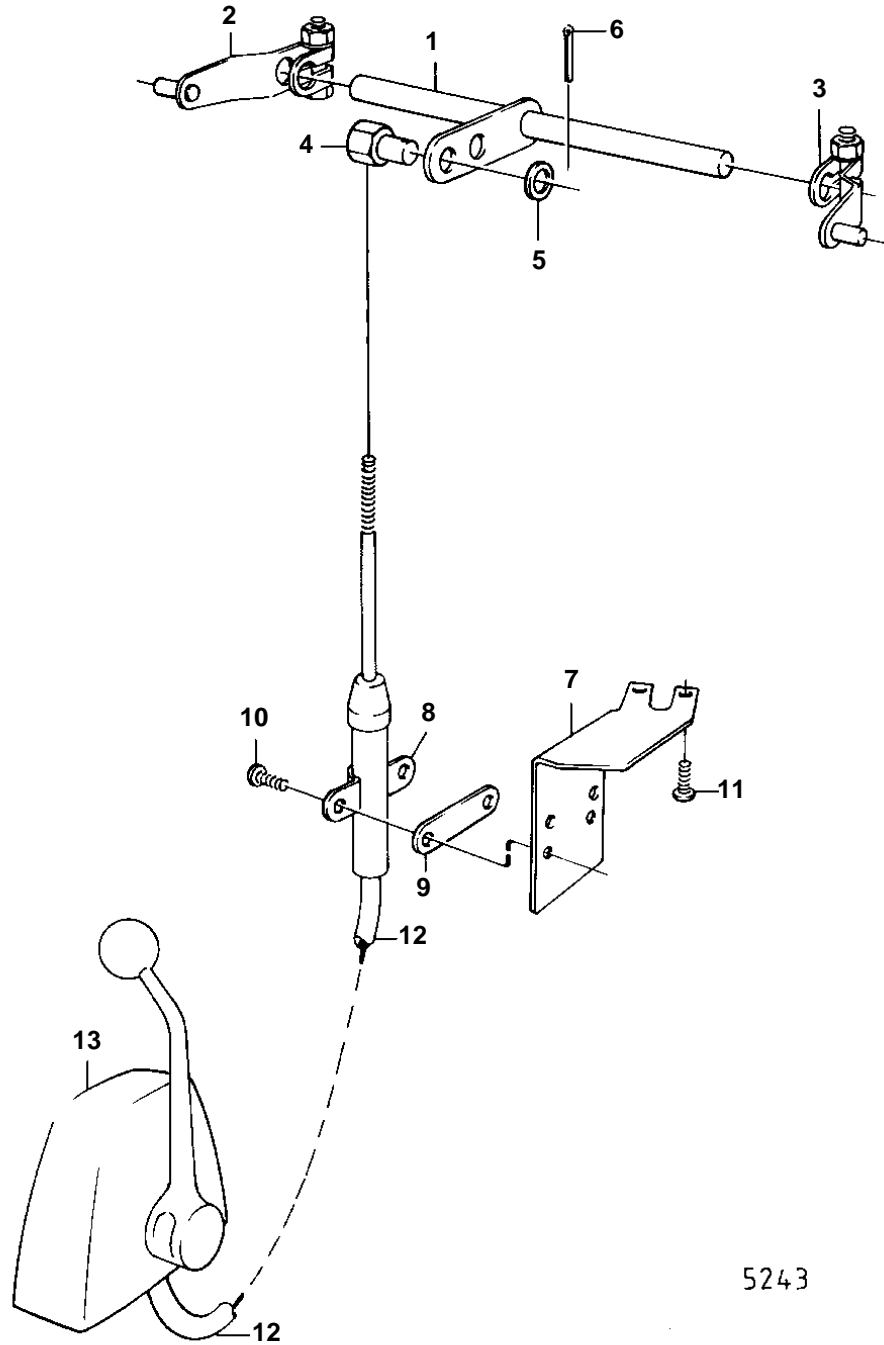

AQ130A, AQ130B, BB115A

5243

**AQ130A, AQ130B, BB115A**

REF	PART NO.	QTY	DESCRIPTION	NOTES
1		1	Countershaft	
2	668559	1	Lever	
3	668558	1	Lever	
4	804312	1	Cube	MO-XXXX/108886
	814078	1	Cube, CUBE	MOXXXX/108887-
				MO-XXXX/120326
	804312	1	Cube	MOXXXX/120327-
5	940191	1	Washer	
6	17276	1	Split pin	
7		1	Cable attachment	
8	21471054	1	Bracket	
9	819068	1	Washer	
10	831838	2	Screw	
11	950046	2	Cross recessed screw	
12		1	CONTROL CABLE	SEE GROUP 9
13		1	CONTROL	SEE GROUP 9