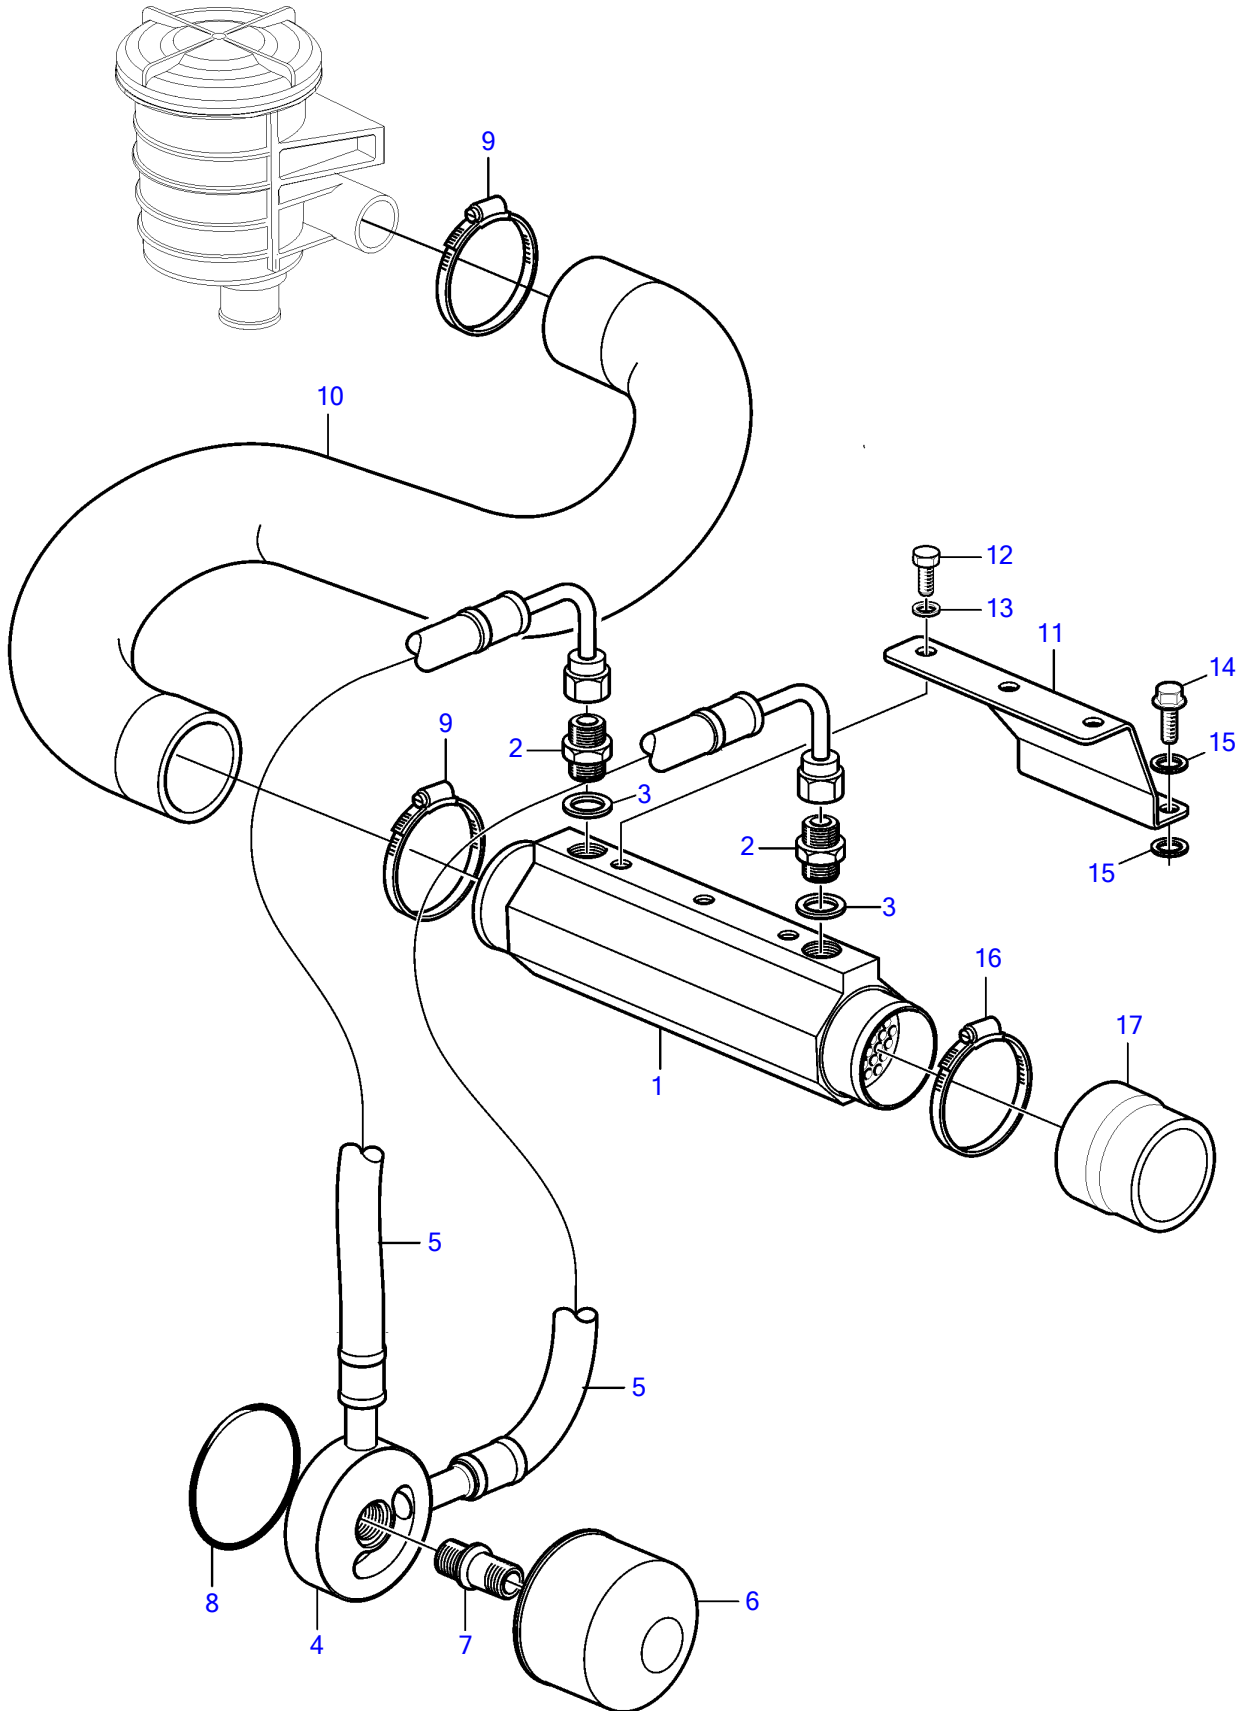

8.1IPSE-JF

8.1IPSE-JF

REF	PART NO.	QTY	DESCRIPTION	SEE SEC.	NOTES
1	3807876	1	Oil cooler		
2	192639	2	Nipple		
3	11998	2	Gasket		
4	3841733	1	Adapter kit		Standard
	3817491	1	Adapter kit		Jackshaft
5		2	• Oil line		not sold separately
6	834337	1	Oil filter		
			• Bulletin P-18-3-8	P-18-3-8-EN	Return/Scrap of Oil Filter
7	3807490	1	Nipple		
8	925255	1	O-ring		
9	3854978	2	Hose clamp		
10	40005356	1	Hose		
11	3807878	1	Bracket		
12	963566	3	Hexagon screw		
13	941670	3	Washer		
14	945444	2	Flange screw		
15	3840106	4	Washer		Isolation
16	3854978	1	Hose clamp		
17	21151535	1	Hose		