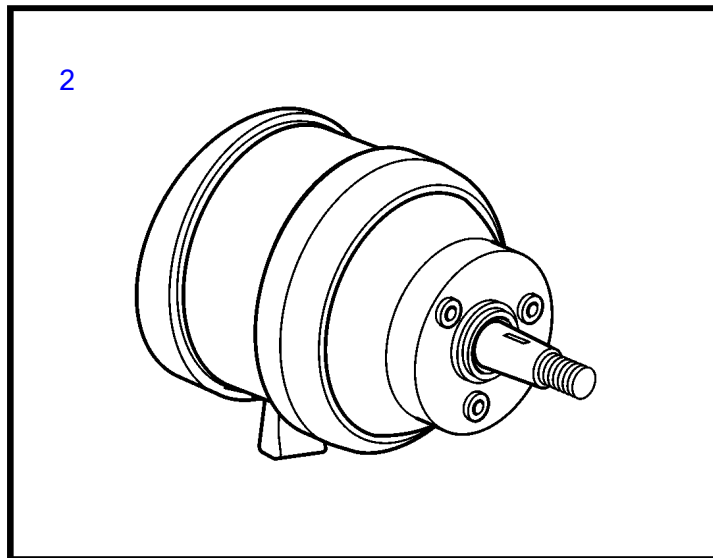

8.1IPSE-JF

8.1IPSE-JF

REF	PART NO.	QTY	DESCRIPTION
1	3808380	1	Kit
2	3841280	1	Steering wheel adjus