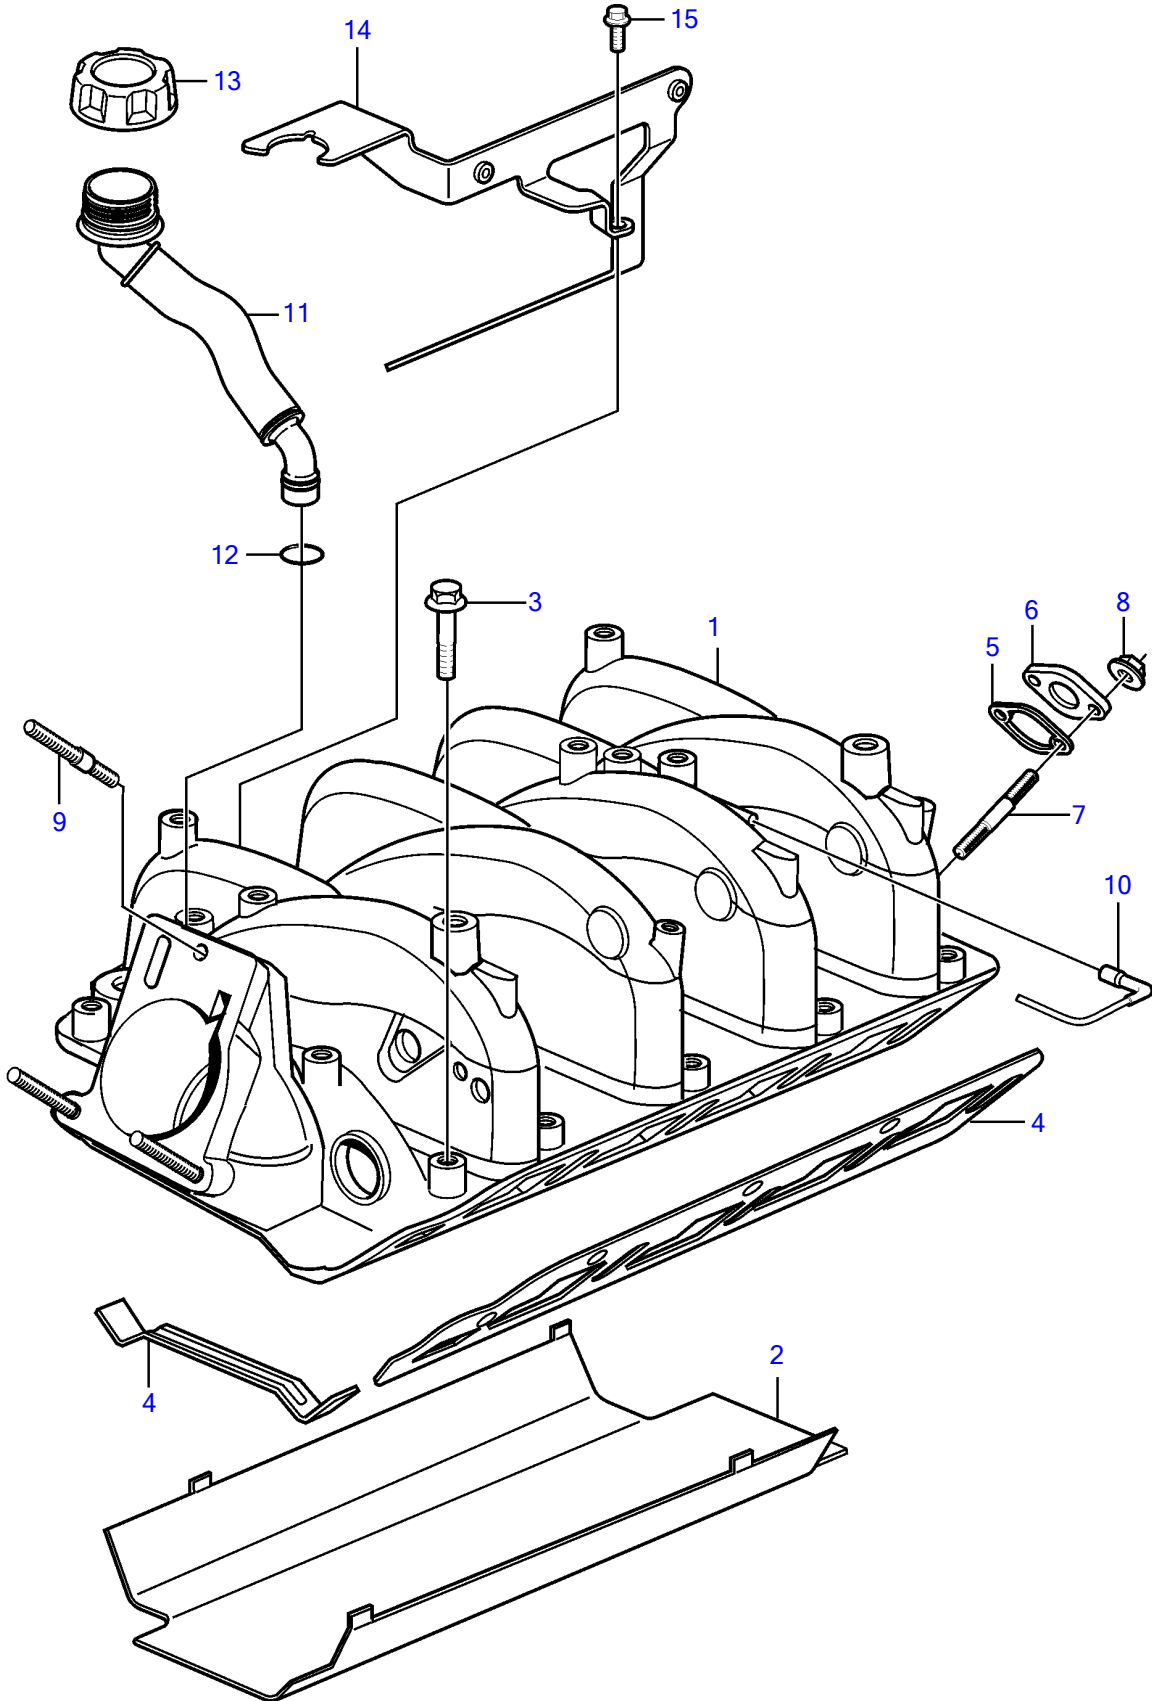

8.1IPSE-JF

8.1IPSE-JF

REF	PART NO.	QTY	DESCRIPTION	NOTES
1	3808519	1	Inlet pipe	
2		1	Shield	part not sold
3	3808529	10	Bolt	
4	3808528	1	Intake gasket	
5	3861023	1	Gasket	
6	(3861001)	1	Cover	Obsolete part
7		2	Stud	part not sold
8		2	Nut	part not sold
9	3857486	3	Stud	
10	3589018	1	Hose	
11	3889451	1	Oil filler pipe	
12	3595492	1	• O-ring	
13	20808207	1	Oil filler cap	
14	21142245	1	Bracket	
15	946544	1	Flange screw	