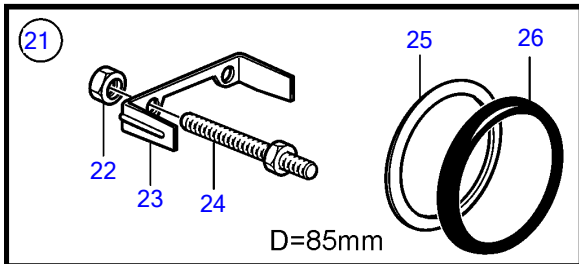

8.1IPSE-JF

8.1IPSE-JF

REF	PART NO.	QTY	DESCRIPTION	SEE SEC.	NOTES
1	3885696	1	Tachometer		6000 rpm, Black
	21234541	1	Tachometer		6000 rpm, Black
	3885697	1	Tachometer		6000 rpm, White
	21234537	1	Tachometer		6000 rpm, White
2	3884843	1	• Wiring harness		
3	3847841	1	Tachometer kit		6000 rpm, Black
			• Bulletin P-36-9-3	P-36-9-3-EN	New products in the EVC family
3	21234545	1	Tachometer kit		6000 rpm, Black
	3847844	1	Tachometer kit		6000 rpm, White
			• Bulletin P-36-9-3	P-36-9-3-EN	New products in the EVC family
3	21234544	1	Tachometer kit		6000 rpm, White
4	874930	1	Speedometer		White 0-40 Knots, 0-45 mph
	874917	1	Speedometer		Black 0-40 knots, 0-45 mph
	881650	1	Speedometer		White 0-60 Knots, 0-70 mph
	881645	1	Speedometer		Black 0-60 knots, 0-70 mph
	3807508	1	Speedometer		Black, 0-45 mph
	3807510	1	Speedometer		Black, 0-70 mph
	(3807512)	1	Speedometer		Obsolete part, White, 0-45 mph, Part no longer sold
	3807513	1	Speedometer		White, 0-70 mph
	3595249	1	Speedometer		Unit neutral, D=110mm, White 0-40 Knots, replaced by next part number
			• Bulletin P-36-9-3	P-36-9-3-EN	New products in the EVC family
4	(21265103)		Speedometer		Obsolete part, Unit neutral, D=110mm, White 0-40 Knots
	3595253	1	Speedometer		Unit neutral, D=110mm, White 0-60 Knots, replaced by next part number
			• Bulletin P-36-9-3	P-36-9-3-EN	New products in the EVC family
4	(21265105)	1	Speedometer		Obsolete part, Unit neutral, D=110mm, White 0-60 Knots
	3595246	1	Speedometer		Unit neutral, D=110mm, Black 0-40 knots, replaced by next part number
			• Bulletin P-36-9-3	P-36-9-3-EN	New products in the EVC family
4	(21265101)	1	Speedometer		Obsolete part, Unit neutral, D=110mm, Black 0-40 knots
	3595250	1	Speedometer		Unit neutral, D=110mm, Black 0-60 knots, replaced by next part number
			• Bulletin P-36-9-3	P-36-9-3-EN	New products in the EVC family
4	21265104	1	Speedometer		Unit neutral, D=110mm, Black 0-60 knots
5	874708	1	Mounting kit		Black
6	874449	1	• Attaching ring		
7	874706	1	• Gasket		
8	874447	1	• Ring		
9	3847888	1	Mounting kit		Black
			• Bulletin P-36-9-3	P-36-9-3-EN	New products in the EVC family
10	(3884098)	1	• Attaching ring		Obsolete part
11	3884103	1	• Gasket		
12	3847887	1	• Ring		
13	874732	1	Mounting kit		Chrome
14	874449	1	• Attaching ring		
15	874706	1	• Gasket		
16	874730	1	• Ring		
17	3885216	1	Mounting kit		Chrome
			• Bulletin P-36-9-3	P-36-9-3-EN	New products in the EVC family
18	(3884098)	1	• Attaching ring		Obsolete part
19	3884103	1	• Gasket		
20	3884096	1	• Ring		
21	881612	1	Brace kit		Black
22	881610	2	• Nut		
23	881608	1	• Brace		
24	881609	2	• Stud		
25	874706	1	• Gasket		
26	874447	1	• Ring		
27	881614	1	Brace kit		Chrome
28	881610	2	• Nut		
29	881608	1	• Brace		
30	881609	2	• Stud		
31	874706	1	• Gasket		
32	874730	1	• Ring		
33	3886791	1	X-ring		For flush mounting.
			• Bulletin P-36-9-3	P-36-9-3-EN	New products in the EVC family