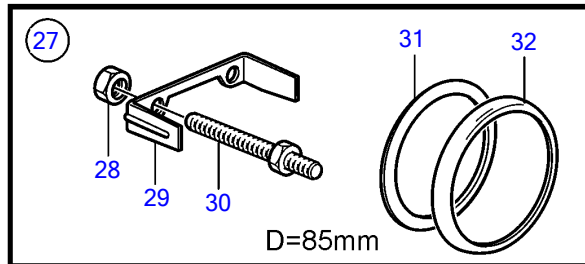

8.1IPSE-JF

8.1IPSE-JF

REF	PART NO.	QTY	DESCRIPTION	SEE SEC.	NOTES
1	3885696	1	Tachometer		6000 rpm, Black
	21234541	1	Tachometer		6000 rpm, Black
	3885697	1	Tachometer		6000 rpm, White
	21234537	1	Tachometer		6000 rpm, White
2	3884843	1	• Wiring harness		
3	3847841	1	Tachometer kit		6000 rpm, Black
			• Bulletin P-36-9-3	P-36-9-3-EN	New products in the EVC family
3	21234545	1	Tachometer kit		6000 rpm, Black
	3847844	1	Tachometer kit		6000 rpm, White
			• Bulletin P-36-9-3	P-36-9-3-EN	New products in the EVC family
3	21234544	1	Tachometer kit		6000 rpm, White
4	874930	1	Speedometer		White 0-40 Knots, 0-45 mph
	874917	1	Speedometer		Black 0-40 knots, 0-45 mph
	881650	1	Speedometer		White 0-60 Knots, 0-70 mph
	881645	1	Speedometer		Black 0-60 knots, 0-70 mph
	3807508	1	Speedometer		Black, 0-45 mph
	3807510	1	Speedometer		Black, 0-70 mph
	(3807512)	1	Speedometer		Obsolete part, White, 0-45 mph, Part no longer sold
	3807513	1	Speedometer		White, 0-70 mph
	3595249	1	Speedometer		Unit neutral, D=110mm, White 0-40 Knots, replaced by next part number
			• Bulletin P-36-9-3	P-36-9-3-EN	New products in the EVC family
4	(21265103)		Speedometer		Obsolete part, Unit neutral, D=110mm, White 0-40 Knots
	3595253	1	Speedometer		Unit neutral, D=110mm, White 0-60 Knots, replaced by next part number
			• Bulletin P-36-9-3	P-36-9-3-EN	New products in the EVC family
4	(21265105)	1	Speedometer		Obsolete part, Unit neutral, D=110mm, White 0-60 Knots
	3595246	1	Speedometer		Unit neutral, D=110mm, Black 0-40 knots, replaced by next part number
			• Bulletin P-36-9-3	P-36-9-3-EN	New products in the EVC family
4	(21265101)	1	Speedometer		Obsolete part, Unit neutral, D=110mm, Black 0-40 knots
	3595250	1	Speedometer		Unit neutral, D=110mm, Black 0-60 knots, replaced by next part number
			• Bulletin P-36-9-3	P-36-9-3-EN	New products in the EVC family
4	21265104	1	Speedometer		Unit neutral, D=110mm, Black 0-60 knots
5	874708	1	Mounting kit		Black
6	874449	1	• Attaching ring		
7	874706	1	• Gasket		
8	874447	1	• Ring		
9	3847888	1	Mounting kit		Black
			• Bulletin P-36-9-3	P-36-9-3-EN	New products in the EVC family
10	(3884098)	1	• Attaching ring		Obsolete part
11	3884103	1	• Gasket		
12	3847887	1	• Ring		
13	874732	1	Mounting kit		Chrome
14	874449	1	• Attaching ring		
15	874706	1	• Gasket		
16	874730	1	• Ring		
17	3885216	1	Mounting kit		Chrome
			• Bulletin P-36-9-3	P-36-9-3-EN	New products in the EVC family
18	(3884098)	1	• Attaching ring		Obsolete part
19	3884103	1	• Gasket		
20	3884096	1	• Ring		
21	881612	1	Brace kit		Black
22	881610	2	• Nut		
23	881608	1	• Brace		
24	881609	2	• Stud		
25	874706	1	• Gasket		
26	874447	1	• Ring		
27	881614	1	Brace kit		Chrome
28	881610	2	• Nut		
29	881608	1	• Brace		
30	881609	2	• Stud		
31	874706	1	• Gasket		
32	874730	1	• Ring		
33	3886791	1	X-ring		For flush mounting.
			• Bulletin P-36-9-3	P-36-9-3-EN	New products in the EVC family