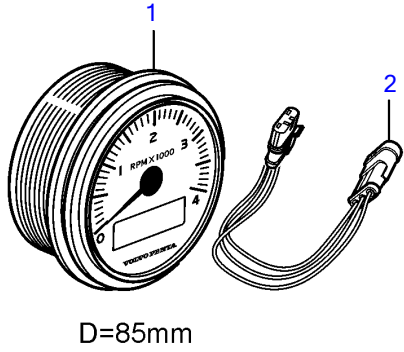

8.1IPSE-JF

8.1IPSE-JF

REF	PART NO.	QTY	DESCRIPTION	SEE SEC.	NOTES
1	3885696	1	Tachometer		6000 rpm, Black
	21234541	1	Tachometer		6000 rpm, Black
	3885697	1	Tachometer		6000 rpm, White
	21234537	1	Tachometer		6000 rpm, White
2	3884843	1	• Wiring harness		
3	3847841	1	Tachometer kit		6000 rpm, Black
			• Bulletin P-36-9-3	P-36-9-3-EN	New products in the EVC family
3	21234545	1	Tachometer kit		6000 rpm, Black
	3847844	1	Tachometer kit		6000 rpm, White
			• Bulletin P-36-9-3	P-36-9-3-EN	New products in the EVC family
3	21234544	1	Tachometer kit		6000 rpm, White
4	874930	1	Speedometer		White 0-40 Knots, 0-45 mph
	874917	1	Speedometer		Black 0-40 knots, 0-45 mph
	881650	1	Speedometer		White 0-60 Knots, 0-70 mph
	881645	1	Speedometer		Black 0-60 knots, 0-70 mph
	3807508	1	Speedometer		Black, 0-45 mph
	3807510	1	Speedometer		Black, 0-70 mph
	(3807512)	1	Speedometer		Obsolete part, White, 0-45 mph, Part no longer sold
	3807513	1	Speedometer		White, 0-70 mph
	3595249	1	Speedometer		Unit neutral, D=110mm, White 0-40 Knots, replaced by next part number
			• Bulletin P-36-9-3	P-36-9-3-EN	New products in the EVC family
4	(21265103)		Speedometer		Obsolete part, Unit neutral, D=110mm, White 0-40 Knots
	3595253	1	Speedometer		Unit neutral, D=110mm, White 0-60 Knots, replaced by next part number
			• Bulletin P-36-9-3	P-36-9-3-EN	New products in the EVC family
4	(21265105)	1	Speedometer		Obsolete part, Unit neutral, D=110mm, White 0-60 Knots
	3595246	1	Speedometer		Unit neutral, D=110mm, Black 0-40 knots, replaced by next part number
			• Bulletin P-36-9-3	P-36-9-3-EN	New products in the EVC family
4	(21265101)	1	Speedometer		Obsolete part, Unit neutral, D=110mm, Black 0-40 knots
	3595250	1	Speedometer		Unit neutral, D=110mm, Black 0-60 knots, replaced by next part number
			• Bulletin P-36-9-3	P-36-9-3-EN	New products in the EVC family
4	21265104	1	Speedometer		Unit neutral, D=110mm, Black 0-60 knots
5	874708	1	Mounting kit		Black
6	874449	1	• Attaching ring		
7	874706	1	• Gasket		
8	874447	1	• Ring		
9	3847888	1	Mounting kit		Black
			• Bulletin P-36-9-3	P-36-9-3-EN	New products in the EVC family
10	(3884098)	1	• Attaching ring		Obsolete part
11	3884103	1	• Gasket		
12	3847887	1	• Ring		
13	874732	1	Mounting kit		Chrome
14	874449	1	• Attaching ring		
15	874706	1	• Gasket		
16	874730	1	• Ring		
17	3885216	1	Mounting kit		Chrome
			• Bulletin P-36-9-3	P-36-9-3-EN	New products in the EVC family
18	(3884098)	1	• Attaching ring		Obsolete part
19	3884103	1	• Gasket		
20	3884096	1	• Ring		
21	881612	1	Brace kit		Black
22	881610	2	• Nut		
23	881608	1	• Brace		
24	881609	2	• Stud		
25	874706	1	• Gasket		
26	874447	1	• Ring		
27	881614	1	Brace kit		Chrome
28	881610	2	• Nut		
29	881608	1	• Brace		
30	881609	2	• Stud		
31	874706	1	• Gasket		
32	874730	1	• Ring		
33	3886791	1	X-ring		For flush mounting.
			• Bulletin P-36-9-3	P-36-9-3-EN	New products in the EVC family