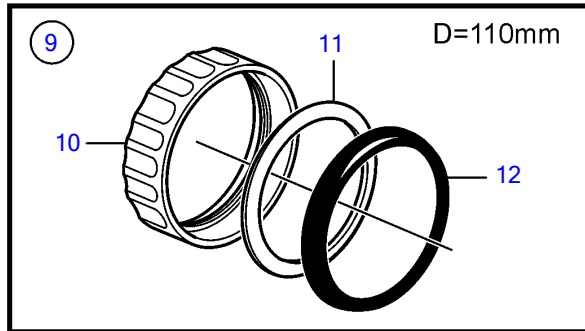

8.1IPSE-JF

8.1IPSE-JF

REF	PART NO.	QTY	DESCRIPTION	SEE SEC.	NOTES
1	3885696	1	Tachometer		6000 rpm, Black
	21234541	1	Tachometer		6000 rpm, Black
	3885697	1	Tachometer		6000 rpm, White
	21234537	1	Tachometer		6000 rpm, White
2	3884843	1	• Wiring harness		
3	3847841	1	Tachometer kit		6000 rpm, Black
			• Bulletin P-36-9-3	P-36-9-3-EN	New products in the EVC family
3	21234545	1	Tachometer kit		6000 rpm, Black
	3847844	1	Tachometer kit		6000 rpm, White
			• Bulletin P-36-9-3	P-36-9-3-EN	New products in the EVC family
3	21234544	1	Tachometer kit		6000 rpm, White
4	874930	1	Speedometer		White 0-40 Knots, 0-45 mph
	874917	1	Speedometer		Black 0-40 knots, 0-45 mph
	881650	1	Speedometer		White 0-60 Knots, 0-70 mph
	881645	1	Speedometer		Black 0-60 knots, 0-70 mph
	3807508	1	Speedometer		Black, 0-45 mph
	3807510	1	Speedometer		Black, 0-70 mph
	(3807512)	1	Speedometer		Obsolete part, White, 0-45 mph, Part no longer sold
	3807513	1	Speedometer		White, 0-70 mph
	3595249	1	Speedometer		Unit neutral, D=110mm, White 0-40 Knots, replaced by next part number
			• Bulletin P-36-9-3	P-36-9-3-EN	New products in the EVC family
4	(21265103)		Speedometer		Obsolete part, Unit neutral, D=110mm, White 0-40 Knots
	3595253	1	Speedometer		Unit neutral, D=110mm, White 0-60 Knots, replaced by next part number
			• Bulletin P-36-9-3	P-36-9-3-EN	New products in the EVC family
4	(21265105)	1	Speedometer		Obsolete part, Unit neutral, D=110mm, White 0-60 Knots
	3595246	1	Speedometer		Unit neutral, D=110mm, Black 0-40 knots, replaced by next part number
			• Bulletin P-36-9-3	P-36-9-3-EN	New products in the EVC family
4	(21265101)	1	Speedometer		Obsolete part, Unit neutral, D=110mm, Black 0-40 knots
	3595250	1	Speedometer		Unit neutral, D=110mm, Black 0-60 knots, replaced by next part number
			• Bulletin P-36-9-3	P-36-9-3-EN	New products in the EVC family
4	21265104	1	Speedometer		Unit neutral, D=110mm, Black 0-60 knots
5	874708	1	Mounting kit		Black
6	874449	1	• Attaching ring		
7	874706	1	• Gasket		
8	874447	1	• Ring		
9	3847888	1	Mounting kit		Black
			• Bulletin P-36-9-3	P-36-9-3-EN	New products in the EVC family
10	(3884098)	1	• Attaching ring		Obsolete part
11	3884103	1	• Gasket		
12	3847887	1	• Ring		
13	874732	1	Mounting kit		Chrome
14	874449	1	• Attaching ring		
15	874706	1	• Gasket		
16	874730	1	• Ring		
17	3885216	1	Mounting kit		Chrome
			• Bulletin P-36-9-3	P-36-9-3-EN	New products in the EVC family
18	(3884098)	1	• Attaching ring		Obsolete part
19	3884103	1	• Gasket		
20	3884096	1	• Ring		
21	881612	1	Brace kit		Black
22	881610	2	• Nut		
23	881608	1	• Brace		
24	881609	2	• Stud		
25	874706	1	• Gasket		
26	874447	1	• Ring		
27	881614	1	Brace kit		Chrome
28	881610	2	• Nut		
29	881608	1	• Brace		
30	881609	2	• Stud		
31	874706	1	• Gasket		
32	874730	1	• Ring		
33	3886791	1	X-ring		For flush mounting.
			• Bulletin P-36-9-3	P-36-9-3-EN	New products in the EVC family