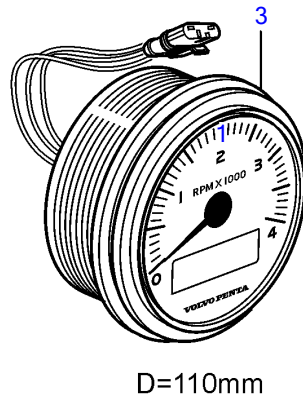

8.1IPSE-JF

8.1IPSE-JF

REF	PART NO.	QTY	DESCRIPTION	SEE SEC.	NOTES
1	3885696	1	Tachometer		6000 rpm, Black
	21234541	1	Tachometer		6000 rpm, Black
	3885697	1	Tachometer		6000 rpm, White
	21234537	1	Tachometer		6000 rpm, White
2	3884843	1	• Wiring harness		
3	3847841	1	Tachometer kit		6000 rpm, Black
			• Bulletin P-36-9-3	P-36-9-3-EN	New products in the EVC family
3	21234545	1	Tachometer kit		6000 rpm, Black
	3847844	1	Tachometer kit		6000 rpm, White
			• Bulletin P-36-9-3	P-36-9-3-EN	New products in the EVC family
3	21234544	1	Tachometer kit		6000 rpm, White
4	874930	1	Speedometer		White 0-40 Knots, 0-45 mph
	874917	1	Speedometer		Black 0-40 knots, 0-45 mph
	881650	1	Speedometer		White 0-60 Knots, 0-70 mph
	881645	1	Speedometer		Black 0-60 knots, 0-70 mph
	3807508	1	Speedometer		Black, 0-45 mph
	3807510	1	Speedometer		Black, 0-70 mph
	(3807512)	1	Speedometer		Obsolete part, White, 0-45 mph, Part no longer sold
	3807513	1	Speedometer		White, 0-70 mph
	3595249	1	Speedometer		Unit neutral, D=110mm, White 0-40 Knots, replaced by next part number
			• Bulletin P-36-9-3	P-36-9-3-EN	New products in the EVC family
4	(21265103)		Speedometer		Obsolete part, Unit neutral, D=110mm, White 0-40 Knots
	3595253	1	Speedometer		Unit neutral, D=110mm, White 0-60 Knots, replaced by next part number
			• Bulletin P-36-9-3	P-36-9-3-EN	New products in the EVC family
4	(21265105)	1	Speedometer		Obsolete part, Unit neutral, D=110mm, White 0-60 Knots
	3595246	1	Speedometer		Unit neutral, D=110mm, Black 0-40 knots, replaced by next part number
			• Bulletin P-36-9-3	P-36-9-3-EN	New products in the EVC family
4	(21265101)	1	Speedometer		Obsolete part, Unit neutral, D=110mm, Black 0-40 knots
	3595250	1	Speedometer		Unit neutral, D=110mm, Black 0-60 knots, replaced by next part number
			• Bulletin P-36-9-3	P-36-9-3-EN	New products in the EVC family
4	21265104	1	Speedometer		Unit neutral, D=110mm, Black 0-60 knots
5	874708	1	Mounting kit		Black
6	874449	1	• Attaching ring		
7	874706	1	• Gasket		
8	874447	1	• Ring		
9	3847888	1	Mounting kit		Black
			• Bulletin P-36-9-3	P-36-9-3-EN	New products in the EVC family
10	(3884098)	1	• Attaching ring		Obsolete part
11	3884103	1	• Gasket		
12	3847887	1	• Ring		
13	874732	1	Mounting kit		Chrome
14	874449	1	• Attaching ring		
15	874706	1	• Gasket		
16	874730	1	• Ring		
17	3885216	1	Mounting kit		Chrome
			• Bulletin P-36-9-3	P-36-9-3-EN	New products in the EVC family
18	(3884098)	1	• Attaching ring		Obsolete part
19	3884103	1	• Gasket		
20	3884096	1	• Ring		
21	881612	1	Brace kit		Black
22	881610	2	• Nut		
23	881608	1	• Brace		
24	881609	2	• Stud		
25	874706	1	• Gasket		
26	874447	1	• Ring		
27	881614	1	Brace kit		Chrome
28	881610	2	• Nut		
29	881608	1	• Brace		
30	881609	2	• Stud		
31	874706	1	• Gasket		
32	874730	1	• Ring		
33	3886791	1	X-ring		For flush mounting.
			• Bulletin P-36-9-3	P-36-9-3-EN	New products in the EVC family