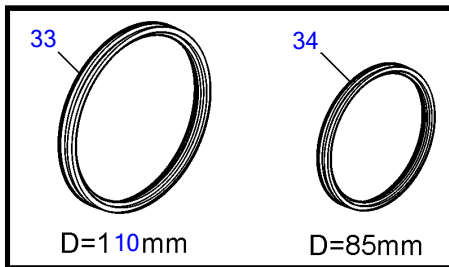

8.1IPSE-JF

8.1IPSE-JF

REF	PART NO.	QTY	DESCRIPTION	SEE SEC.	NOTES
1	3885696	1	Tachometer		6000 rpm, Black
	21234541	1	Tachometer		6000 rpm, Black
	3885697	1	Tachometer		6000 rpm, White
	21234537	1	Tachometer		6000 rpm, White
2	3884843	1	• Wiring harness		
3	3847841	1	Tachometer kit		6000 rpm, Black
			• Bulletin P-36-9-3	P-36-9-3-EN	New products in the EVC family
3	21234545	1	Tachometer kit		6000 rpm, Black
	3847844	1	Tachometer kit		6000 rpm, White
			• Bulletin P-36-9-3	P-36-9-3-EN	New products in the EVC family
3	21234544	1	Tachometer kit		6000 rpm, White
4	874930	1	Speedometer		White 0-40 Knots, 0-45 mph
	874917	1	Speedometer		Black 0-40 knots, 0-45 mph
	881650	1	Speedometer		White 0-60 Knots, 0-70 mph
	881645	1	Speedometer		Black 0-60 knots, 0-70 mph
	3807508	1	Speedometer		Black, 0-45 mph
	3807510	1	Speedometer		Black, 0-70 mph
	(3807512)	1	Speedometer		Obsolete part, White, 0-45 mph, Part no longer sold
	3807513	1	Speedometer		White, 0-70 mph
	3595249	1	Speedometer		Unit neutral, D=110mm, White 0-40 Knots, replaced by next part number
			• Bulletin P-36-9-3	P-36-9-3-EN	New products in the EVC family
4	(21265103)		Speedometer		Obsolete part, Unit neutral, D=110mm, White 0-40 Knots
	3595253	1	Speedometer		Unit neutral, D=110mm, White 0-60 Knots, replaced by next part number
			• Bulletin P-36-9-3	P-36-9-3-EN	New products in the EVC family
4	(21265105)	1	Speedometer		Obsolete part, Unit neutral, D=110mm, White 0-60 Knots
	3595246	1	Speedometer		Unit neutral, D=110mm, Black 0-40 knots, replaced by next part number
			• Bulletin P-36-9-3	P-36-9-3-EN	New products in the EVC family
4	(21265101)	1	Speedometer		Obsolete part, Unit neutral, D=110mm, Black 0-40 knots
	3595250	1	Speedometer		Unit neutral, D=110mm, Black 0-60 knots, replaced by next part number
			• Bulletin P-36-9-3	P-36-9-3-EN	New products in the EVC family
4	21265104	1	Speedometer		Unit neutral, D=110mm, Black 0-60 knots
5	874708	1	Mounting kit		Black
6	874449	1	• Attaching ring		
7	874706	1	• Gasket		
8	874447	1	• Ring		
9	3847888	1	Mounting kit		Black
			• Bulletin P-36-9-3	P-36-9-3-EN	New products in the EVC family
10	(3884098)	1	• Attaching ring		Obsolete part
11	3884103	1	• Gasket		
12	3847887	1	• Ring		
13	874732	1	Mounting kit		Chrome
14	874449	1	• Attaching ring		
15	874706	1	• Gasket		
16	874730	1	• Ring		
17	3885216	1	Mounting kit		Chrome
			• Bulletin P-36-9-3	P-36-9-3-EN	New products in the EVC family
18	(3884098)	1	• Attaching ring		Obsolete part
19	3884103	1	• Gasket		
20	3884096	1	• Ring		
21	881612	1	Brace kit		Black
22	881610	2	• Nut		
23	881608	1	• Brace		
24	881609	2	• Stud		
25	874706	1	• Gasket		
26	874447	1	• Ring		
27	881614	1	Brace kit		Chrome
28	881610	2	• Nut		
29	881608	1	• Brace		
30	881609	2	• Stud		
31	874706	1	• Gasket		
32	874730	1	• Ring		
33	3886791	1	X-ring		For flush mounting.
			• Bulletin P-36-9-3	P-36-9-3-EN	New products in the EVC family