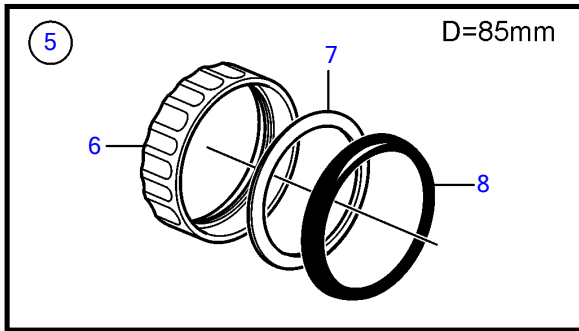

8.1IPSE-JF

8.1IPSE-JF

REF	PART NO.	QTY	DESCRIPTION	SEE SEC.	NOTES
1	3885696	1	Tachometer		6000 rpm, Black
	21234541	1	Tachometer		6000 rpm, Black
	3885697	1	Tachometer		6000 rpm, White
	21234537	1	Tachometer		6000 rpm, White
2	3884843	1	• Wiring harness		
3	3847841	1	Tachometer kit		6000 rpm, Black
			• Bulletin P-36-9-3	P-36-9-3-EN	New products in the EVC family
3	21234545	1	Tachometer kit		6000 rpm, Black
	3847844	1	Tachometer kit		6000 rpm, White
			• Bulletin P-36-9-3	P-36-9-3-EN	New products in the EVC family
3	21234544	1	Tachometer kit		6000 rpm, White
4	874930	1	Speedometer		White 0-40 Knots, 0-45 mph
	874917	1	Speedometer		Black 0-40 knots, 0-45 mph
	881650	1	Speedometer		White 0-60 Knots, 0-70 mph
	881645	1	Speedometer		Black 0-60 knots, 0-70 mph
	3807508	1	Speedometer		Black, 0-45 mph
	3807510	1	Speedometer		Black, 0-70 mph
	(3807512)	1	Speedometer		Obsolete part, White, 0-45 mph, Part no longer sold
	3807513	1	Speedometer		White, 0-70 mph
	3595249	1	Speedometer		Unit neutral, D=110mm, White 0-40 Knots, replaced by next part number
			• Bulletin P-36-9-3	P-36-9-3-EN	New products in the EVC family
4	(21265103)		Speedometer		Obsolete part, Unit neutral, D=110mm, White 0-40 Knots
	3595253	1	Speedometer		Unit neutral, D=110mm, White 0-60 Knots, replaced by next part number
			• Bulletin P-36-9-3	P-36-9-3-EN	New products in the EVC family
4	(21265105)	1	Speedometer		Obsolete part, Unit neutral, D=110mm, White 0-60 Knots
	3595246	1	Speedometer		Unit neutral, D=110mm, Black 0-40 knots, replaced by next part number
			• Bulletin P-36-9-3	P-36-9-3-EN	New products in the EVC family
4	(21265101)	1	Speedometer		Obsolete part, Unit neutral, D=110mm, Black 0-40 knots
	3595250	1	Speedometer		Unit neutral, D=110mm, Black 0-60 knots, replaced by next part number
			• Bulletin P-36-9-3	P-36-9-3-EN	New products in the EVC family
4	21265104	1	Speedometer		Unit neutral, D=110mm, Black 0-60 knots
5	874708	1	Mounting kit		Black
6	874449	1	• Attaching ring		
7	874706	1	• Gasket		
8	874447	1	• Ring		
9	3847888	1	Mounting kit		Black
			• Bulletin P-36-9-3	P-36-9-3-EN	New products in the EVC family
10	(3884098)	1	• Attaching ring		Obsolete part
11	3884103	1	• Gasket		
12	3847887	1	• Ring		
13	874732	1	Mounting kit		Chrome
14	874449	1	• Attaching ring		
15	874706	1	• Gasket		
16	874730	1	• Ring		
17	3885216	1	Mounting kit		Chrome
			• Bulletin P-36-9-3	P-36-9-3-EN	New products in the EVC family
18	(3884098)	1	• Attaching ring		Obsolete part
19	3884103	1	• Gasket		
20	3884096	1	• Ring		
21	881612	1	Brace kit		Black
22	881610	2	• Nut		
23	881608	1	• Brace		
24	881609	2	• Stud		
25	874706	1	• Gasket		
26	874447	1	• Ring		
27	881614	1	Brace kit		Chrome
28	881610	2	• Nut		
29	881608	1	• Brace		
30	881609	2	• Stud		
31	874706	1	• Gasket		
32	874730	1	• Ring		
33	3886791	1	X-ring		For flush mounting.
			• Bulletin P-36-9-3	P-36-9-3-EN	New products in the EVC family