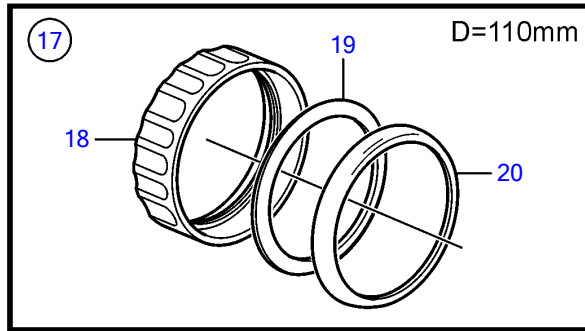

8.1IPSE-JF

8.1IPSE-JF

REF	PART NO.	QTY	DESCRIPTION	SEE SEC.	NOTES
1	3885696	1	Tachometer		6000 rpm, Black
	21234541	1	Tachometer		6000 rpm, Black
	3885697	1	Tachometer		6000 rpm, White
	21234537	1	Tachometer		6000 rpm, White
2	3884843	1	• Wiring harness		
3	3847841	1	Tachometer kit		6000 rpm, Black
			• Bulletin P-36-9-3	P-36-9-3-EN	New products in the EVC family
3	21234545	1	Tachometer kit		6000 rpm, Black
	3847844	1	Tachometer kit		6000 rpm, White
			• Bulletin P-36-9-3	P-36-9-3-EN	New products in the EVC family
3	21234544	1	Tachometer kit		6000 rpm, White
4	874930	1	Speedometer		White 0-40 Knots, 0-45 mph
	874917	1	Speedometer		Black 0-40 knots, 0-45 mph
	881650	1	Speedometer		White 0-60 Knots, 0-70 mph
	881645	1	Speedometer		Black 0-60 knots, 0-70 mph
	3807508	1	Speedometer		Black, 0-45 mph
	3807510	1	Speedometer		Black, 0-70 mph
	(3807512)	1	Speedometer		Obsolete part, White, 0-45 mph, Part no longer sold
	3807513	1	Speedometer		White, 0-70 mph
	3595249	1	Speedometer		Unit neutral, D=110mm, White 0-40 Knots, replaced by next part number
			• Bulletin P-36-9-3	P-36-9-3-EN	New products in the EVC family
4	(21265103)		Speedometer		Obsolete part, Unit neutral, D=110mm, White 0-40 Knots
	3595253	1	Speedometer		Unit neutral, D=110mm, White 0-60 Knots, replaced by next part number
			• Bulletin P-36-9-3	P-36-9-3-EN	New products in the EVC family
4	(21265105)	1	Speedometer		Obsolete part, Unit neutral, D=110mm, White 0-60 Knots
	3595246	1	Speedometer		Unit neutral, D=110mm, Black 0-40 knots, replaced by next part number
			• Bulletin P-36-9-3	P-36-9-3-EN	New products in the EVC family
4	(21265101)	1	Speedometer		Obsolete part, Unit neutral, D=110mm, Black 0-40 knots
	3595250	1	Speedometer		Unit neutral, D=110mm, Black 0-60 knots, replaced by next part number
			• Bulletin P-36-9-3	P-36-9-3-EN	New products in the EVC family
4	21265104	1	Speedometer		Unit neutral, D=110mm, Black 0-60 knots
5	874708	1	Mounting kit		Black
6	874449	1	• Attaching ring		
7	874706	1	• Gasket		
8	874447	1	• Ring		
9	3847888	1	Mounting kit		Black
			• Bulletin P-36-9-3	P-36-9-3-EN	New products in the EVC family
10	(3884098)	1	• Attaching ring		Obsolete part
11	3884103	1	• Gasket		
12	3847887	1	• Ring		
13	874732	1	Mounting kit		Chrome
14	874449	1	• Attaching ring		
15	874706	1	• Gasket		
16	874730	1	• Ring		
17	3885216	1	Mounting kit		Chrome
			• Bulletin P-36-9-3	P-36-9-3-EN	New products in the EVC family
18	(3884098)	1	• Attaching ring		Obsolete part
19	3884103	1	• Gasket		
20	3884096	1	• Ring		
21	881612	1	Brace kit		Black
22	881610	2	• Nut		
23	881608	1	• Brace		
24	881609	2	• Stud		
25	874706	1	• Gasket		
26	874447	1	• Ring		
27	881614	1	Brace kit		Chrome
28	881610	2	• Nut		
29	881608	1	• Brace		
30	881609	2	• Stud		
31	874706	1	• Gasket		
32	874730	1	• Ring		
33	3886791	1	X-ring		For flush mounting.
			• Bulletin P-36-9-3	P-36-9-3-EN	New products in the EVC family