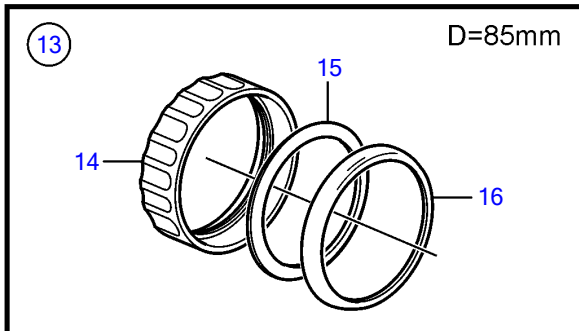

8.1IPSE-JF

8.1IPSE-JF

REF	PART NO.	QTY	DESCRIPTION	SEE SEC.	NOTES
1	3885696	1	Tachometer		6000 rpm, Black
	21234541	1	Tachometer		6000 rpm, Black
	3885697	1	Tachometer		6000 rpm, White
	21234537	1	Tachometer		6000 rpm, White
2	3884843	1	• Wiring harness		
3	3847841	1	Tachometer kit		6000 rpm, Black
			• Bulletin P-36-9-3	P-36-9-3-EN	New products in the EVC family
3	21234545	1	Tachometer kit		6000 rpm, Black
	3847844	1	Tachometer kit		6000 rpm, White
			• Bulletin P-36-9-3	P-36-9-3-EN	New products in the EVC family
3	21234544	1	Tachometer kit		6000 rpm, White
4	874930	1	Speedometer		White 0-40 Knots, 0-45 mph
	874917	1	Speedometer		Black 0-40 knots, 0-45 mph
	881650	1	Speedometer		White 0-60 Knots, 0-70 mph
	881645	1	Speedometer		Black 0-60 knots, 0-70 mph
	3807508	1	Speedometer		Black, 0-45 mph
	3807510	1	Speedometer		Black, 0-70 mph
	(3807512)	1	Speedometer		Obsolete part, White, 0-45 mph, Part no longer sold
	3807513	1	Speedometer		White, 0-70 mph
	3595249	1	Speedometer		Unit neutral, D=110mm, White 0-40 Knots, replaced by next part number
			• Bulletin P-36-9-3	P-36-9-3-EN	New products in the EVC family
4	(21265103)		Speedometer		Obsolete part, Unit neutral, D=110mm, White 0-40 Knots
	3595253	1	Speedometer		Unit neutral, D=110mm, White 0-60 Knots, replaced by next part number
			• Bulletin P-36-9-3	P-36-9-3-EN	New products in the EVC family
4	(21265105)	1	Speedometer		Obsolete part, Unit neutral, D=110mm, White 0-60 Knots
	3595246	1	Speedometer		Unit neutral, D=110mm, Black 0-40 knots, replaced by next part number
			• Bulletin P-36-9-3	P-36-9-3-EN	New products in the EVC family
4	(21265101)	1	Speedometer		Obsolete part, Unit neutral, D=110mm, Black 0-40 knots
	3595250	1	Speedometer		Unit neutral, D=110mm, Black 0-60 knots, replaced by next part number
			• Bulletin P-36-9-3	P-36-9-3-EN	New products in the EVC family
4	21265104	1	Speedometer		Unit neutral, D=110mm, Black 0-60 knots
5	874708	1	Mounting kit		Black
6	874449	1	• Attaching ring		
7	874706	1	• Gasket		
8	874447	1	• Ring		
9	3847888	1	Mounting kit		Black
			• Bulletin P-36-9-3	P-36-9-3-EN	New products in the EVC family
10	(3884098)	1	• Attaching ring		Obsolete part
11	3884103	1	• Gasket		
12	3847887	1	• Ring		
13	874732	1	Mounting kit		Chrome
14	874449	1	• Attaching ring		
15	874706	1	• Gasket		
16	874730	1	• Ring		
17	3885216	1	Mounting kit		Chrome
			• Bulletin P-36-9-3	P-36-9-3-EN	New products in the EVC family
18	(3884098)	1	• Attaching ring		Obsolete part
19	3884103	1	• Gasket		
20	3884096	1	• Ring		
21	881612	1	Brace kit		Black
22	881610	2	• Nut		
23	881608	1	• Brace		
24	881609	2	• Stud		
25	874706	1	• Gasket		
26	874447	1	• Ring		
27	881614	1	Brace kit		Chrome
28	881610	2	• Nut		
29	881608	1	• Brace		
30	881609	2	• Stud		
31	874706	1	• Gasket		
32	874730	1	• Ring		
33	3886791	1	X-ring		For flush mounting.
			• Bulletin P-36-9-3	P-36-9-3-EN	New products in the EVC family