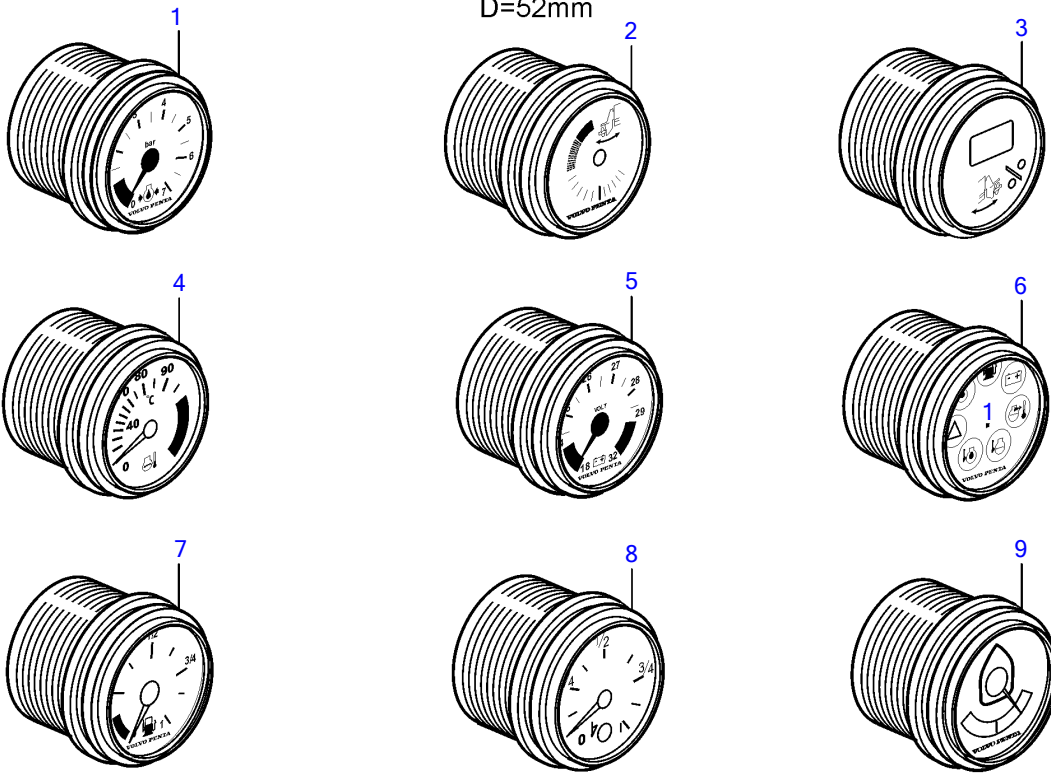

## 8.1IPSE-JF

REF	PART NO.	QTY	DESCRIPTION	NOTES
1	874919	1	Oil pressure gauge	Black 0-100 psi
	874932	1	Oil pressure gauge	White, 0-100 psi
	874908	1	Oil pressure gauge	Black, 0-7 bar
	874923	1	Oil pressure gauge	White, 0-7 bar
2	3812881	1	Instrument	Black, Analog
	3812911	1	Instrument	White, Analog
3	881648	1	Trimmer	Black, Digital
	881654	1	Trimmer	White, Digital
4	874904	1	Thermometer, coolant water	Black, 0-120°C
	874921	1	Thermometer, coolant water	White, 0-120°C
	874918	1	Thermometer, coolant water	Black, 40-250° f
	874931	1	Thermometer, coolant water	White, 40-250° f
5	881649	1	Voltmeter	12V, Black
	881658	1	Voltmeter	12V, White
6	874915	1	Instrument, alarm	Black
	874927	1	Instrument, alarm	White
7	874914	1	Fuel gauge	Black
	874926	1	Fuel gauge	White
8	3809992	1	Water level gauge, water tank	Black
	3809993	1	Water level gauge, water tank	White
9	3812914	1	Rudder indicator	Black
	3812917	1	Rudder indicator	White
10	874709	1	Mounting kit	Black
11	874450	1	• Attaching ring	
12	874707	1	• Gasket	
13	874448	1	• Ring	
14	874733	1	Mounting kit	Chrome
15	874450	1	• Attaching ring	
16	874707	1	• Gasket	
17	874731	1	• Ring	
18	881611	1	Brace kit	Black
19	881610	2	• Nut	
20	881607	1	• Brace	
21	881609	2	• Stud	
22	874707	1	• Gasket	
23	874448	1	• Ring	
24	881613	1	Brace kit	Chrome
25	881610	2	• Nut	
26	881607	1	• Brace	
27	881609	2	• Stud	
28	874707	1	• Gasket	
29	874731	1	• Ring	
30	874843	1	X-ring	For flush mounting.
31	874759	1	Extension cable\verl	L=1000mm
	3807043	1	Extension cable\verl	L=3000mm
32	3817974	1	Alarm	