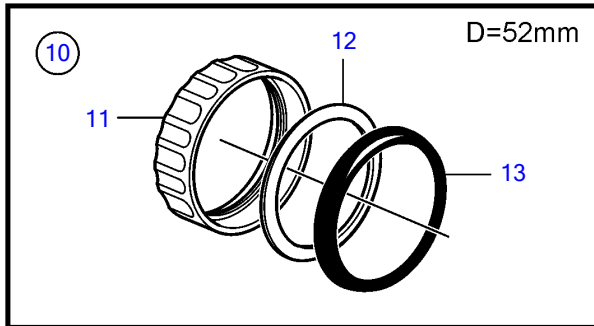

## 8.1IPSE-JF

REF	PART NO.	QTY	DESCRIPTION	NOTES
1	874919	1	Oil pressure gauge	Black 0-100 psi
	874932	1	Oil pressure gauge	White, 0-100 psi
	874908	1	Oil pressure gauge	Black, 0-7 bar
	874923	1	Oil pressure gauge	White, 0-7 bar
2	3812881	1	Instrument	Black, Analog
	3812911	1	Instrument	White, Analog
3	881648	1	Trimmer	Black, Digital
	881654	1	Trimmer	White, Digital
4	874904	1	Thermometer, coolant water	Black, 0-120°C
	874921	1	Thermometer, coolant water	White, 0-120°C
	874918	1	Thermometer, coolant water	Black, 40-250° f
	874931	1	Thermometer, coolant water	White, 40-250° f
5	881649	1	Voltmeter	12V, Black
	881658	1	Voltmeter	12V, White
6	874915	1	Instrument, alarm	Black
	874927	1	Instrument, alarm	White
7	874914	1	Fuel gauge	Black
	874926	1	Fuel gauge	White
8	3809992	1	Water level gauge, water tank	Black
	3809993	1	Water level gauge, water tank	White
9	3812914	1	Rudder indicator	Black
	3812917	1	Rudder indicator	White
10	874709	1	Mounting kit	Black
11	874450	1	• Attaching ring	
12	874707	1	• Gasket	
13	874448	1	• Ring	
14	874733	1	Mounting kit	Chrome
15	874450	1	• Attaching ring	
16	874707	1	• Gasket	
17	874731	1	• Ring	
18	881611	1	Brace kit	Black
19	881610	2	• Nut	
20	881607	1	• Brace	
21	881609	2	• Stud	
22	874707	1	• Gasket	
23	874448	1	• Ring	
24	881613	1	Brace kit	Chrome
25	881610	2	• Nut	
26	881607	1	• Brace	
27	881609	2	• Stud	
28	874707	1	• Gasket	
29	874731	1	• Ring	
30	874843	1	X-ring	For flush mounting.
31	874759	1	Extension cable\verl	L=1000mm
	3807043	1	Extension cable\verl	L=3000mm
32	3817974	1	Alarm	