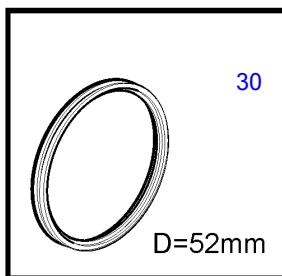

## 8.1IPSE-JF

REF	PART NO.	QTY	DESCRIPTION	NOTES
1	874919	1	Oil pressure gauge	Black 0-100 psi
	874932	1	Oil pressure gauge	White, 0-100 psi
	874908	1	Oil pressure gauge	Black, 0-7 bar
	874923	1	Oil pressure gauge	White, 0-7 bar
2	3812881	1	Instrument	Black, Analog
	3812911	1	Instrument	White, Analog
3	881648	1	Trimmer	Black, Digital
	881654	1	Trimmer	White, Digital
4	874904	1	Thermometer, coolant water	Black, 0-120°C
	874921	1	Thermometer, coolant water	White, 0-120°C
	874918	1	Thermometer, coolant water	Black, 40-250° f
	874931	1	Thermometer, coolant water	White, 40-250° f
5	881649	1	Voltmeter	12V, Black
	881658	1	Voltmeter	12V, White
6	874915	1	Instrument, alarm	Black
	874927	1	Instrument, alarm	White
7	874914	1	Fuel gauge	Black
	874926	1	Fuel gauge	White
8	3809992	1	Water level gauge, water tank	Black
	3809993	1	Water level gauge, water tank	White
9	3812914	1	Rudder indicator	Black
	3812917	1	Rudder indicator	White
10	874709	1	Mounting kit	Black
11	874450	1	• Attaching ring	
12	874707	1	• Gasket	
13	874448	1	• Ring	
14	874733	1	Mounting kit	Chrome
15	874450	1	• Attaching ring	
16	874707	1	• Gasket	
17	874731	1	• Ring	
18	881611	1	Brace kit	Black
19	881610	2	• Nut	
20	881607	1	• Brace	
21	881609	2	• Stud	
22	874707	1	• Gasket	
23	874448	1	• Ring	
24	881613	1	Brace kit	Chrome
25	881610	2	• Nut	
26	881607	1	• Brace	
27	881609	2	• Stud	
28	874707	1	• Gasket	
29	874731	1	• Ring	
30	874843	1	X-ring	For flush mounting.
31	874759	1	Extension cable\verl	L=1000mm
	3807043	1	Extension cable\verl	L=3000mm
32	3817974	1	Alarm	