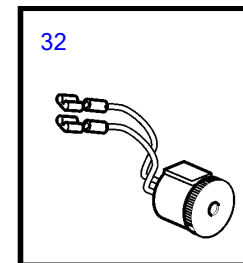

## 8.1IPSE-JF

REF	PART NO.	QTY	DESCRIPTION	NOTES
1	874919	1	Oil pressure gauge	Black 0-100 psi
	874932	1	Oil pressure gauge	White, 0-100 psi
	874908	1	Oil pressure gauge	Black, 0-7 bar
	874923	1	Oil pressure gauge	White, 0-7 bar
2	3812881	1	Instrument	Black, Analog
	3812911	1	Instrument	White, Analog
3	881648	1	Trimmer	Black, Digital
	881654	1	Trimmer	White, Digital
4	874904	1	Thermometer, coolant water	Black, 0-120°C
	874921	1	Thermometer, coolant water	White, 0-120°C
	874918	1	Thermometer, coolant water	Black, 40-250° f
	874931	1	Thermometer, coolant water	White, 40-250° f
5	881649	1	Voltmeter	12V, Black
	881658	1	Voltmeter	12V, White
6	874915	1	Instrument, alarm	Black
	874927	1	Instrument, alarm	White
7	874914	1	Fuel gauge	Black
	874926	1	Fuel gauge	White
8	3809992	1	Water level gauge, water tank	Black
	3809993	1	Water level gauge, water tank	White
9	3812914	1	Rudder indicator	Black
	3812917	1	Rudder indicator	White
10	874709	1	Mounting kit	Black
11	874450	1	• Attaching ring	
12	874707	1	• Gasket	
13	874448	1	• Ring	
14	874733	1	Mounting kit	Chrome
15	874450	1	• Attaching ring	
16	874707	1	• Gasket	
17	874731	1	• Ring	
18	881611	1	Brace kit	Black
19	881610	2	• Nut	
20	881607	1	• Brace	
21	881609	2	• Stud	
22	874707	1	• Gasket	
23	874448	1	• Ring	
24	881613	1	Brace kit	Chrome
25	881610	2	• Nut	
26	881607	1	• Brace	
27	881609	2	• Stud	
28	874707	1	• Gasket	
29	874731	1	• Ring	
30	874843	1	X-ring	For flush mounting.
31	874759	1	Extension cable\verl	L=1000mm
	3807043	1	Extension cable\verl	L=3000mm
32	3817974	1	Alarm	