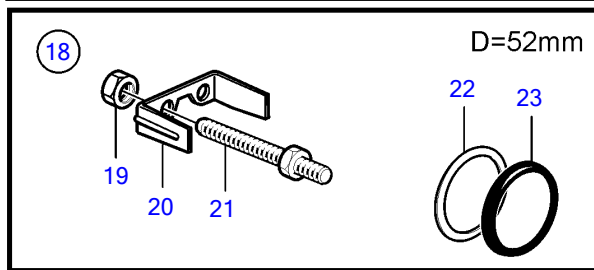

## 8.1IPSE-JF

REF	PART NO.	QTY	DESCRIPTION	NOTES
1	874919	1	Oil pressure gauge	Black 0-100 psi
	874932	1	Oil pressure gauge	White, 0-100 psi
	874908	1	Oil pressure gauge	Black, 0-7 bar
	874923	1	Oil pressure gauge	White, 0-7 bar
2	3812881	1	Instrument	Black, Analog
	3812911	1	Instrument	White, Analog
3	881648	1	Trimmer	Black, Digital
	881654	1	Trimmer	White, Digital
4	874904	1	Thermometer, coolant water	Black, 0-120°C
	874921	1	Thermometer, coolant water	White, 0-120°C
	874918	1	Thermometer, coolant water	Black, 40-250° f
	874931	1	Thermometer, coolant water	White, 40-250° f
5	881649	1	Voltmeter	12V, Black
	881658	1	Voltmeter	12V, White
6	874915	1	Instrument, alarm	Black
	874927	1	Instrument, alarm	White
7	874914	1	Fuel gauge	Black
	874926	1	Fuel gauge	White
8	3809992	1	Water level gauge, water tank	Black
	3809993	1	Water level gauge, water tank	White
9	3812914	1	Rudder indicator	Black
	3812917	1	Rudder indicator	White
10	874709	1	Mounting kit	Black
11	874450	1	• Attaching ring	
12	874707	1	• Gasket	
13	874448	1	• Ring	
14	874733	1	Mounting kit	Chrome
15	874450	1	• Attaching ring	
16	874707	1	• Gasket	
17	874731	1	• Ring	
18	881611	1	Brace kit	Black
19	881610	2	• Nut	
20	881607	1	• Brace	
21	881609	2	• Stud	
22	874707	1	• Gasket	
23	874448	1	• Ring	
24	881613	1	Brace kit	Chrome
25	881610	2	• Nut	
26	881607	1	• Brace	
27	881609	2	• Stud	
28	874707	1	• Gasket	
29	874731	1	• Ring	
30	874843	1	X-ring	For flush mounting.
31	874759	1	Extension cable\verl	L=1000mm
	3807043	1	Extension cable\verl	L=3000mm
32	3817974	1	Alarm	