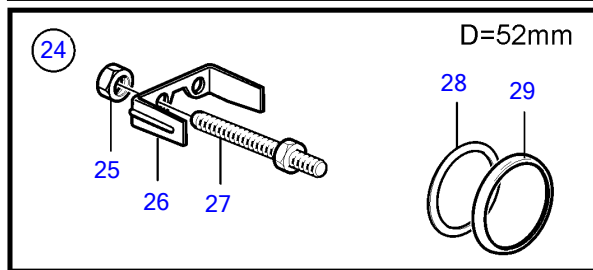

## 8.1IPSE-JF

REF	PART NO.	QTY	DESCRIPTION	NOTES
1	874919	1	Oil pressure gauge	Black 0-100 psi
	874932	1	Oil pressure gauge	White, 0-100 psi
	874908	1	Oil pressure gauge	Black, 0-7 bar
	874923	1	Oil pressure gauge	White, 0-7 bar
2	3812881	1	Instrument	Black, Analog
	3812911	1	Instrument	White, Analog
3	881648	1	Trimmer	Black, Digital
	881654	1	Trimmer	White, Digital
4	874904	1	Thermometer, coolant water	Black, 0-120°C
	874921	1	Thermometer, coolant water	White, 0-120°C
	874918	1	Thermometer, coolant water	Black, 40-250° f
	874931	1	Thermometer, coolant water	White, 40-250° f
5	881649	1	Voltmeter	12V, Black
	881658	1	Voltmeter	12V, White
6	874915	1	Instrument, alarm	Black
	874927	1	Instrument, alarm	White
7	874914	1	Fuel gauge	Black
	874926	1	Fuel gauge	White
8	3809992	1	Water level gauge, water tank	Black
	3809993	1	Water level gauge, water tank	White
9	3812914	1	Rudder indicator	Black
	3812917	1	Rudder indicator	White
10	874709	1	Mounting kit	Black
11	874450	1	• Attaching ring	
12	874707	1	• Gasket	
13	874448	1	• Ring	
14	874733	1	Mounting kit	Chrome
15	874450	1	• Attaching ring	
16	874707	1	• Gasket	
17	874731	1	• Ring	
18	881611	1	Brace kit	Black
19	881610	2	• Nut	
20	881607	1	• Brace	
21	881609	2	• Stud	
22	874707	1	• Gasket	
23	874448	1	• Ring	
24	881613	1	Brace kit	Chrome
25	881610	2	• Nut	
26	881607	1	• Brace	
27	881609	2	• Stud	
28	874707	1	• Gasket	
29	874731	1	• Ring	
30	874843	1	X-ring	For flush mounting.
31	874759	1	Extension cable\verl	L=1000mm
	3807043	1	Extension cable\verl	L=3000mm
32	3817974	1	Alarm	