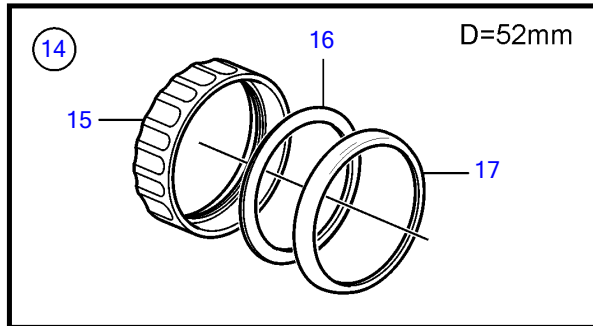

## 8.1IPSE-JF

REF	PART NO.	QTY	DESCRIPTION	NOTES
1	874919	1	Oil pressure gauge	Black 0-100 psi
	874932	1	Oil pressure gauge	White, 0-100 psi
	874908	1	Oil pressure gauge	Black, 0-7 bar
	874923	1	Oil pressure gauge	White, 0-7 bar
2	3812881	1	Instrument	Black, Analog
	3812911	1	Instrument	White, Analog
3	881648	1	Trimmer	Black, Digital
	881654	1	Trimmer	White, Digital
4	874904	1	Thermometer, coolant water	Black, 0-120°C
	874921	1	Thermometer, coolant water	White, 0-120°C
	874918	1	Thermometer, coolant water	Black, 40-250° f
	874931	1	Thermometer, coolant water	White, 40-250° f
5	881649	1	Voltmeter	12V, Black
	881658	1	Voltmeter	12V, White
6	874915	1	Instrument, alarm	Black
	874927	1	Instrument, alarm	White
7	874914	1	Fuel gauge	Black
	874926	1	Fuel gauge	White
8	3809992	1	Water level gauge, water tank	Black
	3809993	1	Water level gauge, water tank	White
9	3812914	1	Rudder indicator	Black
	3812917	1	Rudder indicator	White
10	874709	1	Mounting kit	Black
11	874450	1	• Attaching ring	
12	874707	1	• Gasket	
13	874448	1	• Ring	
14	874733	1	Mounting kit	Chrome
15	874450	1	• Attaching ring	
16	874707	1	• Gasket	
17	874731	1	• Ring	
18	881611	1	Brace kit	Black
19	881610	2	• Nut	
20	881607	1	• Brace	
21	881609	2	• Stud	
22	874707	1	• Gasket	
23	874448	1	• Ring	
24	881613	1	Brace kit	Chrome
25	881610	2	• Nut	
26	881607	1	• Brace	
27	881609	2	• Stud	
28	874707	1	• Gasket	
29	874731	1	• Ring	
30	874843	1	X-ring	For flush mounting.
31	874759	1	Extension cable\verl	L=1000mm
	3807043	1	Extension cable\verl	L=3000mm
32	3817974	1	Alarm	