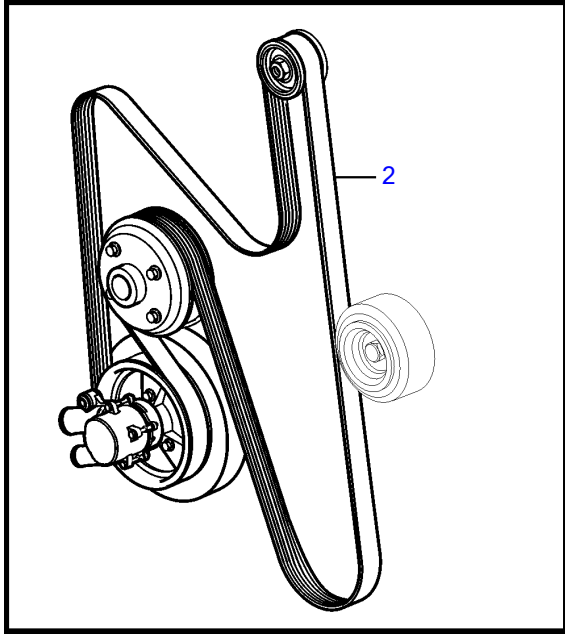

8.1IPSE-JF

26031

8.1IPSE-JF

REF	PART NO.	QTY	DESCRIPTION	NOTES
1	21184419	1	Alternator	
2		1	Belt	
3		1	Bracket	
4		1	Bracket	
5		1	Wiring harness	
6	3861009	1	Pulley	
7	3857181	2	Flange lock nut	
8	3860169	2	Flange screw	
9	946441	2	Flange screw	
10	946441	1	Flange screw	
11	945408	1	Flange nut	B+
12	3852208	1	Screw	Ground wire
13	3852520	1	Washer	
14	21129745	1	Dipstick tube	
15	21133055	1	Dipstick	