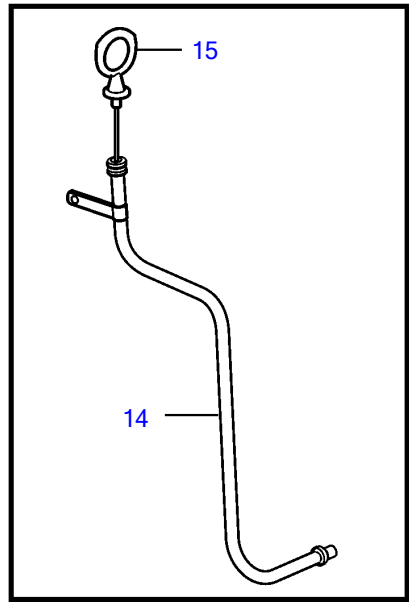

8.1IPSE-JF

26031

8.1IPSE-JF

REF	PART NO.	QTY	DESCRIPTION	NOTES
1	21184419	1	Alternator	
2		1	Belt	
3		1	Bracket	
4		1	Bracket	
5		1	Wiring harness	
6	3861009	1	Pulley	
7	3857181	2	Flange lock nut	
8	3860169	2	Flange screw	
9	946441	2	Flange screw	
10	946441	1	Flange screw	
11	945408	1	Flange nut	B+
12	3852208	1	Screw	Ground wire
13	3852520	1	Washer	
14	21129745	1	Dipstick tube	
15	21133055	1	Dipstick	