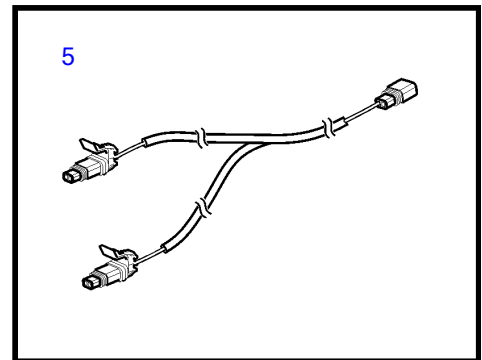

8.1IPSE-JF

26031

8.1IPSE-JF

REF	PART NO.	QTY	DESCRIPTION	NOTES
1	21184419	1	Alternator	
2		1	Belt	
3		1	Bracket	
4		1	Bracket	
5		1	Wiring harness	
6	3861009	1	Pulley	
7	3857181	2	Flange lock nut	
8	3860169	2	Flange screw	
9	946441	2	Flange screw	
10	946441	1	Flange screw	
11	945408	1	Flange nut	B+
12	3852208	1	Screw	Ground wire
13	3852520	1	Washer	
14	21129745	1	Dipstick tube	
15	21133055	1	Dipstick	