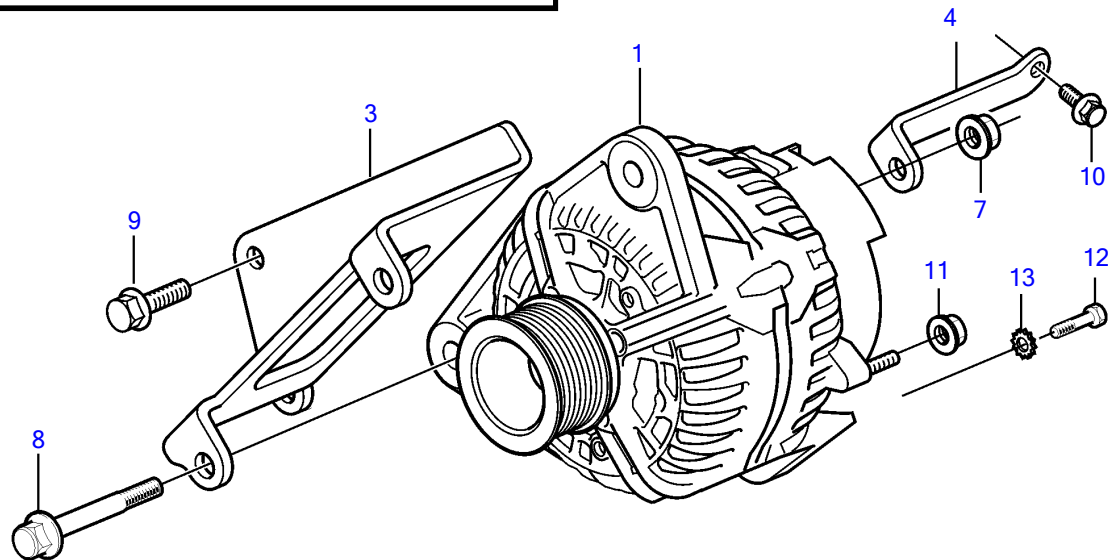

8.1IPSE-JF

26031

8.1IPSE-JF

REF	PART NO.	QTY	DESCRIPTION	NOTES
1	21184419	1	Alternator	
2		1	Belt	
3		1	Bracket	
4		1	Bracket	
5		1	Wiring harness	
6	3861009	1	Pulley	
7	3857181	2	Flange lock nut	
8	3860169	2	Flange screw	
9	946441	2	Flange screw	
10	946441	1	Flange screw	
11	945408	1	Flange nut	B+
12	3852208	1	Screw	Ground wire
13	3852520	1	Washer	
14	21129745	1	Dipstick tube	
15	21133055	1	Dipstick	