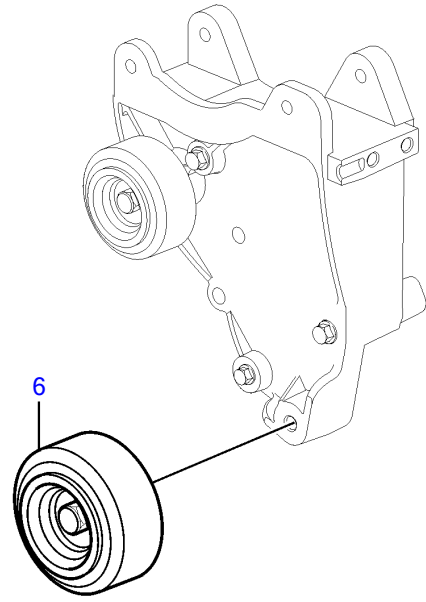

8.1IPSE-JF

26031

8.1IPSE-JF

REF	PART NO.	QTY	DESCRIPTION	NOTES
1	21184419	1	Alternator	
2		1	Belt	
3		1	Bracket	
4		1	Bracket	
5		1	Wiring harness	
6	3861009	1	Pulley	
7	3857181	2	Flange lock nut	
8	3860169	2	Flange screw	
9	946441	2	Flange screw	
10	946441	1	Flange screw	
11	945408	1	Flange nut	B+
12	3852208	1	Screw	Ground wire
13	3852520	1	Washer	
14	21129745	1	Dipstick tube	
15	21133055	1	Dipstick	