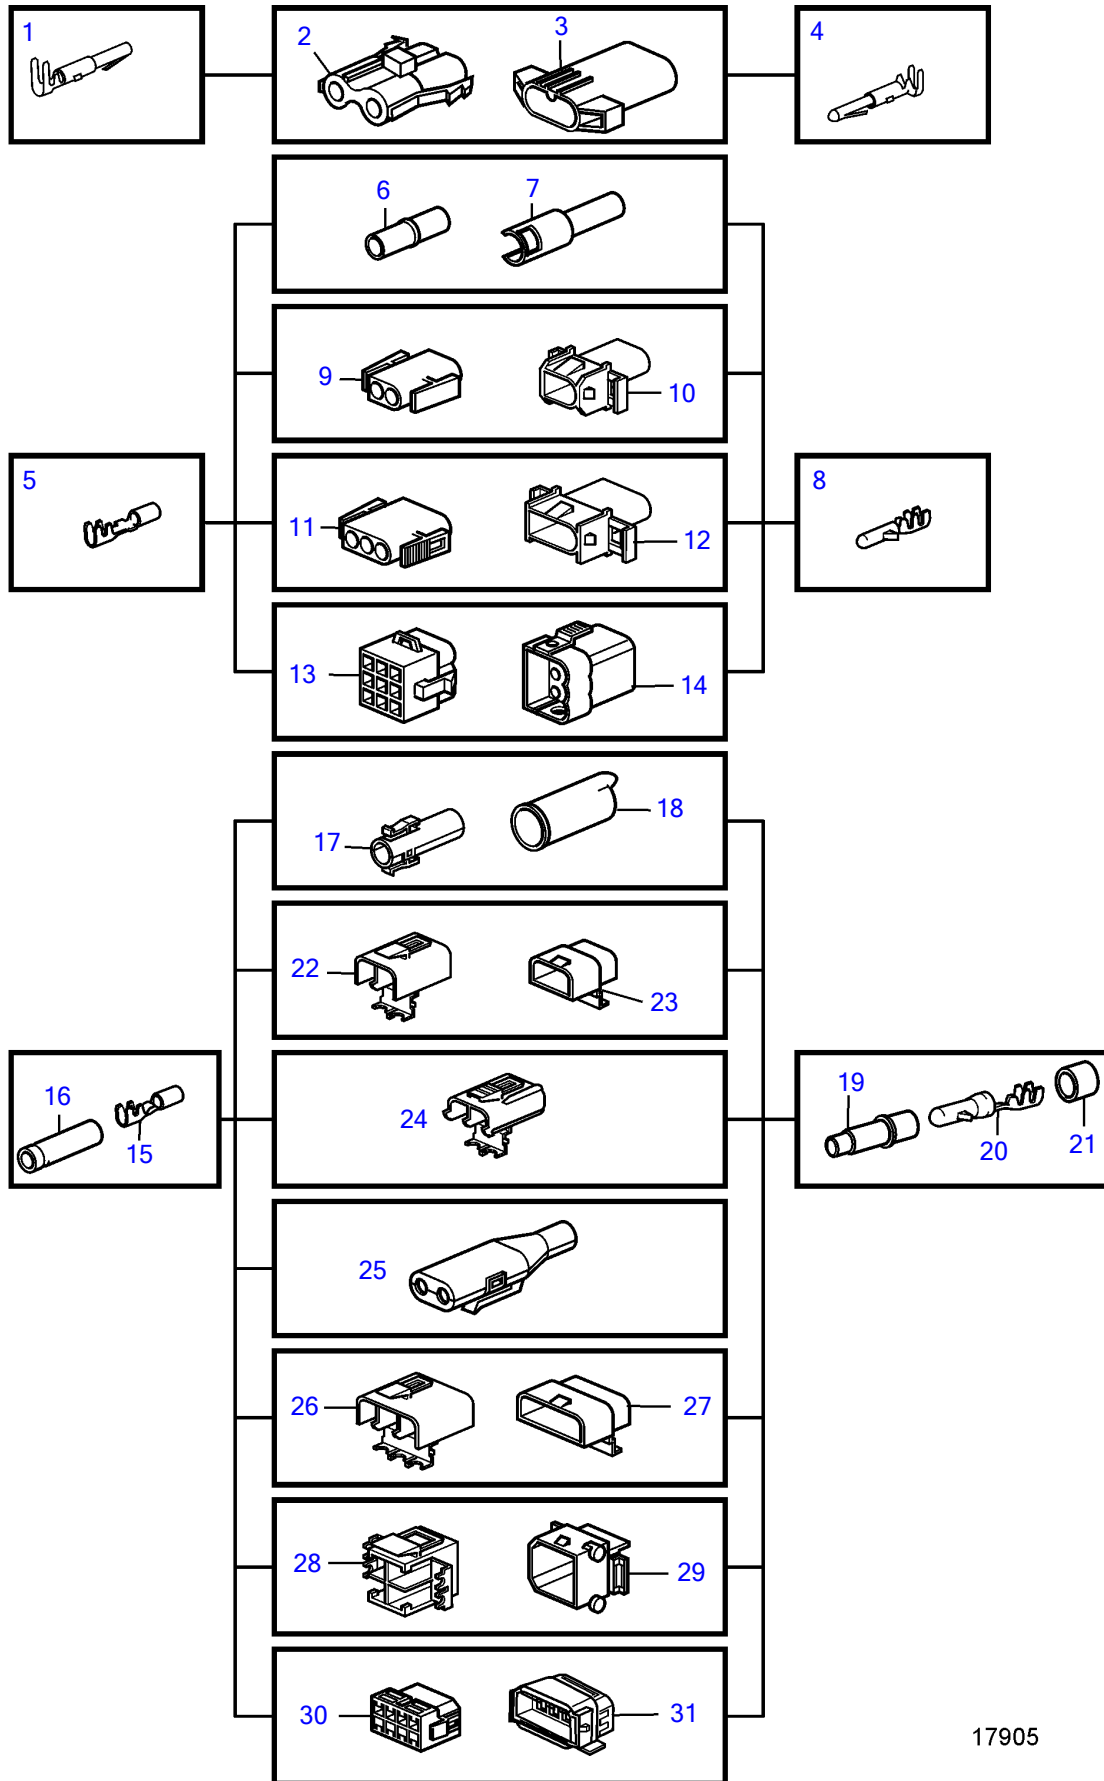

8.1IPSE-JF

17905

8.1IPSE-JF

REF	PART NO.	DESCRIPTION	NOTES
1	946038	Cable terminal	2,1x0,5-1mm ²
2	944224	Housing	2-pole
3	944223	Housing	2-pole
4		Cable terminal	Not marketed by Volvo Penta., 2,1x0,5-1mm ²
5	965822	Cable terminal	3,5x1,1-2,5mm ²
	948289	Cable terminal	3,5x2,5-4,0mm ²
6	949584	Housing	3,5x1 natural
7	949583	Housing	3,5x1 natural
8	969831	Cable terminal	3,5x0,5-1mm ²
	965824	Cable terminal	3,5x1,1-2,5mm ²
	965825	Cable terminal	3,5x2,6-4,0mm ²
9	948996	Housing	3,5x2 natural
10	948995	Housing	3,5x2 natural
11	948296	Housing	3,5x3 natural
12	948297	Housing	3,5x3 natural
13	948294	Housing	3,5x9 natural
14	948295	Housing	3,5x9 natural
15	949371	Cable terminal	3,5x0,75-1,5mm ²
	1598753	Insulator	3,5x2,5-4,5mm ²
16	1598753	Insulator	
17	1307035	Housing	1-pole
18	1308436	Housing	1-pole
19	1608765	Insulator	
20	965824	Cable terminal	3,5x2,5-4,5mm ²
21	1608766	Sealing	
22	1307048	Housing	2-pole
23	1307049	Housing	2-pole
24	970753	Housing	2-pole
25	1624477	Housing	2-pole
26	1259828	Housing	3-pole
27	3523442	Pin housing	3-polig (1259829)
28	1259830	Housing	4-pole
29	1259831	Housing	4-pole
30	966812	Housing	8-pole
31	967809	Housing	8-pole