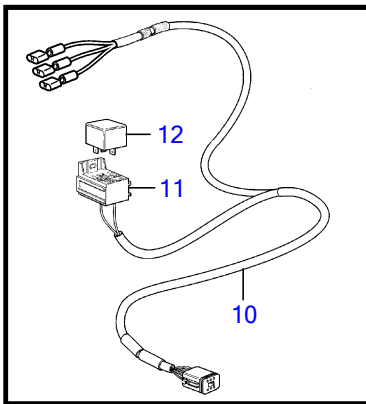

## 8.1IPSE-JF

REF	PART NO.	QTY	DESCRIPTION	SEE SEC.	NOTES
1	3588207	1	Cable kit		Display
2	881786	1	Cable kit		Control panel, start/stop
3	977184	1	• Housing		
4	873765	1	Relay		12V
5	874789	1	Cable kit, bus		L=5.0m
	889550	1	Cable, bus		L=7.0m
	889551	1	Cable, bus		L=9.0m
	889552	1	Cable, bus		L=11.0m
	888013	1	Cable, bus		L=13.0m
	3889410	1	Extension cable'verl		L=1.5m
	3842733	1	Extension cable'verl		L=3.0m
	3842734	1	Extension cable'verl		L=5.0m
	3842735	1	Extension cable'verl		L=7.0m
	3842736	1	Extension cable'verl		L=9.0m
	3842737	1	Extension cable'verl		L=11.0m
	21172469	1	Extension cable'verl		L=20m
	21172470	1	Extension cable'verl		L=40m
6	874676	1	Cable kit		EVC control lever cable, 6-pole., L=1.5m
7	3588972	1	Cable kit		Y-connector bus cable, 6-pole., L=0.5m
8	856659	1	Starter switch		Kit with 2 key switch with identical key.
9		1	• Wrench		
10	3889574	1	Wiring harness, starter switch		
11	977184	1	• Housing		
12	873765	1	Relay		
13	3884481	1	Control unit, not programmed		HCU. Software ordered separately or downloaded with Vodia.
	3586261	1	Software		Warehouse programming. This p/n can not be ordered, but will be used for invoicing.
	3586259	1	Software		Vodia-programming. This p/n can not be ordered, but will be used for invoicing.
14	3849496	1	Control unit, not programmed		PCU. Software ordered separately or downloaded with Vodia.
	3586267	1	Software		Warehouse programming. This p/n can not be ordered, but will be used for invoicing.
	3586266	1	Software		Vodia-programming. This p/n can not be ordered, but will be used for invoicing.
15	3886666	1	Cable, multilink		L=1.5m
	21166002	1	Wiring harness, multilink		7m
	21166003	1	Wiring harness, multilink		9m
	21166004	1	Wiring harness, multilink		13m
16	3588206	1	Cable kit, y-split		
17	874807	1	Cable kit, fuel, water, rudder		
18	3808852	1	Cable kit, instruments, panels		
19	3848966	1	Control unit		Dimmer unit
			• Bulletin P-38-1-1	P-38-1-1-EN	ADU - Automatic Dimmer Unit