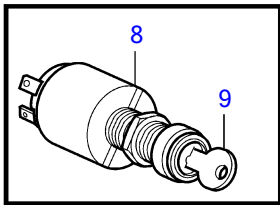

## 8.1IPSE-JF

REF	PART NO.	QTY	DESCRIPTION	SEE SEC.	NOTES
1	3588207	1	Cable kit		Display
2	881786	1	Cable kit		Control panel, start/stop
3	977184	1	• Housing		
4	873765	1	Relay		12V
5	874789	1	Cable kit, bus		L=5.0m
	889550	1	Cable, bus		L=7.0m
	889551	1	Cable, bus		L=9.0m
	889552	1	Cable, bus		L=11.0m
	888013	1	Cable, bus		L=13.0m
	3889410	1	Extension cable'verl		L=1.5m
	3842733	1	Extension cable'verl		L=3.0m
	3842734	1	Extension cable'verl		L=5.0m
	3842735	1	Extension cable'verl		L=7.0m
	3842736	1	Extension cable'verl		L=9.0m
	3842737	1	Extension cable'verl		L=11.0m
	21172469	1	Extension cable'verl		L=20m
	21172470	1	Extension cable'verl		L=40m
6	874676	1	Cable kit		EVC control lever cable, 6-pole., L=1.5m
7	3588972	1	Cable kit		Y-connector bus cable, 6-pole., L=0.5m
8	856659	1	Starter switch		Kit with 2 key switch with identical key.
9		1	• Wrench		
10	3889574	1	Wiring harness, starter switch		
11	977184	1	• Housing		
12	873765	1	Relay		
13	3884481	1	Control unit, not programmed		HCU. Software ordered separately or downloaded with Vodia.
	3586261	1	Software		Warehouse programming. This p/n can not be ordered, but will be used for invoicing.
	3586259	1	Software		Vodia-programming. This p/n can not be ordered, but will be used for invoicing.
14	3849496	1	Control unit, not programmed		PCU. Software ordered separately or downloaded with Vodia.
	3586267	1	Software		Warehouse programming. This p/n can not be ordered, but will be used for invoicing.
	3586266	1	Software		Vodia-programming. This p/n can not be ordered, but will be used for invoicing.
15	3886666	1	Cable, multilink		L=1.5m
	21166002	1	Wiring harness, multilink		7m
	21166003	1	Wiring harness, multilink		9m
	21166004	1	Wiring harness, multilink		13m
16	3588206	1	Cable kit, y-split		
17	874807	1	Cable kit, fuel, water, rudder		
18	3808852	1	Cable kit, instruments, panels		
19	3848966	1	Control unit		Dimmer unit
			• Bulletin P-38-1-1	P-38-1-1-EN	ADU - Automatic Dimmer Unit