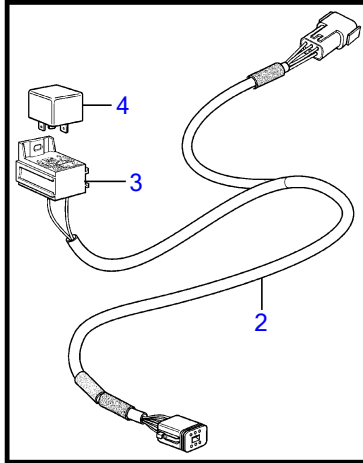

## 8.1IPSE-JF

REF	PART NO.	QTY	DESCRIPTION	SEE SEC.	NOTES
1	3588207	1	Cable kit		Display
2	881786	1	Cable kit		Control panel, start/stop
3	977184	1	• Housing		
4	873765	1	Relay		12V
5	874789	1	Cable kit, bus		L=5.0m
	889550	1	Cable, bus		L=7.0m
	889551	1	Cable, bus		L=9.0m
	889552	1	Cable, bus		L=11.0m
	888013	1	Cable, bus		L=13.0m
	3889410	1	Extension cable'verl		L=1.5m
	3842733	1	Extension cable'verl		L=3.0m
	3842734	1	Extension cable'verl		L=5.0m
	3842735	1	Extension cable'verl		L=7.0m
	3842736	1	Extension cable'verl		L=9.0m
	3842737	1	Extension cable'verl		L=11.0m
	21172469	1	Extension cable'verl		L=20m
	21172470	1	Extension cable'verl		L=40m
6	874676	1	Cable kit		EVC control lever cable, 6-pole., L=1.5m
7	3588972	1	Cable kit		Y-connector bus cable, 6-pole., L=0.5m
8	856659	1	Starter switch		Kit with 2 key switch with identical key.
9		1	• Wrench		
10	3889574	1	Wiring harness, starter switch		
11	977184	1	• Housing		
12	873765	1	Relay		
13	3884481	1	Control unit, not programmed		HCU. Software ordered separately or downloaded with Vodia.
	3586261	1	Software		Warehouse programming. This p/n can not be ordered, but will be used for invoicing.
	3586259	1	Software		Vodia-programming. This p/n can not be ordered, but will be used for invoicing.
14	3849496	1	Control unit, not programmed		PCU. Software ordered separately or downloaded with Vodia.
	3586267	1	Software		Warehouse programming. This p/n can not be ordered, but will be used for invoicing.
	3586266	1	Software		Vodia-programming. This p/n can not be ordered, but will be used for invoicing.
15	3886666	1	Cable, multilink		L=1.5m
	21166002	1	Wiring harness, multilink		7m
	21166003	1	Wiring harness, multilink		9m
	21166004	1	Wiring harness, multilink		13m
16	3588206	1	Cable kit, y-split		
17	874807	1	Cable kit, fuel, water, rudder		
18	3808852	1	Cable kit, instruments, panels		
19	3848966	1	Control unit		Dimmer unit
			• Bulletin P-38-1-1	P-38-1-1-EN	ADU - Automatic Dimmer Unit