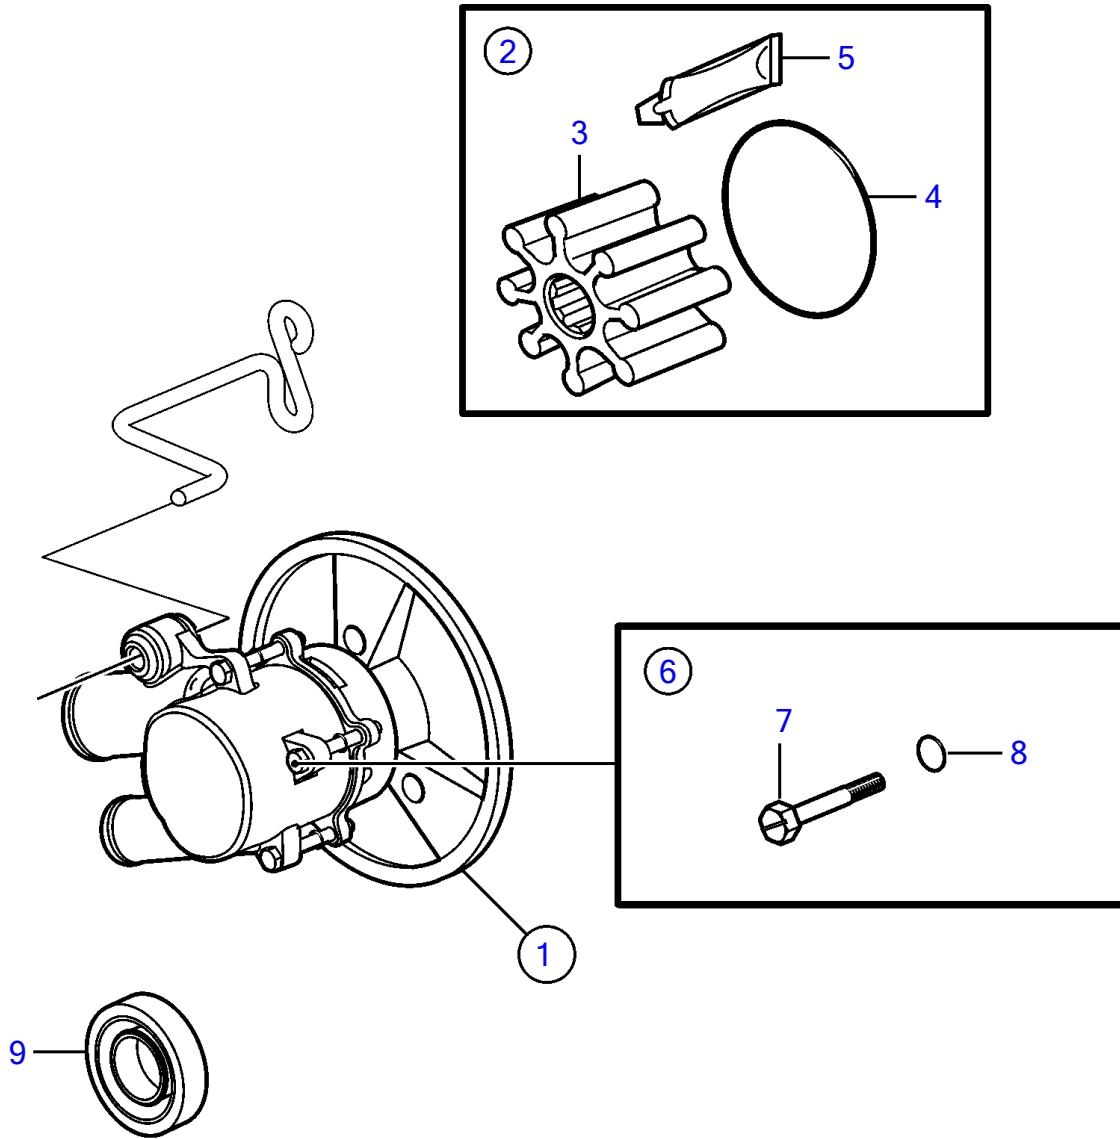

8.1IPSE-JF

8.1IPSE-JF

REF	PART NO.	QTY	DESCRIPTION	NOTES
1	21212800	1	Pump	
2	21213664	1	Impeller kit	
3	21212794	1	• Impeller	
4	3858938	1	• O-ring	
5		1	• Lubricant, glycerin	not sold separately
6	21951332	1	Screw kit	
7		4	• Screw	not sold separately
8		4	• O-ring	not sold separately
9	827247	1	Sealing ring	