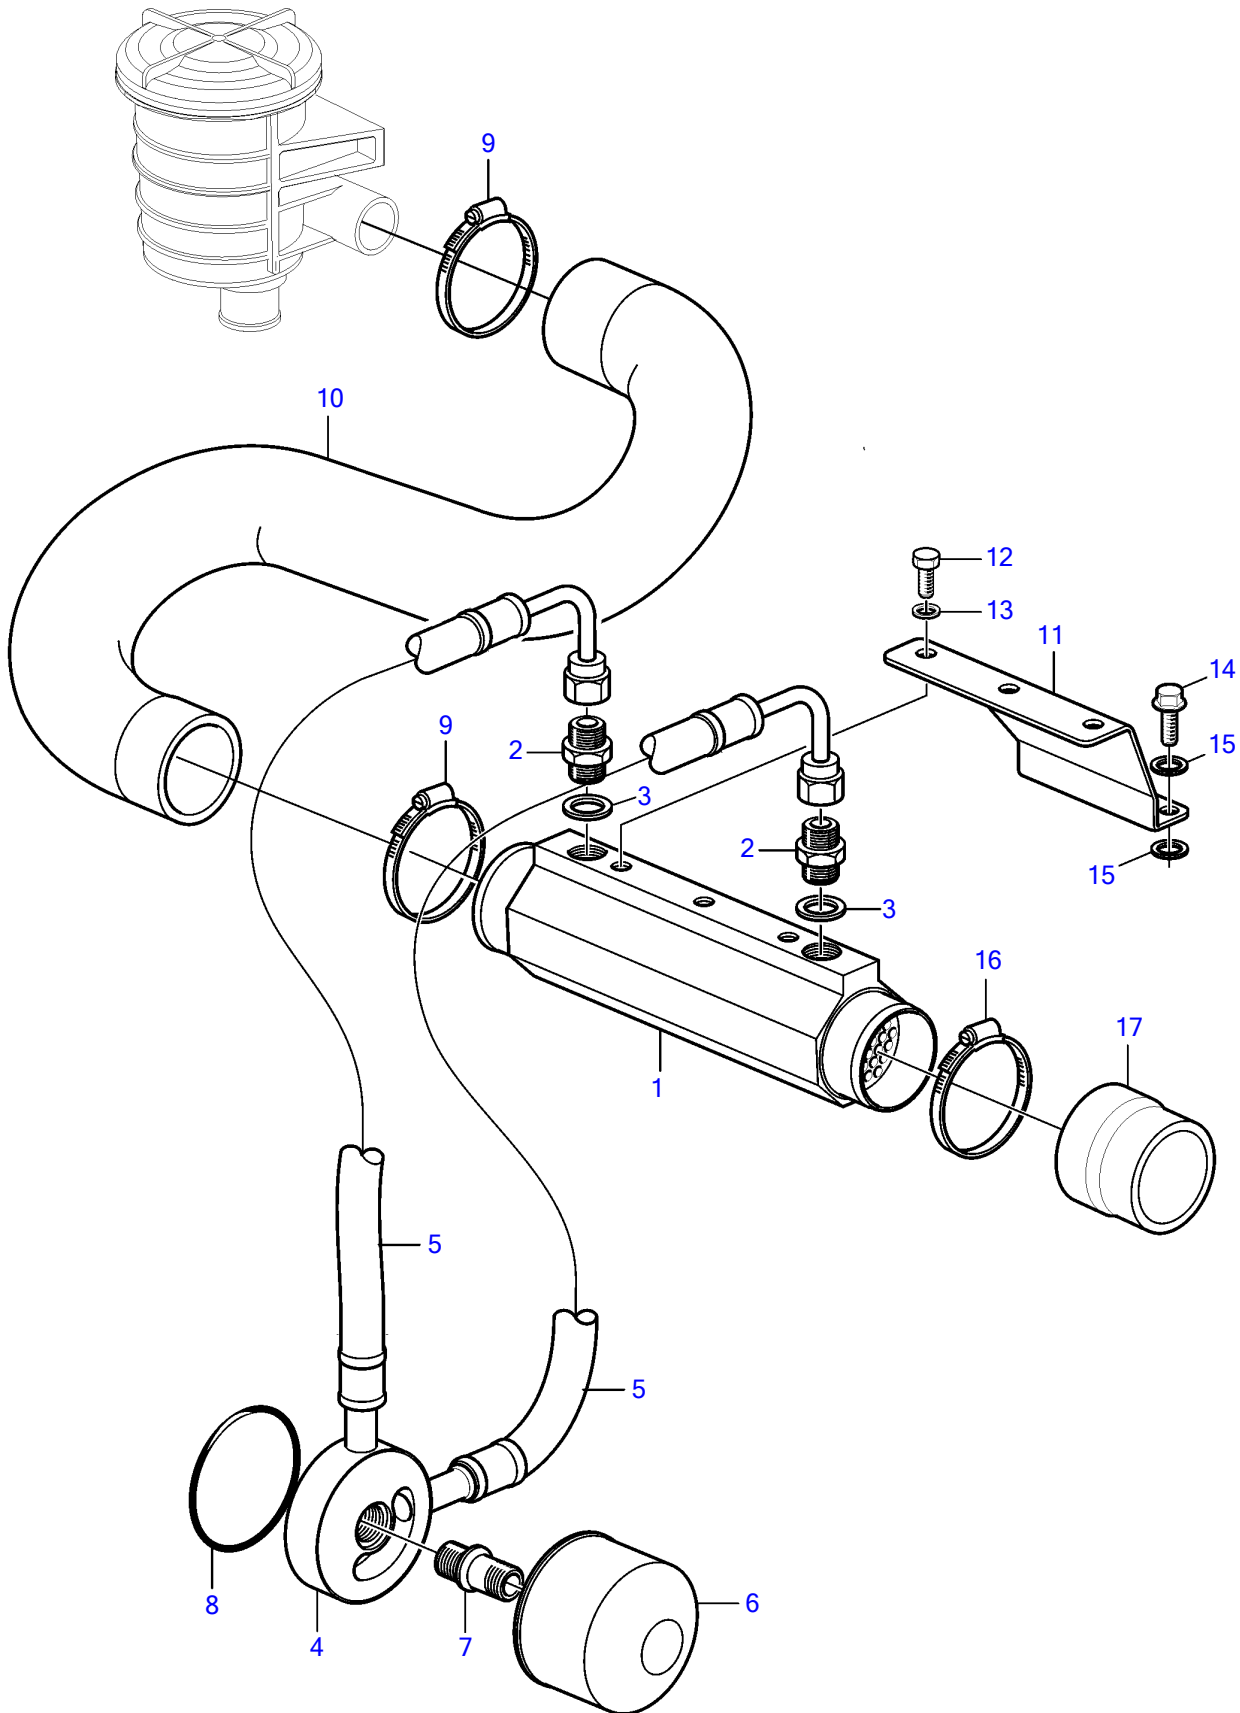

8.1IPSE-JF

8.1IPSE-JF

REF	PART NO.	QTY	DESCRIPTION	SEE SEC.	NOTES
1	3807876	1	Oil cooler		
2	192639	2	Nipple		
3	11998	2	Gasket		
4	3841733	1	Adapter kit		Standard
	3817491	1	Adapter kit		Jackshaft
5		2	• Oil line		not sold separately
6	834337	1	Oil filter		
			• Bulletin P-18-3-8	P-18-3-8-EN	Return/Scrap of Oil Filter
7	3807490	1	Nipple		
8	925255	1	O-ring		
9	3854978	2	Hose clamp		
10	40005356	1	Hose		
11	3807878	1	Bracket		
12	963566	3	Hexagon screw		
13	941670	3	Washer		
14	945444	2	Flange screw		
15	3840106	4	Washer		Isolation
16	3854978	1	Hose clamp		
17	21151535	1	Hose		