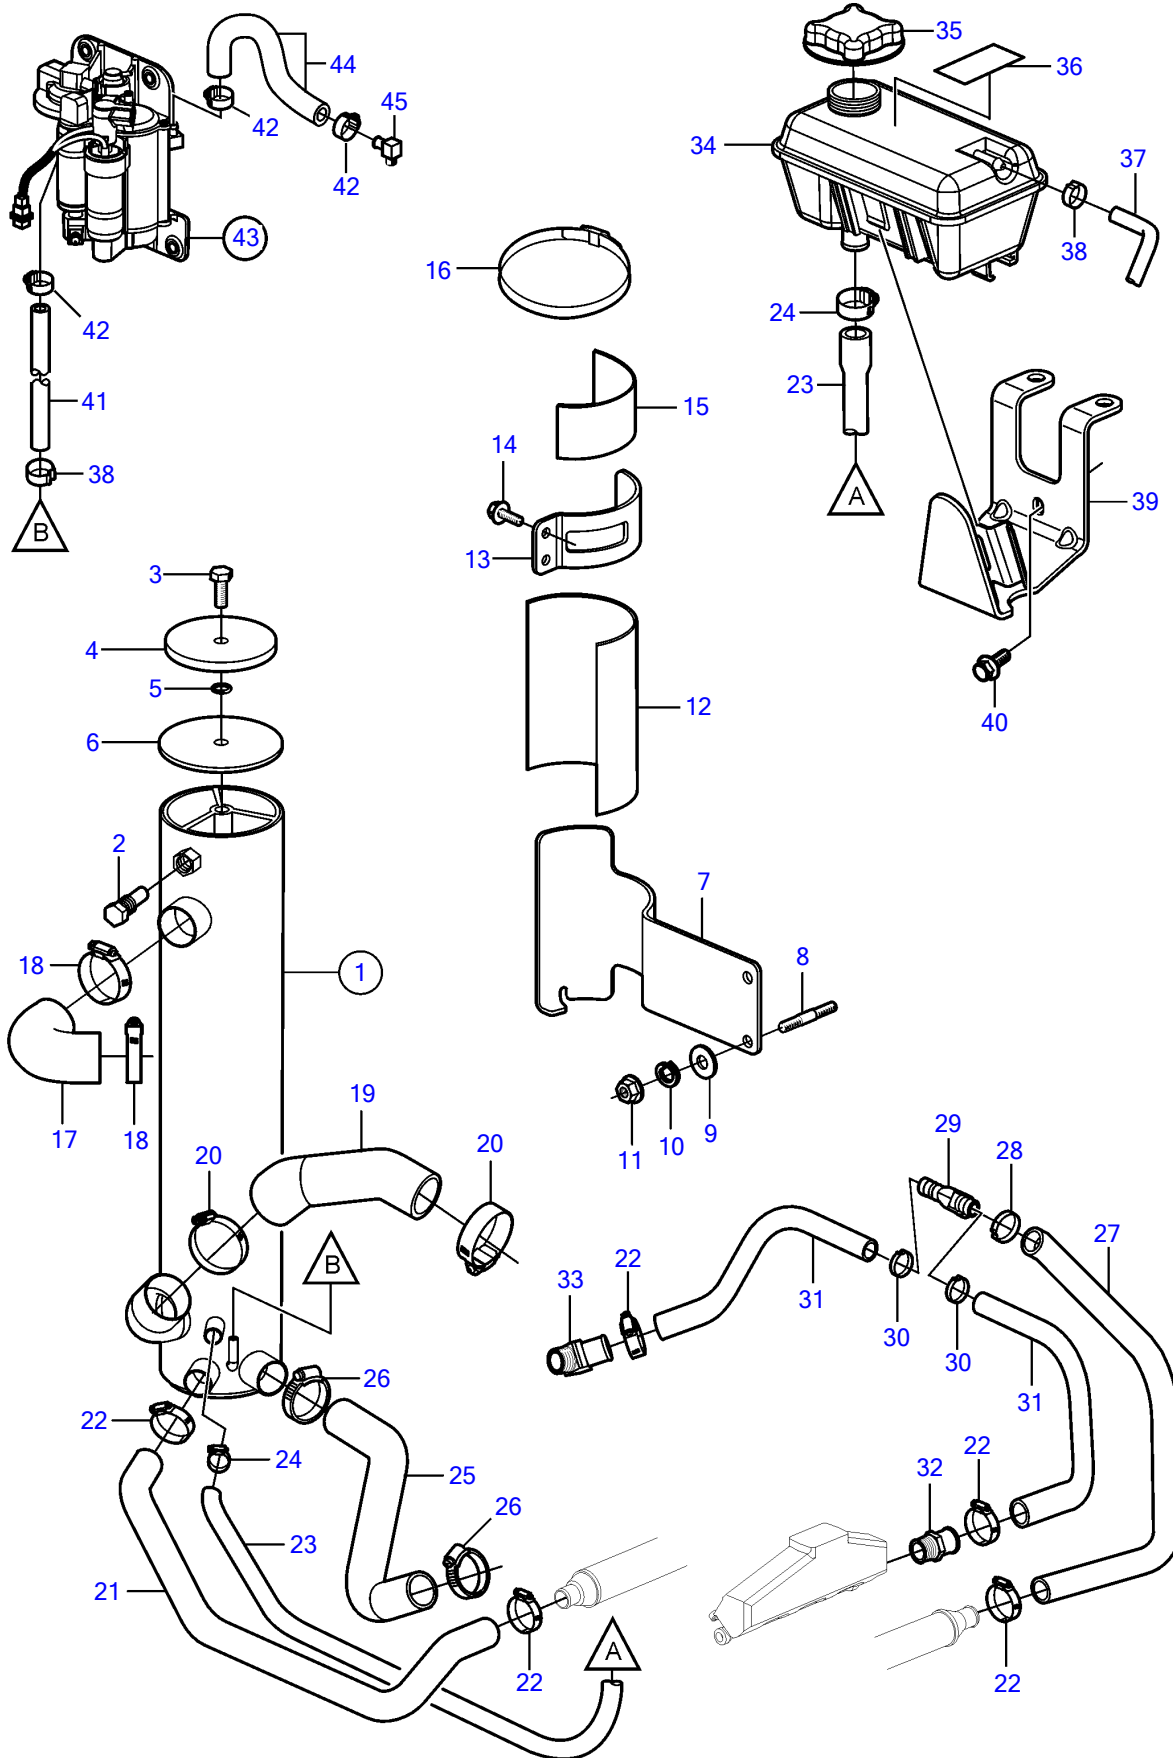

8.1IPSE-JF

8.1IPSE-JF

REF	PART NO.	QTY	DESCRIPTION	SEE SEC.	NOTES
1	3860907	1	Heat exchanger		
2	3858995	1	• Anode		
3	3858994	2	• Screw		
4	3858992	2	• Cover		
5	983191	2	• O-ring		
6	3858993	2	• Gasket		
7	3860905	1	Bracket		
8	983613	2	Stud		
9	980933	2	Washer		
10	3852046	2	Spring washer		
11	971095	2	Flange nut		
12	3861042	1	Gasket		
13	3860962	1	Bracket		
14	982285	2	Flange screw		
15	3853236	1	Spacer		
16	3863443	2	Hose clamp		
17	3860914	1	Hose		
18	3812304	2	Hose clamp		
19	3860915	1	Hose		
20	3863438	2	Hose clamp		
21	3841406	1	Hose		
22	3863441	5	Hose clamp		
23	3594894	1	Hose		
24	3812303	2	Hose clamp		
25	3817820	1	Hose		
26	3863441	2	Hose clamp		
27	3808671	1	Hose		
28	982644	1	Clamp		
29	3860469	1	Water pipe		
30	(982647)	2	Clamp		Obsolete part
31	3860913	2	Hose		
32	3861159	1	Nipple		
33	3807044	1	Elbow nipple		
34	861105	1	Expansion tank		
			• Bulletin P-18-4-4	P-18-4-4-EN	Coolant Recommendations for Gas Engines
			• Bulletin p-26-1-7	p-26-1-7-EN	Coolant Capacity, FWC Gas Engines
35	1674083	1	Pressure cap		
36		1	Decal		part not sold
37	40005477	1	Hose		
38	3860413	2	Hose clamp		
39	3847737	1	Bracket		
40	3852568	1	Flange screw		
41	3860589	1	Hose		
42	3860413	3	Hose clamp		
43		1	Fuel pump		See "Fuel system" page
44	3860410	1	Hose		
45	3853597	1	Elbow		Exhaust riser