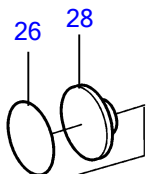

8.1IPSE-JF

26372

8.1IPSE-JF

REF	PART NO.	QTY	DESCRIPTION	SEE SEC.	NOTES
1	3819900	1	Control, black		For twin installation., Black., With neutralswitch.
			• Bulletin P-28-4-13	P-28-4-13-EN	New Electronic Controls for EVC Engines
1	3819902	1	Control, stainless		For twin installation., Stainless., With neutralswitch.
			• Bulletin P-28-4-13	P-28-4-13-EN	New Electronic Controls for EVC Engines
2		1	• Housing		
3	3581674	1	• Gasket		
4		1	• Plate		
5	3581666	2	• Friction washer		
6		2	• Disc		
7		2	• Spring		
8		2	• Guide lug		
9		2	• Spacer ring		
10	3581676	2	• Ring		
11	(3581668)	2	• Gear		Obsolete part
12	1336385	2	• Potentiometer		
13		4	• Washer		
14	3581678	2	• Screw		
15	3581680	2	• Nut		
16		2	• Washer		
17	3581681	2	• Screw		
18		2	• Shift lever		
19	3581675	2	• Ball		
20	(3581673)	2	• Bearing		Obsolete part
21		2	• Washer		
22		2	• Disc spring		
23		2	• Washer		
24		2	• Adjusting screw		
25	3581686	4	• Nut		
26	3584000	2	• Decal		Volvo Penta
	3581669	2	• Decal		EDC
27		4	• Stud		
28	3582830	2	• Plug		Plastic, For 874663
		2	• Plug		Stainless., For 874813
29		4	• Washer		
30	3819903	2	• Microswitch		
31		4	• • Washer		
32		4	• • Nut		
33		X	• • Insulator		See group 30
34		X	• • Cable		See group 30
35	21256757	1	Cable kit		