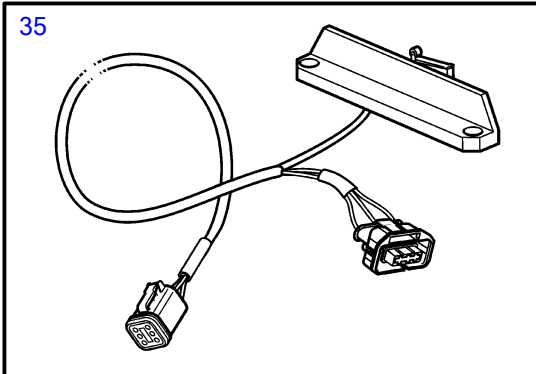

8.1IPSE-JF

26372

8.1IPSE-JF

REF	PART NO.	QTY	DESCRIPTION	SEE SEC.	NOTES
1	3819900	1	Control, black		For twin installation., Black., With neutralswitch.
			• Bulletin P-28-4-13	P-28-4-13-EN	New Electronic Controls for EVC Engines
1	3819902	1	Control, stainless		For twin installation., Stainless., With neutralswitch.
			• Bulletin P-28-4-13	P-28-4-13-EN	New Electronic Controls for EVC Engines
2		1	• Housing		
3	3581674	1	• Gasket		
4		1	• Plate		
5	3581666	2	• Friction washer		
6		2	• Disc		
7		2	• Spring		
8		2	• Guide lug		
9		2	• Spacer ring		
10	3581676	2	• Ring		
11	(3581668)	2	• Gear		Obsolete part
12	1336385	2	• Potentiometer		
13		4	• Washer		
14	3581678	2	• Screw		
15	3581680	2	• Nut		
16		2	• Washer		
17	3581681	2	• Screw		
18		2	• Shift lever		
19	3581675	2	• Ball		
20	(3581673)	2	• Bearing		Obsolete part
21		2	• Washer		
22		2	• Disc spring		
23		2	• Washer		
24		2	• Adjusting screw		
25	3581686	4	• Nut		
26	3584000	2	• Decal		Volvo Penta
	3581669	2	• Decal		EDC
27		4	• Stud		
28	3582830	2	• Plug		Plastic, For 874663
		2	• Plug		Stainless., For 874813
29		4	• Washer		
30	3819903	2	• Microswitch		
31		4	• • Washer		
32		4	• • Nut		
33		X	• • Insulator		See group 30
34		X	• • Cable		See group 30
35	21256757	1	Cable kit		