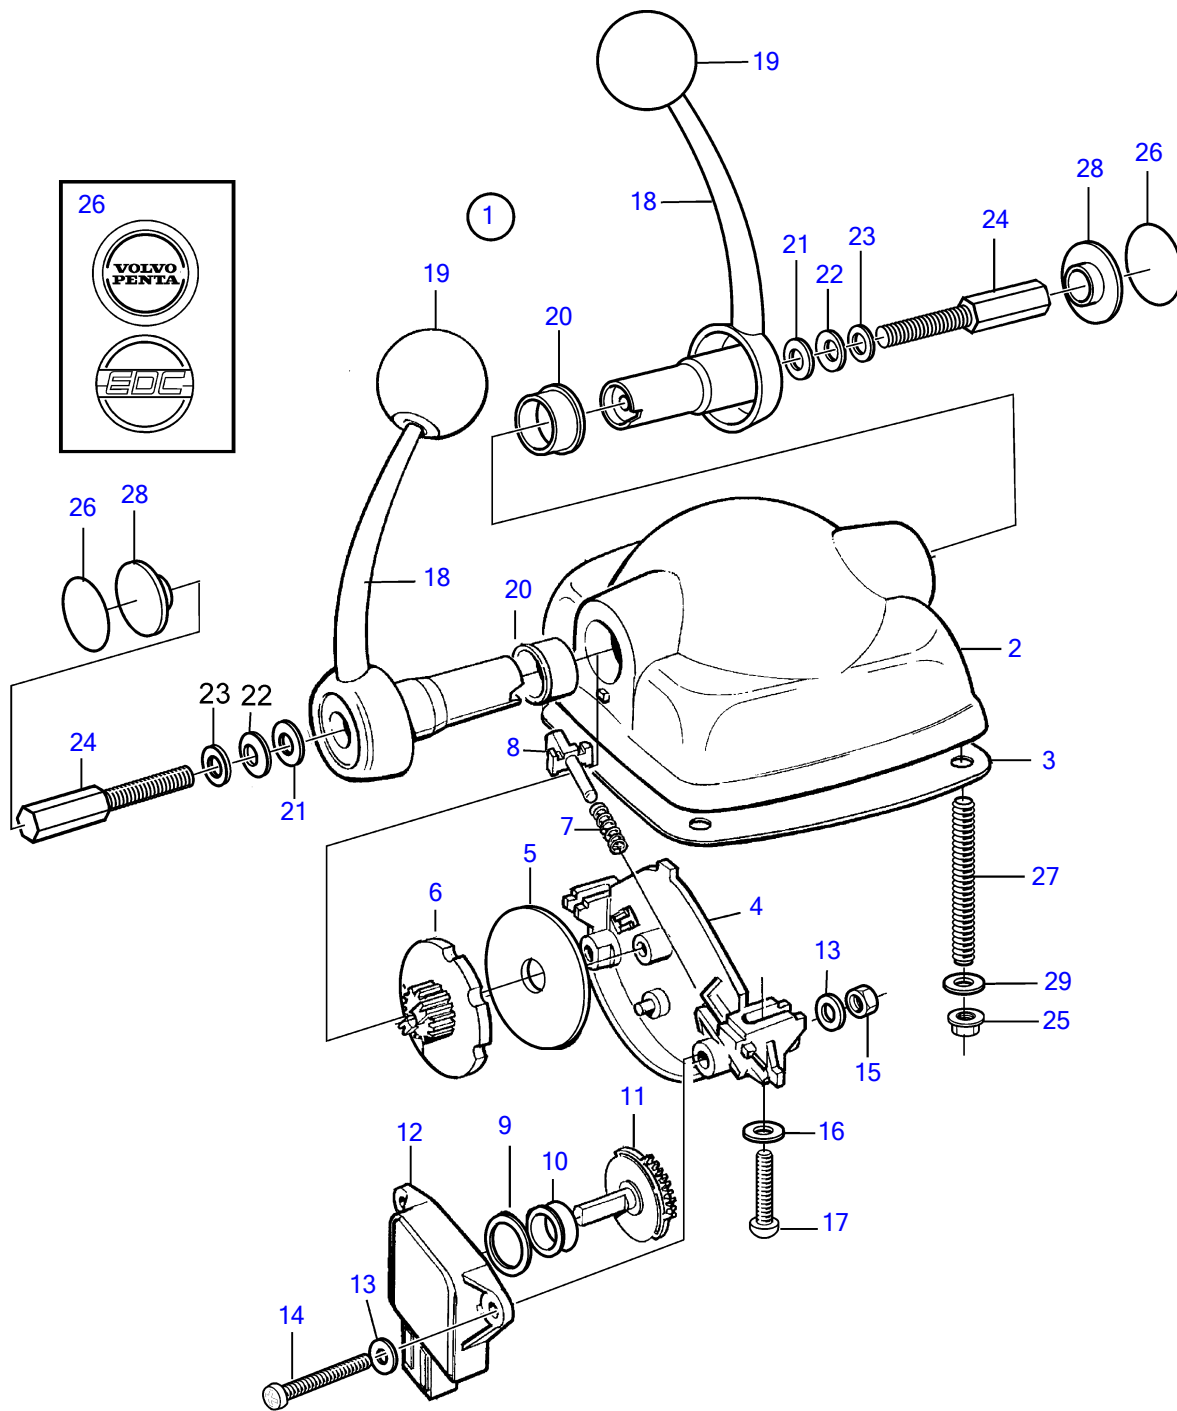

8.1IPSE-JF

26372

8.1IPSE-JF

REF	PART NO.	QTY	DESCRIPTION	SEE SEC.	NOTES
1	3819900	1	Control, black		For twin installation., Black., With neutralswitch.
			• Bulletin P-28-4-13	P-28-4-13-EN	New Electronic Controls for EVC Engines
1	3819902	1	Control, stainless		For twin installation., Stainless., With neutralswitch.
			• Bulletin P-28-4-13	P-28-4-13-EN	New Electronic Controls for EVC Engines
2		1	• Housing		
3	3581674	1	• Gasket		
4		1	• Plate		
5	3581666	2	• Friction washer		
6		2	• Disc		
7		2	• Spring		
8		2	• Guide lug		
9		2	• Spacer ring		
10	3581676	2	• Ring		
11	(3581668)	2	• Gear		Obsolete part
12	1336385	2	• Potentiometer		
13		4	• Washer		
14	3581678	2	• Screw		
15	3581680	2	• Nut		
16		2	• Washer		
17	3581681	2	• Screw		
18		2	• Shift lever		
19	3581675	2	• Ball		
20	(3581673)	2	• Bearing		Obsolete part
21		2	• Washer		
22		2	• Disc spring		
23		2	• Washer		
24		2	• Adjusting screw		
25	3581686	4	• Nut		
26	3584000	2	• Decal		Volvo Penta
	3581669	2	• Decal		EDC
27		4	• Stud		
28	3582830	2	• Plug		Plastic, For 874663
		2	• Plug		Stainless., For 874813
29		4	• Washer		
30	3819903	2	• Microswitch		
31		4	• • Washer		
32		4	• • Nut		
33		X	• • Insulator		See group 30
34		X	• • Cable		See group 30
35	21256757	1	Cable kit		