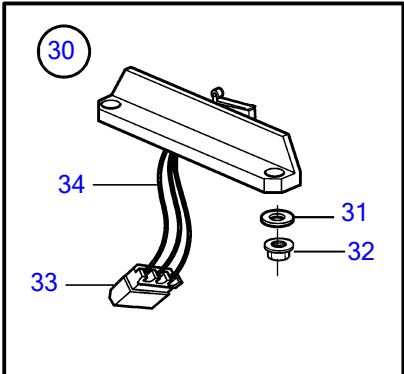

8.1IPSE-JF

26372

8.1IPSE-JF

REF	PART NO.	QTY	DESCRIPTION	SEE SEC.	NOTES
1	3819900	1	Control, black		For twin installation., Black., With neutralswitch.
			• Bulletin P-28-4-13	P-28-4-13-EN	New Electronic Controls for EVC Engines
1	3819902	1	Control, stainless		For twin installation., Stainless., With neutralswitch.
			• Bulletin P-28-4-13	P-28-4-13-EN	New Electronic Controls for EVC Engines
2		1	• Housing		
3	3581674	1	• Gasket		
4		1	• Plate		
5	3581666	2	• Friction washer		
6		2	• Disc		
7		2	• Spring		
8		2	• Guide lug		
9		2	• Spacer ring		
10	3581676	2	• Ring		
11	(3581668)	2	• Gear		Obsolete part
12	1336385	2	• Potentiometer		
13		4	• Washer		
14	3581678	2	• Screw		
15	3581680	2	• Nut		
16		2	• Washer		
17	3581681	2	• Screw		
18		2	• Shift lever		
19	3581675	2	• Ball		
20	(3581673)	2	• Bearing		Obsolete part
21		2	• Washer		
22		2	• Disc spring		
23		2	• Washer		
24		2	• Adjusting screw		
25	3581686	4	• Nut		
26	3584000	2	• Decal		Volvo Penta
	3581669	2	• Decal		EDC
27		4	• Stud		
28	3582830	2	• Plug		Plastic, For 874663
		2	• Plug		Stainless., For 874813
29		4	• Washer		
30	3819903	2	• Microswitch		
31		4	• • Washer		
32		4	• • Nut		
33		X	• • Insulator		See group 30
34		X	• • Cable		See group 30
35	21256757	1	Cable kit		