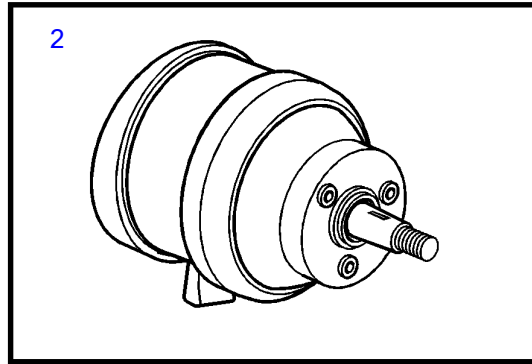

## 8.1IPSCE-PF, 8.1IPSCE-Q

REF	PART NO.	QTY	DESCRIPTION	NOTES
1	21469560	1	Steering wheel hub	
		1	• Steering wheel hub	Molex connectors
2	3841280	1	Steering wheel adjus	Component parts not sold separately
3	21421941	1	Cable, t	6 pin Molex
4	21480272	1	Cable, extension	L=1.5m, 6 pin Molex