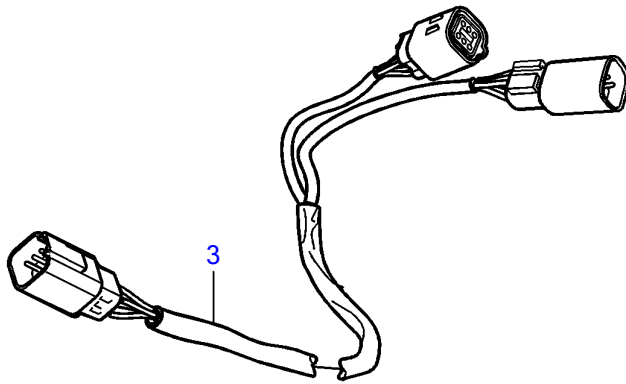

## 8.1IPSCE-PF, 8.1IPSCE-Q

REF	PART NO.	QTY	DESCRIPTION	NOTES
1	21469560	1	Steering wheel hub	
		1	• Steering wheel hub	Molex connectors
2	3841280	1	Steering wheel adjus	Component parts not sold separately
3	21421941	1	Cable, t	6 pin Molex
4	21480272	1	Cable, extension	L=1.5m, 6 pin Molex