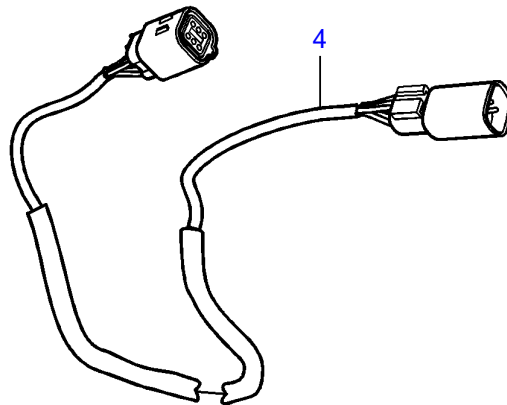

## 8.1IPSCE-PF, 8.1IPSCE-Q

REF	PART NO.	QTY	DESCRIPTION	NOTES
1	21469560	1	Steering wheel hub	
		1	• Steering wheel hub	Molex connectors
2	3841280	1	Steering wheel adjus	Component parts not sold separately
3	21421941	1	Cable, t	6 pin Molex
4	21480272	1	Cable, extension	L=1.5m, 6 pin Molex