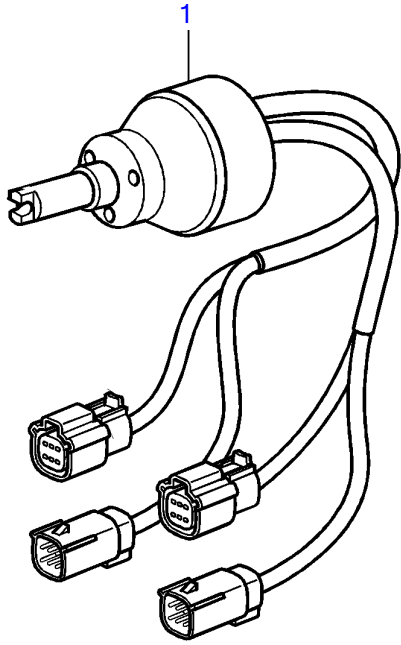

## 8.1IPSCE-PF, 8.1IPSCE-Q

REF	PART NO.	QTY	DESCRIPTION	NOTES
1	21469560	1	Steering wheel hub	
		1	• Steering wheel hub	Molex connectors
2	3841280	1	Steering wheel adjus	Component parts not sold separately
3	21421941	1	Cable, t	6 pin Molex
4	21480272	1	Cable, extension	L=1.5m, 6 pin Molex