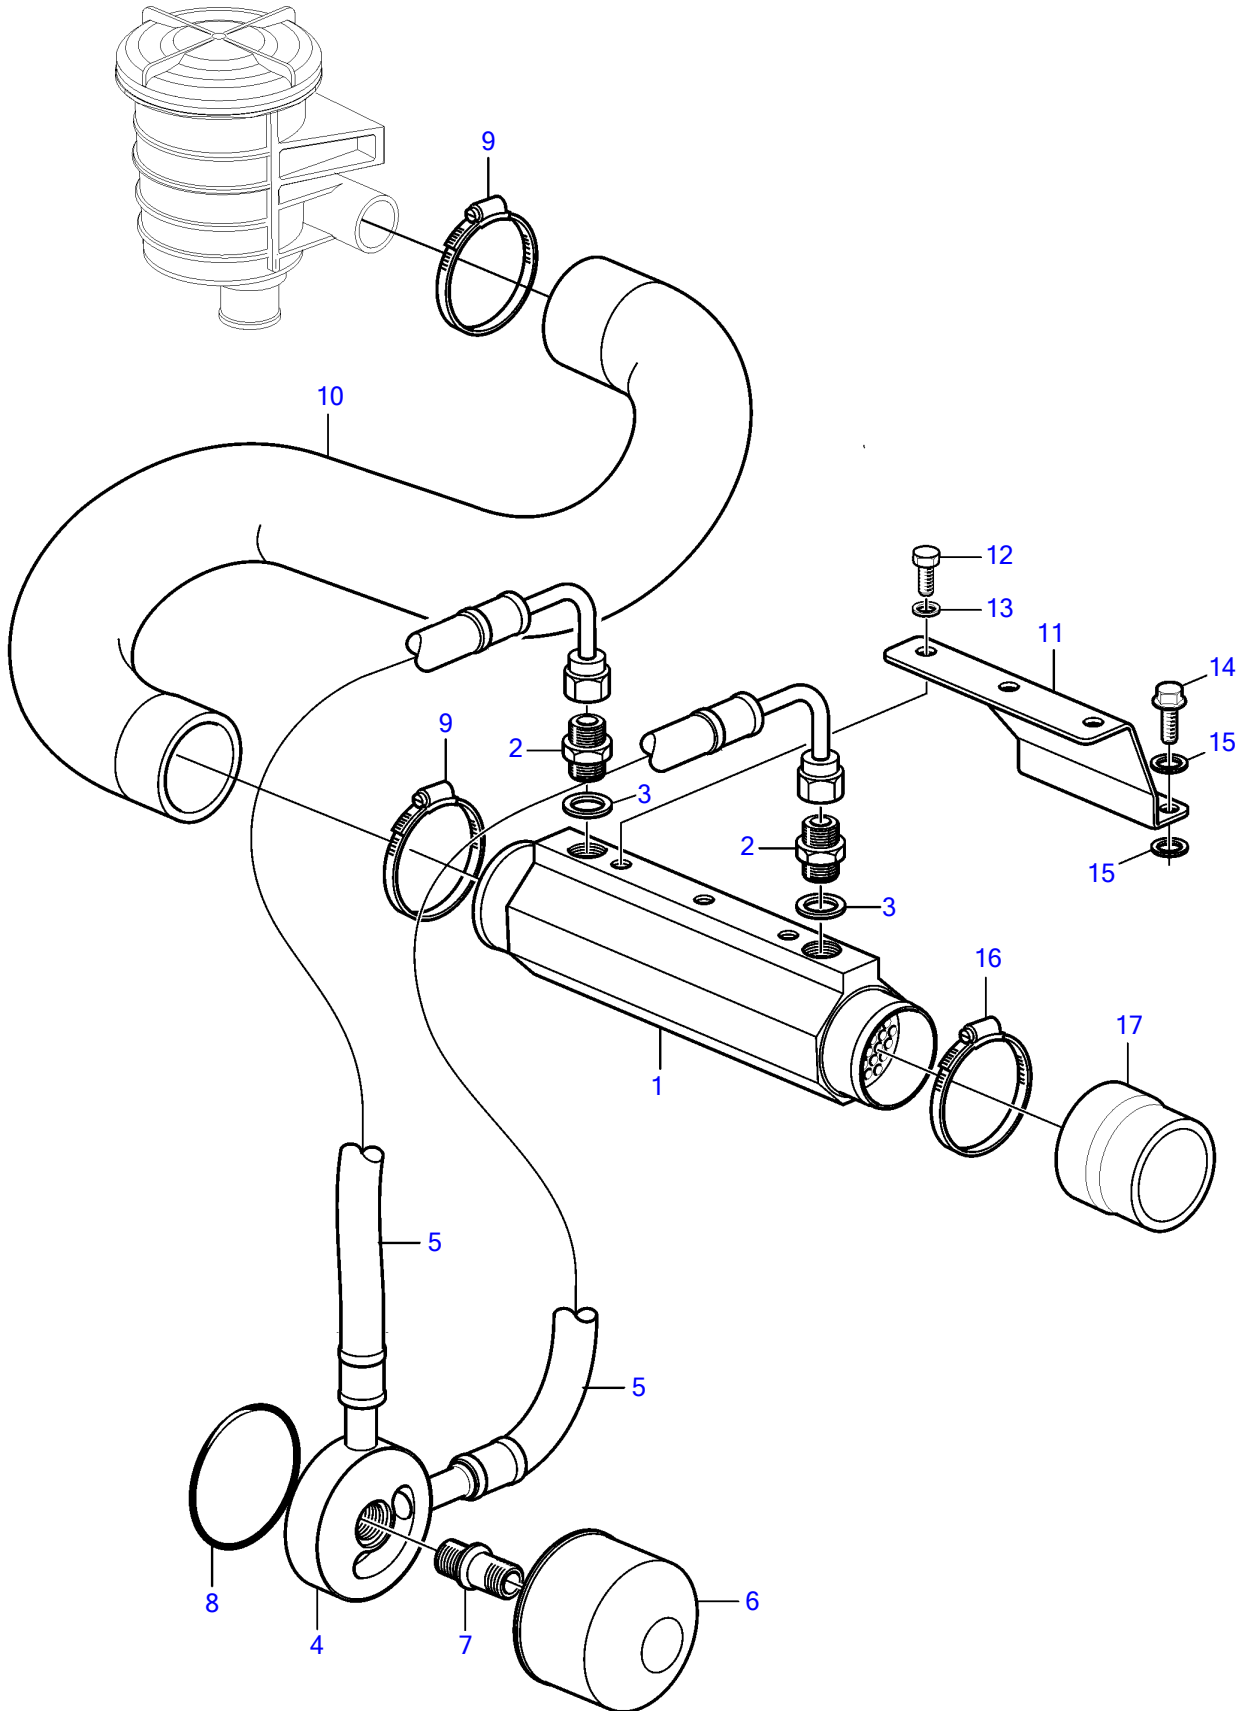

8.1IPSCE-JF, 8.1IPSCE-MF

8.1IPSCE-JF, 8.1IPSCE-MF

REF	PART NO.	QTY	DESCRIPTION	SEE SEC.	NOTES
1	3807876	1	Oil cooler		
2	192639	2	Nipple		
3	11998	2	Gasket		
4	3841733	1	Adapter kit		Standard
	3817491	1	Adapter kit		Jackshaft
5		2	• Oil line		not sold separately
6	834337	1	Oil filter		
			• Bulletin P-18-3-8	P-18-3-8-EN	Return/Scrap of Oil Filter
7	3807490	1	Nipple		
8	925255	1	O-ring		
9	3854978	2	Hose clamp		
10	40005356	1	Hose		
11	3807878	1	Bracket		
12	963566	3	Hexagon screw		
13	941670	3	Washer		
14	945444	2	Flange screw		
15	3840106	4	Washer		Isolation
16	3854978	1	Hose clamp		
17	21151535	1	Hose		