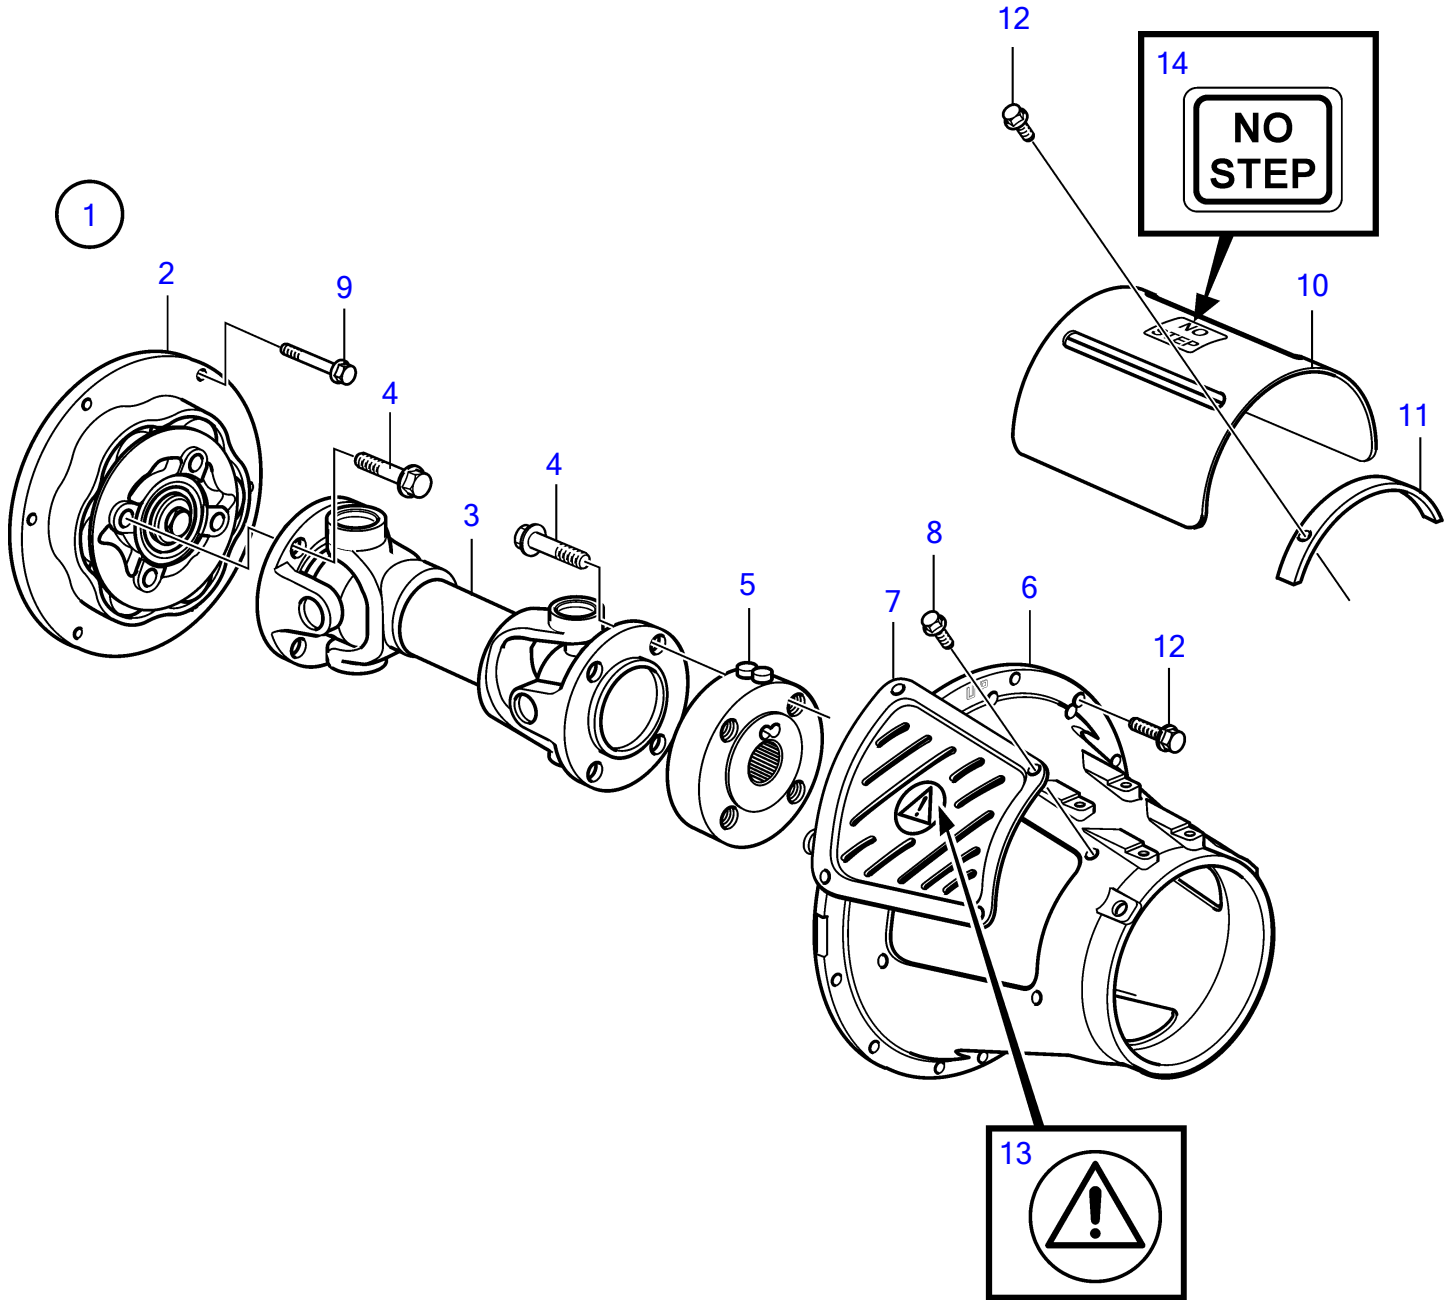

8.1IPSCE-JF, 8.1IPSCE-MF

25829

8.1IPSCE-JF, 8.1IPSCE-MF

REF	PART NO.	QTY	DESCRIPTION	NOTES
1	3595235	1	Flexible coupling	
2	21509615	1	• Roller kit	Kit includes 6 pcs rubber rollers
3	3861048	1	Propeller shaft	L=335mm
4	465826	8	Flange screw	
5	3862153	1	Flange	
6	3861047	1	Protecting casing	Replaced by 21657788
	21657788	1	Protecting casing	
7	3862871	2	Protecting screen	
8	968476	8	Flange screw	
9	965186	6	Flange screw	
10	3862515	1	Protecting plate	
11	3862869	1	Tensioning ring	
12	946752	11	Flange screw	
13	3817024	2	Decal	
14	841144	1	Decal	