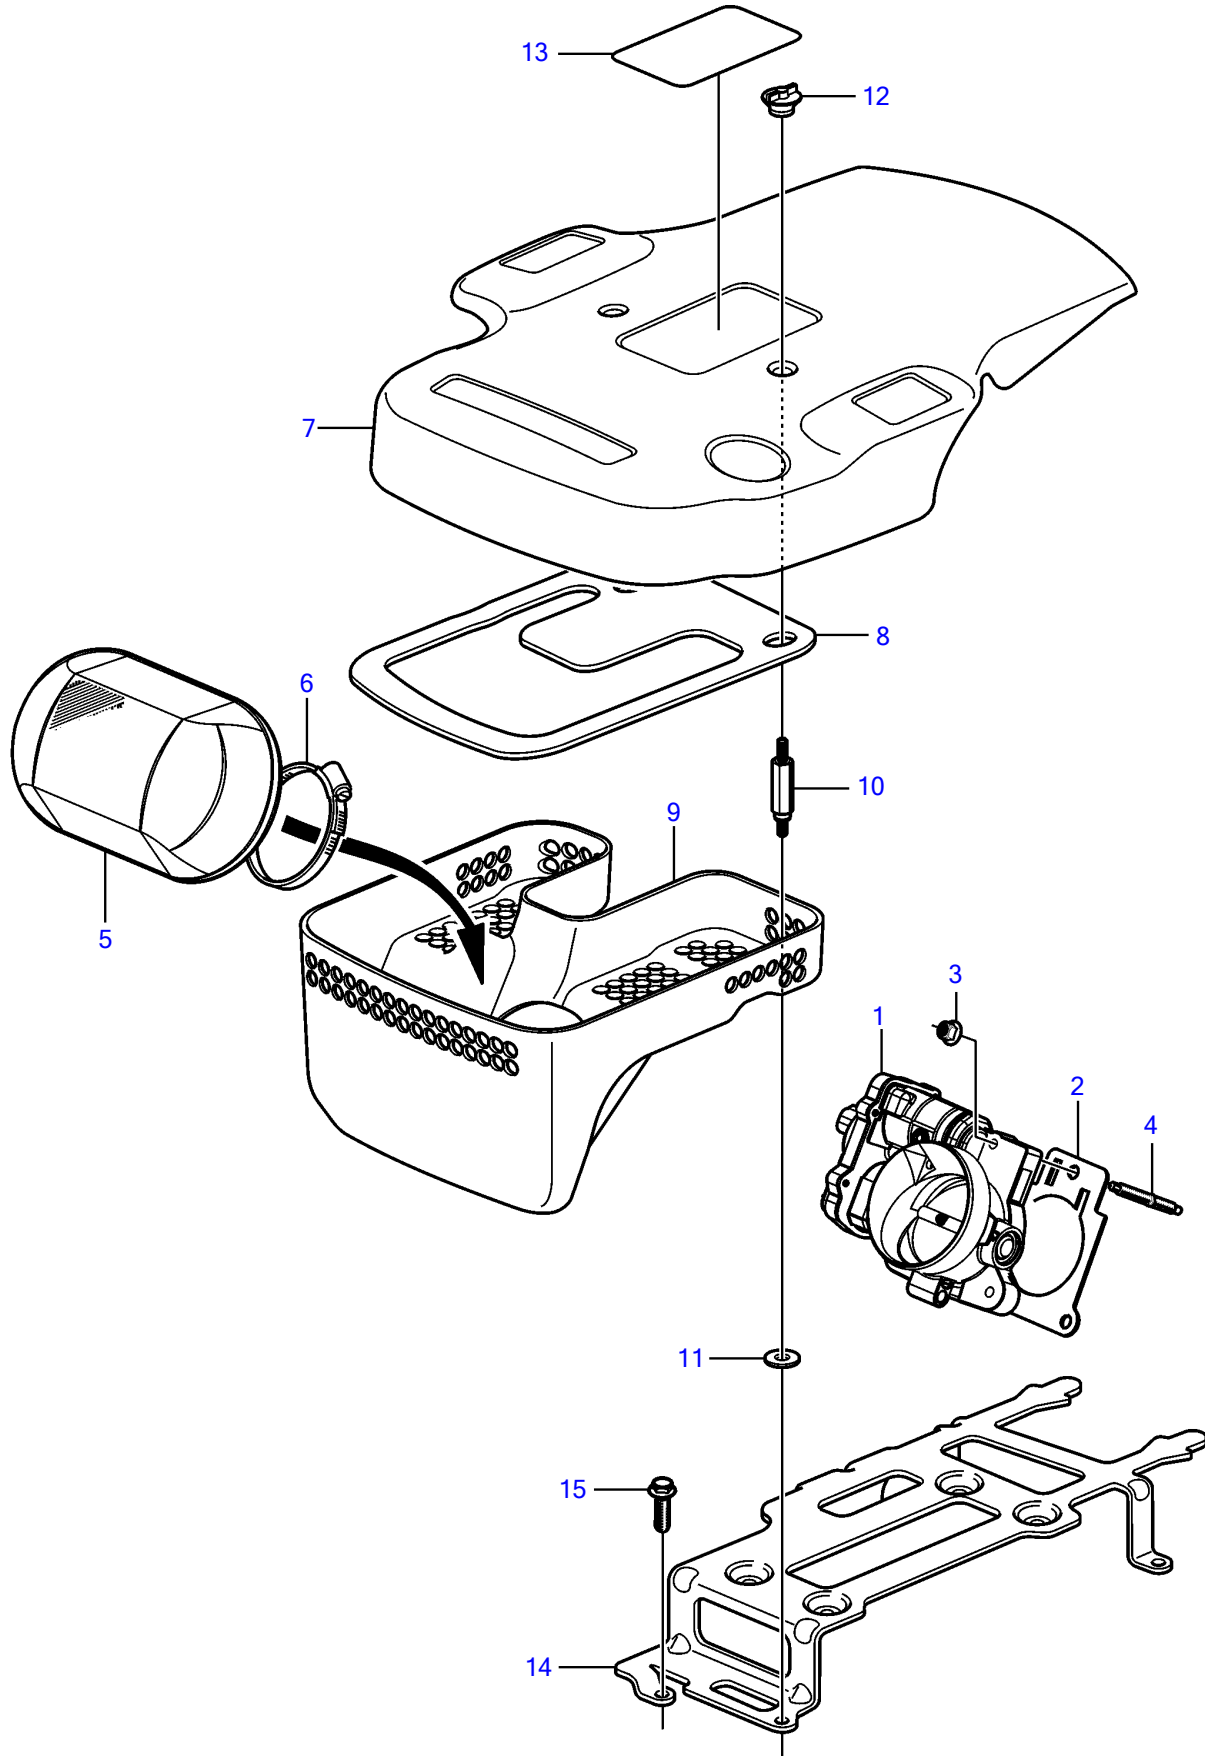

8.1IPSCE-JF, 8.1IPSCE-MF

8.1IPSCE-JF, 8.1IPSCE-MF

REF	PART NO.	QTY	DESCRIPTION	NOTES
1	3817844	1	Throttle body	
		1	• Switch, idle validation	not sold separately
		2	• Sensor, throttle position	not sold separately
2	3593644	1	Gasket kit	
3	981124	3	Flange nut	
4	3857486	3	Stud	
5	3818427	1	Flame shield	
6	3847663	1	Hose clamp	
7	21129539	1	Cover	
8	40005098	1	• Gasket	
9	3847652	1	Muffler	
10	21128472	2	Support	
11	(3852054)	1	Washer	Obsolete part
12	3841608	2	Wing nut	
13	40005139	1	Decal	IPS500G
	21176793	1	Decal	IPS550G
14	40005740	1	Bracket	
15	946544	3	Flange screw	