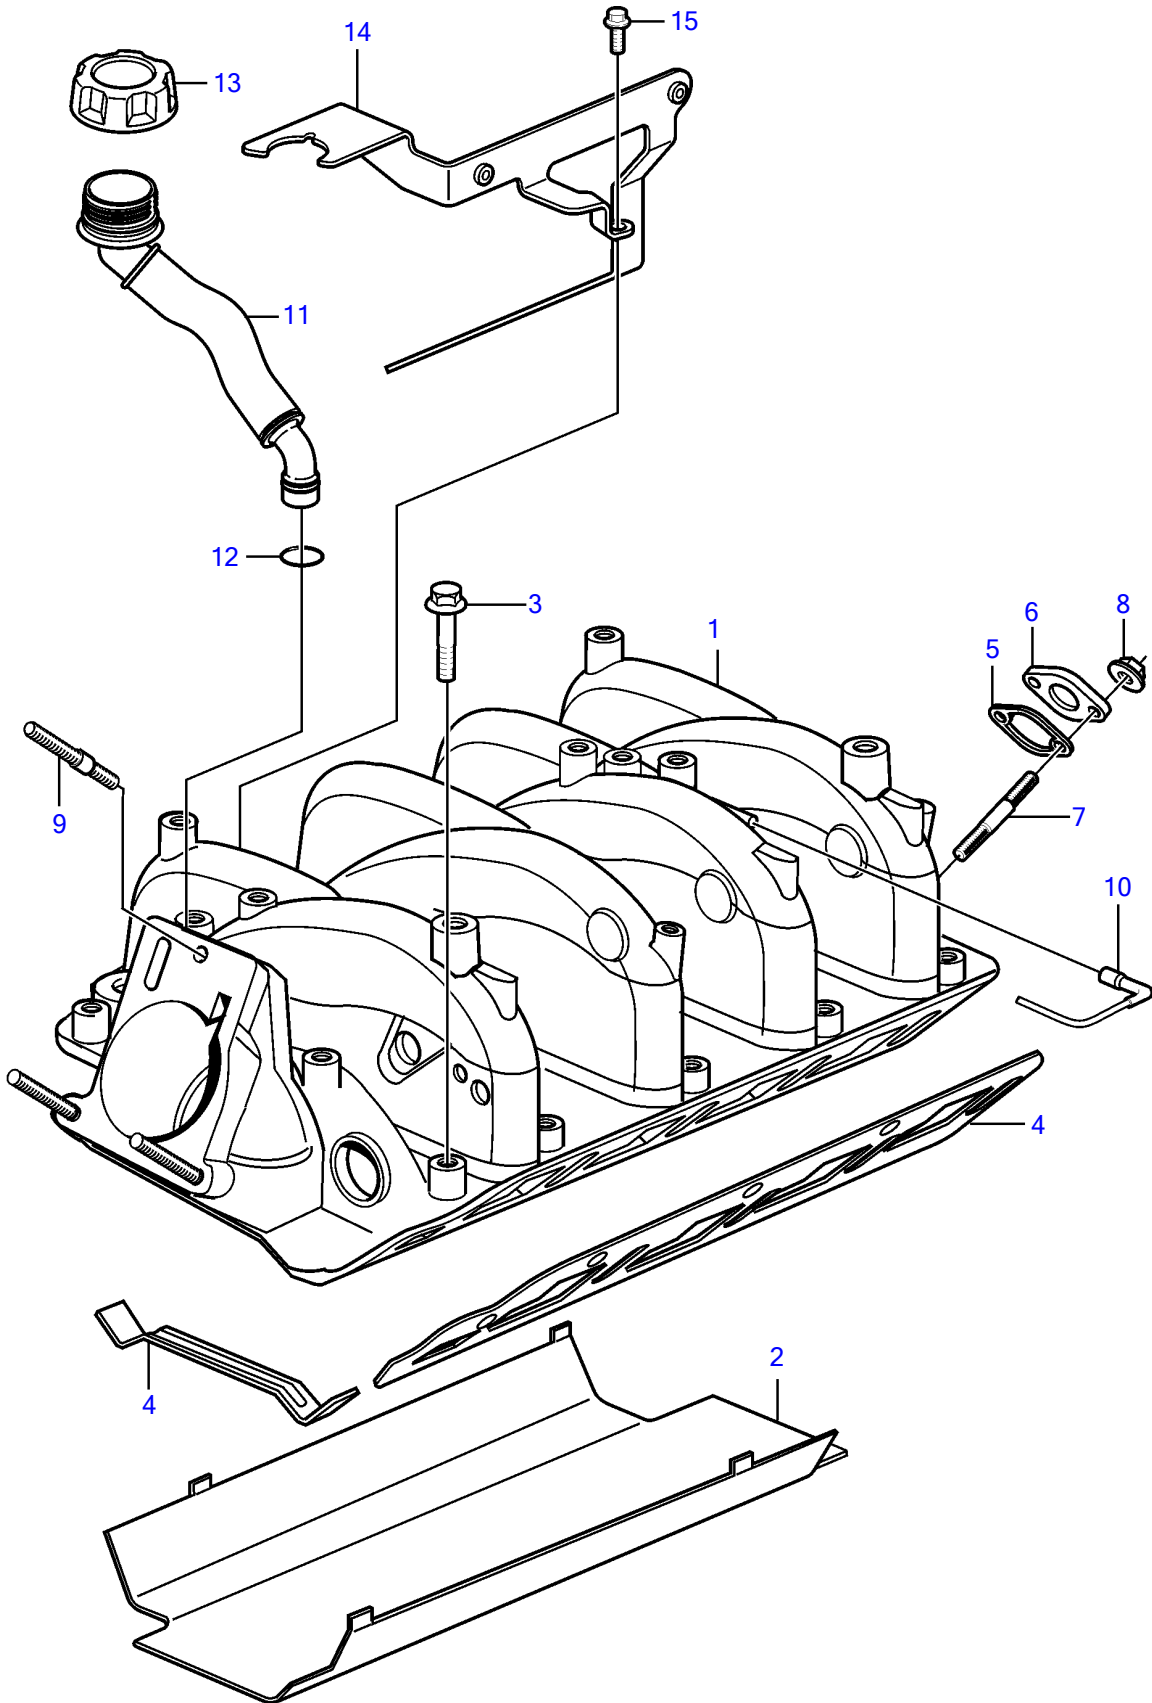

8.1IPSCE-JF, 8.1IPSCE-MF

8.1IPSCE-JF, 8.1IPSCE-MF

REF	PART NO.	QTY	DESCRIPTION	NOTES
1	3808519	1	Inlet pipe	
2		1	Shield	part not sold
3	3808529	10	Bolt	
4	3808528	1	Intake gasket	
5	3861023	1	Gasket	
6	(3861001)	1	Cover	Obsolete part
7		2	Stud	part not sold
8		2	Nut	part not sold
9	3857486	3	Stud	
10	3589018	1	Hose	
11	3889451	1	Oil filler pipe	
12	3595492	1	• O-ring	
13	20808207	1	Oil filler cap	
14	21142245	1	Bracket	
15	946544	1	Flange screw	