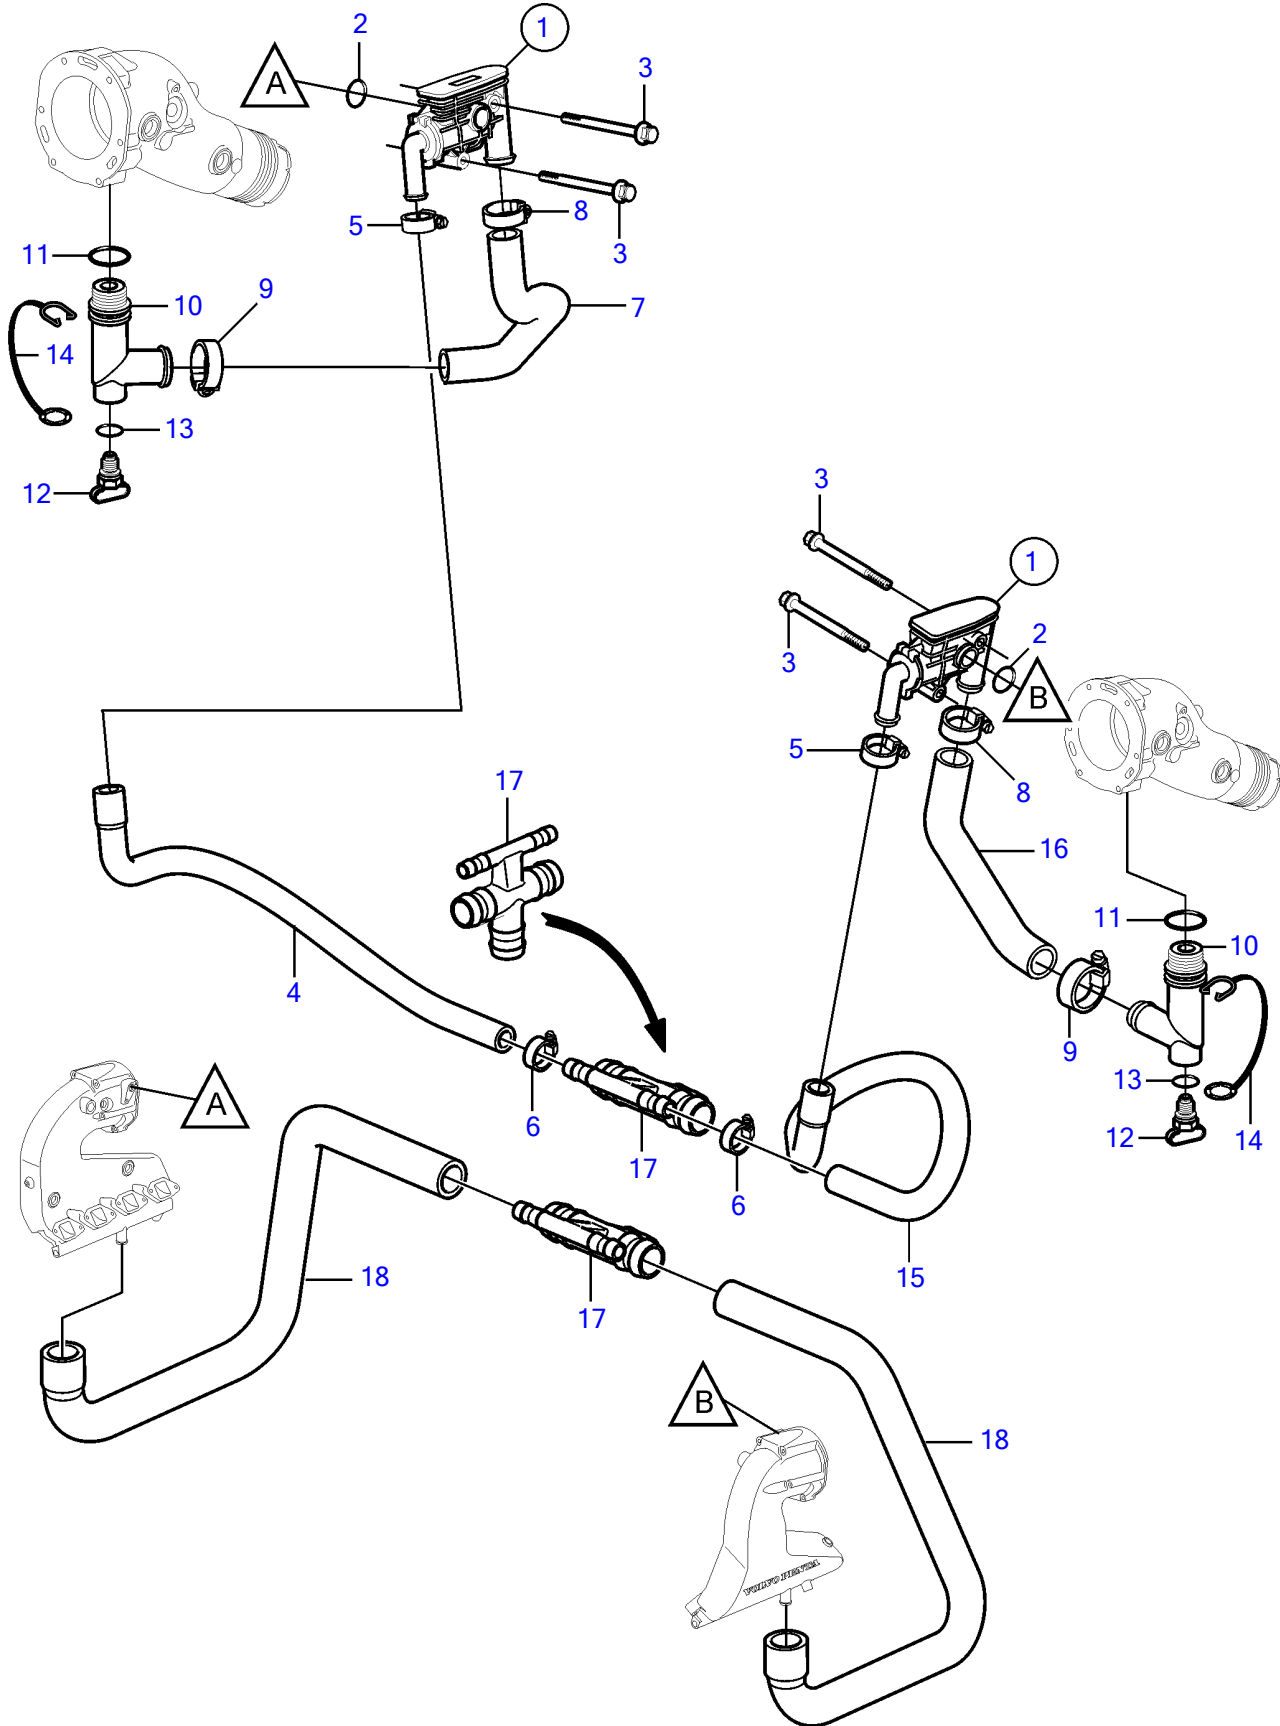

8.1IPSCE-JF, 8.1IPSCE-MF

8.1IPSCE-JF, 8.1IPSCE-MF

REF	PART NO.	QTY	DESCRIPTION	NOTES
1	40005486	1	Thermostat housing	Starboard
	40005487	1	Thermostat housing	Port
		1	• Thermostat	not sold separately
		1	• Fitting	not sold separately
		1	• Spring	not sold separately
		1	• Elbow	not sold separately
		1	• O-ring	not sold separately
		1	• Screw	not sold separately
2	21111308	2	O-ring	
3	965177	4	Flange screw	
4	21169707	1	Cooling hose	
		1		Exhaust, High
5	3853794	2	Hose clamp	
6	3853794	2	Hose clamp	
7	3594911	1	Hose	
8	3812303	2	Hose clamp	
9	3812303	2	Hose clamp	
10	21115770	2	Adapter	
11		2	• O-ring	not sold separately
12	21114522	2	Drain plug	
	3849500	2	• Plug	Replaced by 21114522, not sold separately
13	976970	2	• O-ring	not sold separately
14	3849892	2	• Retainer	
15	21169707	1	Cooling hose	
		1		Exhaust, High
16	3595100	1	Cooling hose	
17	3595176	1	Adapter	
18		2	Hose	