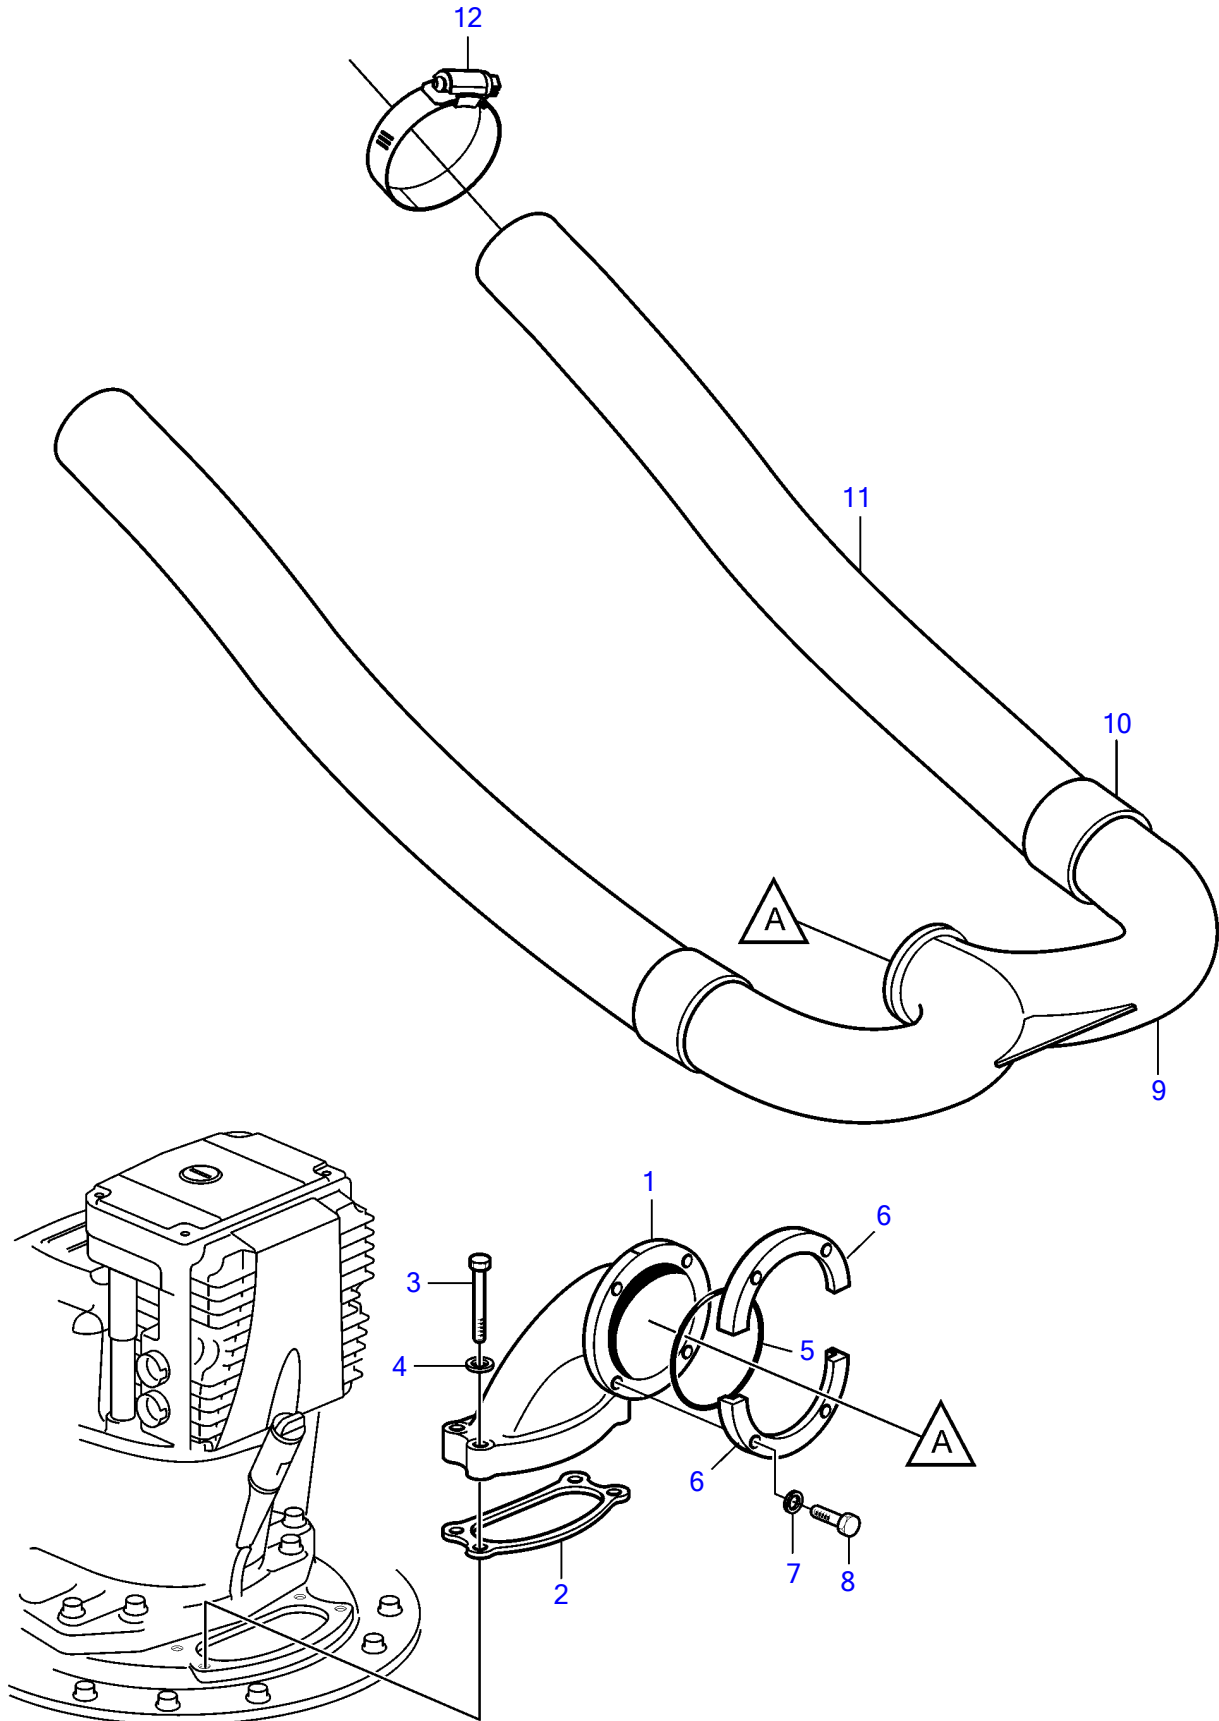

8.1IPSCE-JF, 8.1IPSCE-MF

8.1IPSCE-JF, 8.1IPSCE-MF

REF	PART NO.	QTY	DESCRIPTION	NOTES
1	3861077	1	Exhaust riser	
2	3862150	1	Gasket	
3	984699	4	Hexagon screw	
4	942551	8	Washer	
5	424830	1	Sealing ring	
6	3819212	2	Flange	
7	942551	4	Washer	
8	984698	4	Hexagon screw	
9	3594002	1	Exhaust pipe	For standard (335mm) jackshaft
10		2	Clamp	not sold separately
11		2	Hose	not sold separately
12	3863443	4	Hose clamp	