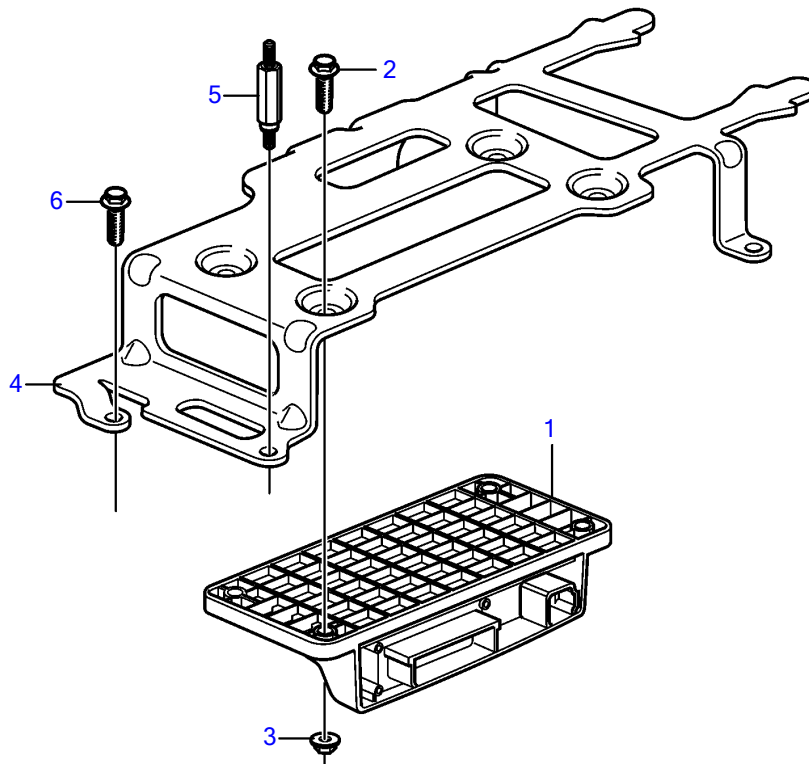

8.1IPSCE-JF, 8.1IPSCE-MF

24121

8.1IPSCE-JF, 8.1IPSCE-MF

REF	PART NO.	QTY	DESCRIPTION
1	3849496	1	Control unit
2	945444	4	Flange screw
3	945408	4	Flange nut
4	40005740	1	Bracket
5	21128472	2	Support
6	946544	3	Flange screw