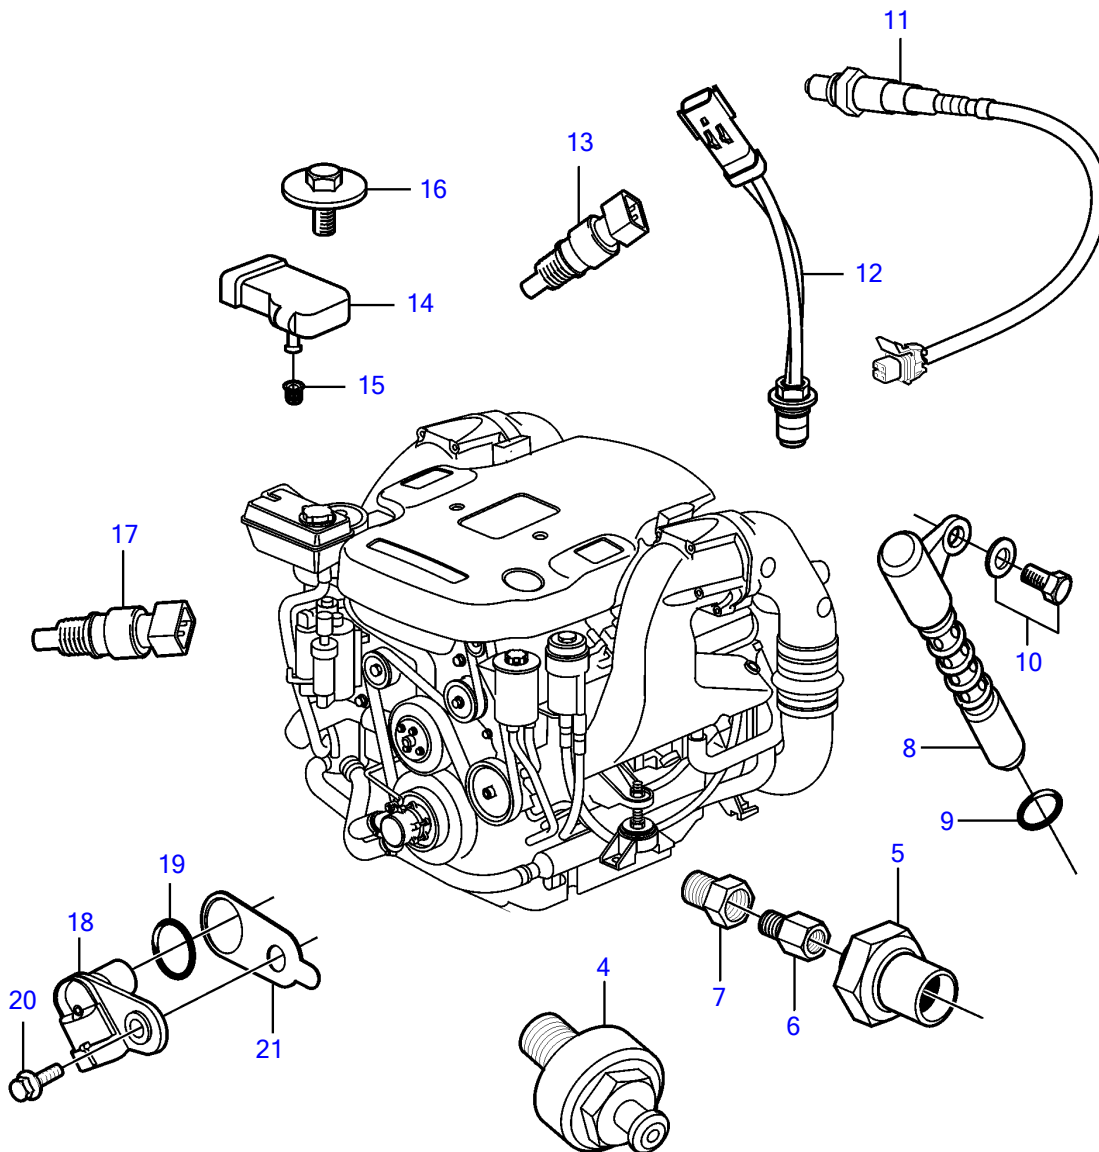

8.1IPSCE-JF

8.1IPSCE-JF

REF	PART NO.	QTY	DESCRIPTION	NOTES
1	3875211	1	Module	
2	3843651	4	Flange screw	
3	3595472	1	Bracket	
4	3861301	2	Knock sensor	
5	3887328	1	Sensor	
6	3887970	1	Fitting	
7	3857816	1	Bushing	
8	3808516	1	Sensor, crankshaft position	
9		1	• O-ring	not sold separately
10	3861262	1	Bolt	
11	3883724	4	Sensor, oxygen	
12	3889526	4	Sensor, temperature	
13	3854527	1	Sensor, mat	
14	3861321	1	Sensor, map	
15	3858988	1	• Sealing	
16	3861240	1	Bolt	
17	3850397	1	Switch, coolant water temp.	
18	3808513	1	Sensor, camshaft position	
19		1	• O-ring	not sold separately
20		1	Screw	part not sold
21		1	Spacer	part not sold