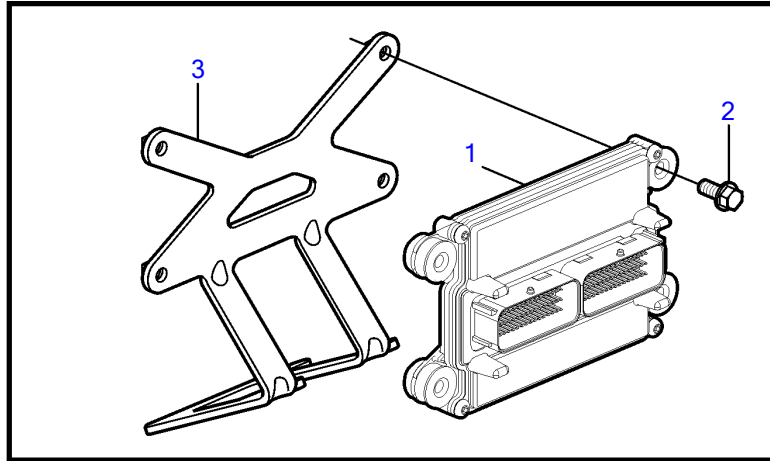

8.1IPSCE-JF

8.1IPSCE-JF

REF	PART NO.	QTY	DESCRIPTION	NOTES
1	3875211	1	Module	
2	3843651	4	Flange screw	
3	3595472	1	Bracket	
4	3861301	2	Knock sensor	
5	3887328	1	Sensor	
6	3887970	1	Fitting	
7	3857816	1	Bushing	
8	3808516	1	Sensor, crankshaft position	
9		1	• O-ring	not sold separately
10	3861262	1	Bolt	
11	3883724	4	Sensor, oxygen	
12	3889526	4	Sensor, temperature	
13	3854527	1	Sensor, mat	
14	3861321	1	Sensor, map	
15	3858988	1	• Sealing	
16	3861240	1	Bolt	
17	3850397	1	Switch, coolant water temp.	
18	3808513	1	Sensor, camshaft position	
19		1	• O-ring	not sold separately
20		1	Screw	part not sold
21		1	Spacer	part not sold