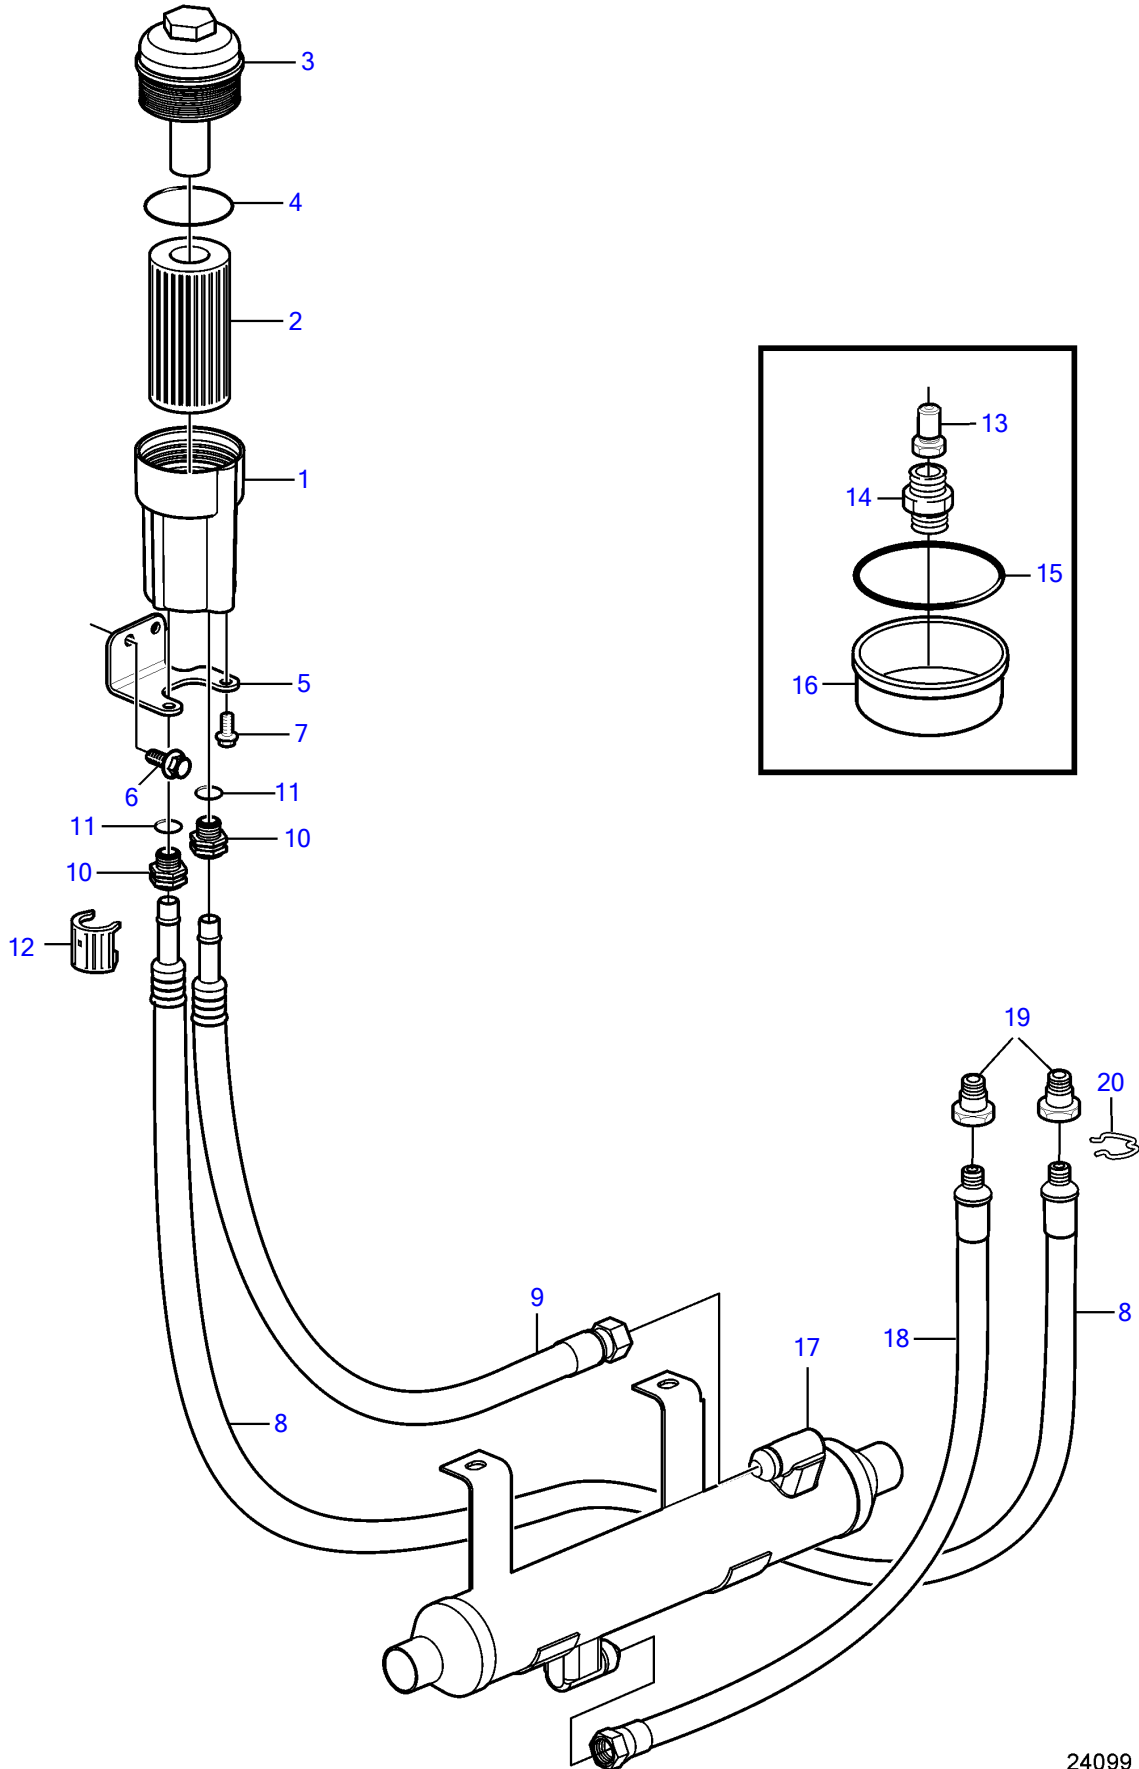

8.1IPSCE-JF, 8.1IPSCE-MF

8.1IPSCE-JF, 8.1IPSCE-MF

REF	PART NO.	QTY	DESCRIPTION	NOTES
1	3886659	1	Oil reservoir	
2	8692305	1	Oil filter	
3	3875234	1	Cardboard tube	
4		1	• O-ring	not sold separately
5	21106491	1	Bracket	
6	3595499	2	Flange screw	
7	3595499	2	Flange screw	
8	3888723	1	Oil line	
9	3888721	1	Oil line	
10	3886181	2	Fitting screw	
11		2	• O-ring	not sold separately
12	3888543	2	Clip	
13	857518	1	Valve	
14	3852097	1	Connector	
15	3852470	1	O-ring	
16	3860951	1	Housing	
17	3808572	1	Oil cooler	
18	3886071	1	Oil line	
19	3859083	2	Retainer	
20		2	• Clip	not sold separately