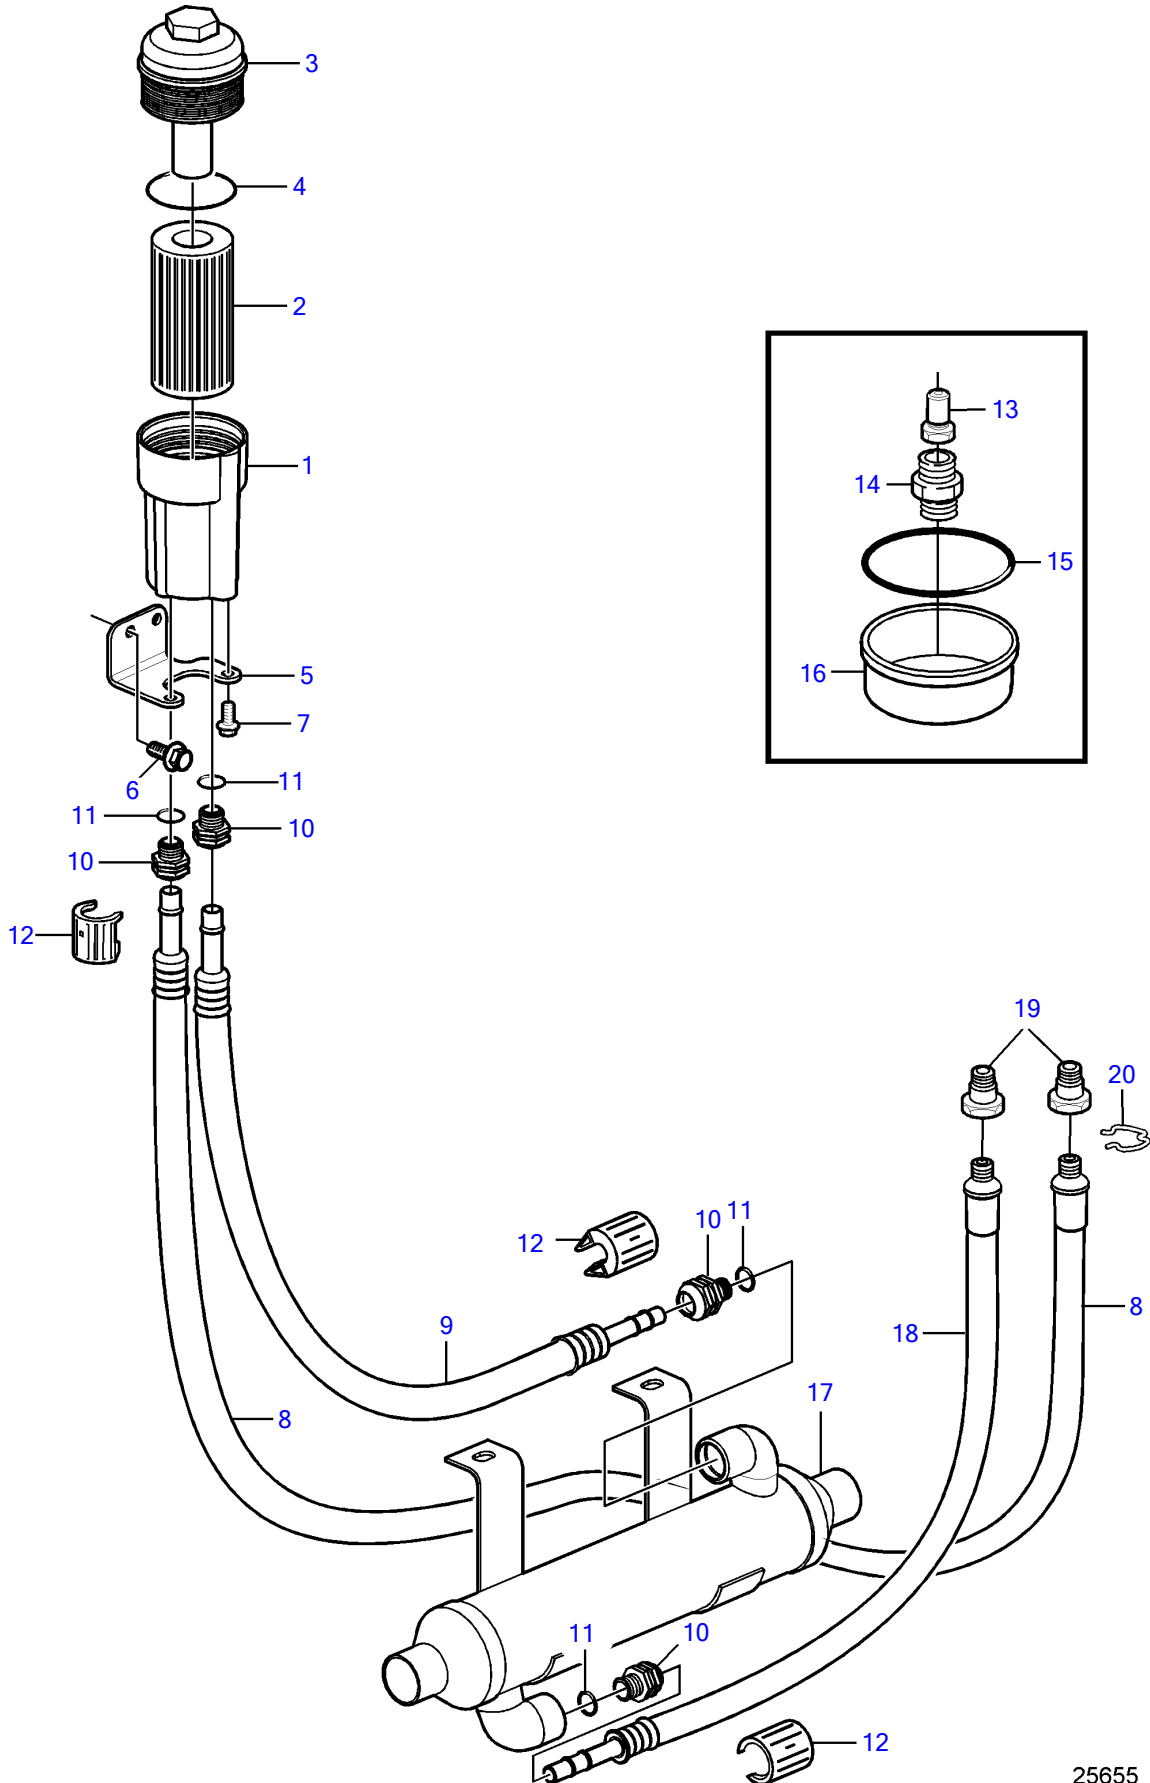

8.1IPSCE-MF

8.1IPSCE-MF

REF	PART NO.	QTY	DESCRIPTION	NOTES
1	3886659	1	Oil reservoir	
2	8692305	1	Oil filter	
3	3875234	1	Cardboard tube	
4		1	• O-ring	not sold separately
5	21106491	1	Bracket	
6	3595499	2	Flange screw	
7	3595499	2	Flange screw	
8	3888723	1	Oil line	
9	21259686	1	Oil line	
10	3886181	4	Fitting screw	
11		4	• O-ring	not sold separately
12	3888543	4	Clip	
13	857518	1	Valve	
14	3852097	1	Connector	
15	3852470	1	O-ring	
16	3860951	1	Housing	
17	21259633	1	Oil cooler	
18	21259684	1	Oil line	
19	3859083	2	Retainer	
20		2	• Clip	not sold separately