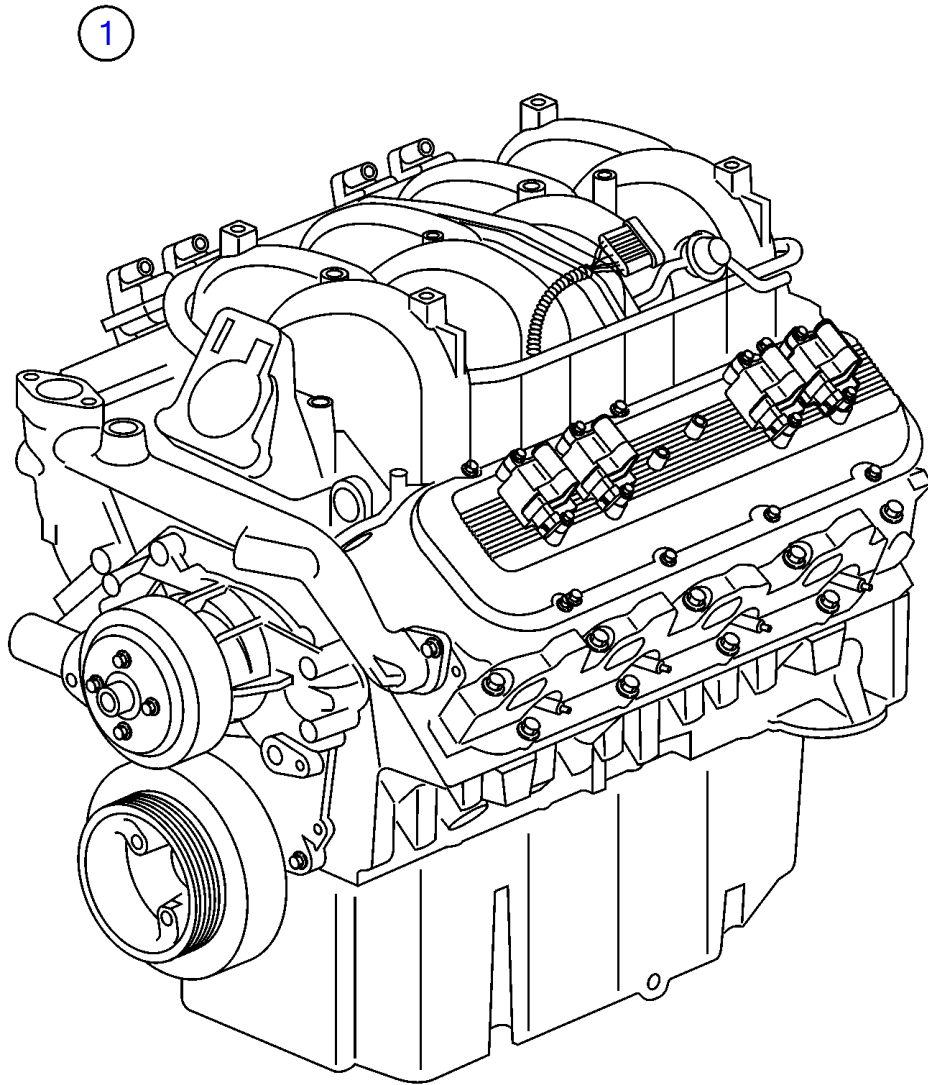

8.1IPSCE-JF, 8.1IPSCE-MF

24338

8.1IPSCE-JF, 8.1IPSCE-MF

| REF | PART NO. | QTY | DESCRIPTION | SEE SEC. | NOTES |
|-----|----------|-----|----------------------|--------------|--|
| 1 | | | | | Image is a generic picture of longblock, details about included parts are in parts bulletin. |
| | 3863398 | 1 | Longblock | | |
| | | | • Bulletin P-21-0-26 | P-21-0-26-EN | 8.1L Longblock, remanufactured |
| | | | | | |