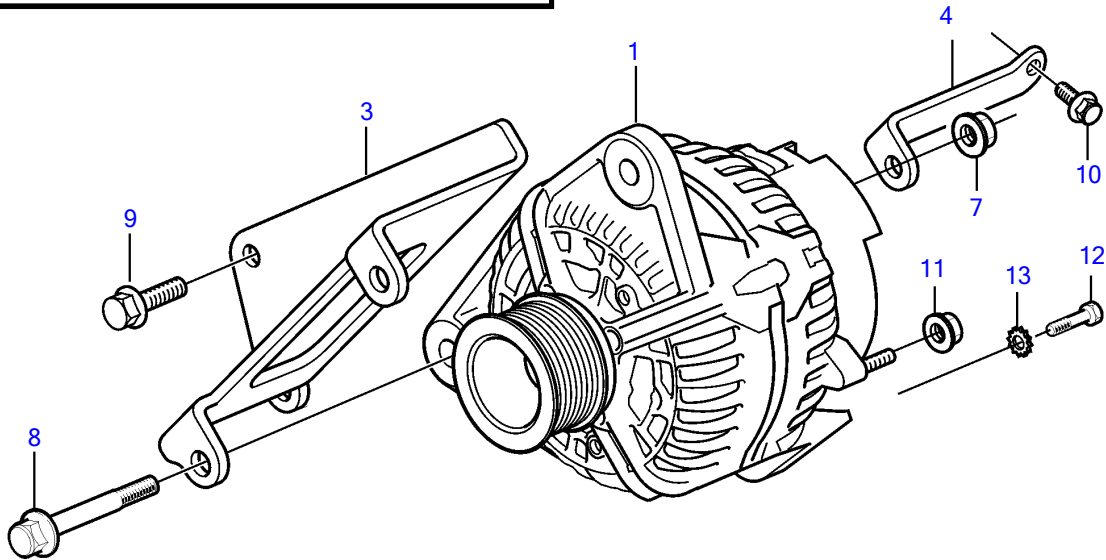

8.1IPSCE-JF, 8.1IPSCE-MF

26031

8.1IPSCE-JF, 8.1IPSCE-MF

REF	PART NO.	QTY	DESCRIPTION	NOTES
1	21184419	1	Alternator	
2		1	Belt	
3		1	Bracket	
4		1	Bracket	
5		1	Wiring harness	
6	3861009	1	Pulley	
7	3857181	2	Flange lock nut	
8	3860169	2	Flange screw	
9	946441	2	Flange screw	
10	946441	1	Flange screw	
11	945408	1	Flange nut	B+
12	3852208	1	Screw	Ground wire
13	3852520	1	Washer	
14	21129745	1	Dipstick tube	
15	21133055	1	Dipstick