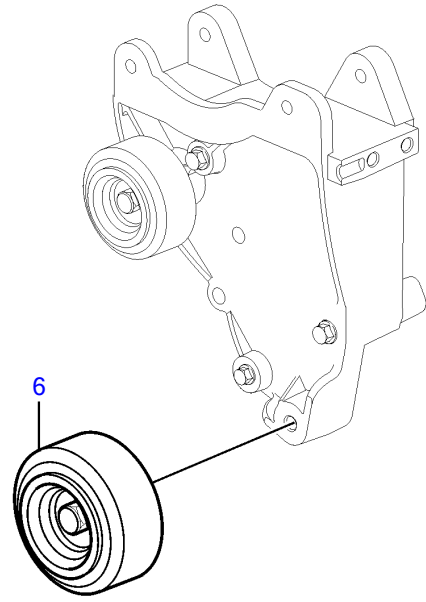

8.1IPSCE-JF, 8.1IPSCE-MF

26031

## 8.1IPSCE-JF, 8.1IPSCE-MF

REF	PART NO.	QTY	DESCRIPTION	NOTES
1	21184419	1	Alternator	
2		1	Belt	
3		1	Bracket	
4		1	Bracket	
5		1	Wiring harness	
6	3861009	1	Pulley	
7	3857181	2	Flange lock nut	
8	3860169	2	Flange screw	
9	946441	2	Flange screw	
10	946441	1	Flange screw	
11	945408	1	Flange nut	B+
12	3852208	1	Screw	Ground wire
13	3852520	1	Washer	
14	21129745	1	Dipstick tube	
15	21133055	1	Dipstick	