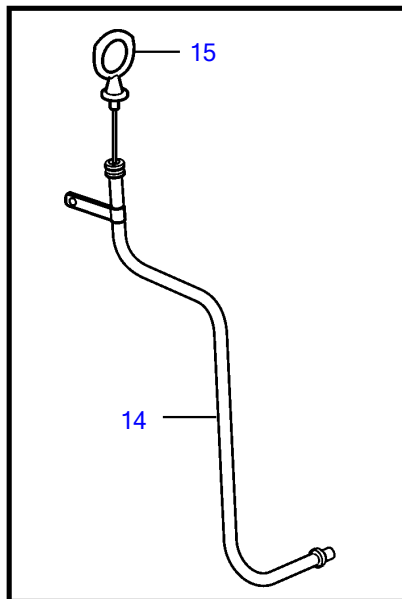

8.1IPSCE-JF, 8.1IPSCE-MF

26031

## 8.1IPSCE-JF, 8.1IPSCE-MF

REF	PART NO.	QTY	DESCRIPTION	NOTES
1	21184419	1	Alternator	
2		1	Belt	
3		1	Bracket	
4		1	Bracket	
5		1	Wiring harness	
6	3861009	1	Pulley	
7	3857181	2	Flange lock nut	
8	3860169	2	Flange screw	
9	946441	2	Flange screw	
10	946441	1	Flange screw	
11	945408	1	Flange nut	B+
12	3852208	1	Screw	Ground wire
13	3852520	1	Washer	
14	21129745	1	Dipstick tube	
15	21133055	1	Dipstick	