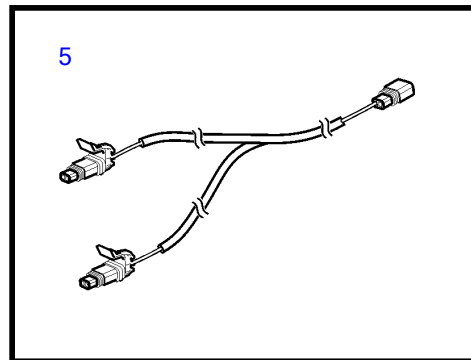

8.1IPSCE-JF, 8.1IPSCE-MF

26031

8.1IPSCE-JF, 8.1IPSCE-MF

REF	PART NO.	QTY	DESCRIPTION	NOTES
1	21184419	1	Alternator	
2		1	Belt	
3		1	Bracket	
4		1	Bracket	
5		1	Wiring harness	
6	3861009	1	Pulley	
7	3857181	2	Flange lock nut	
8	3860169	2	Flange screw	
9	946441	2	Flange screw	
10	946441	1	Flange screw	
11	945408	1	Flange nut	B+
12	3852208	1	Screw	Ground wire
13	3852520	1	Washer	
14	21129745	1	Dipstick tube	
15	21133055	1	Dipstick