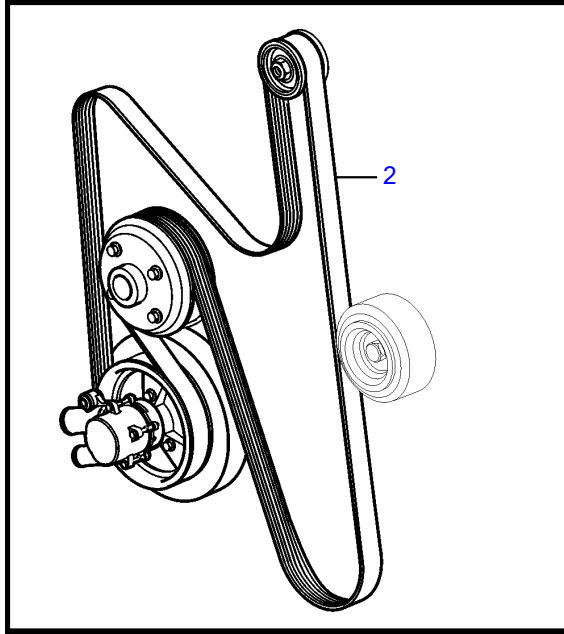

8.1IPSCE-JF, 8.1IPSCE-MF

26031

8.1IPSCE-JF, 8.1IPSCE-MF

REF	PART NO.	QTY	DESCRIPTION	NOTES
1	21184419	1	Alternator	
2		1	Belt	
3		1	Bracket	
4		1	Bracket	
5		1	Wiring harness	
6	3861009	1	Pulley	
7	3857181	2	Flange lock nut	
8	3860169	2	Flange screw	
9	946441	2	Flange screw	
10	946441	1	Flange screw	
11	945408	1	Flange nut	B+
12	3852208	1	Screw	Ground wire
13	3852520	1	Washer	
14	21129745	1	Dipstick tube	
15	21133055	1	Dipstick