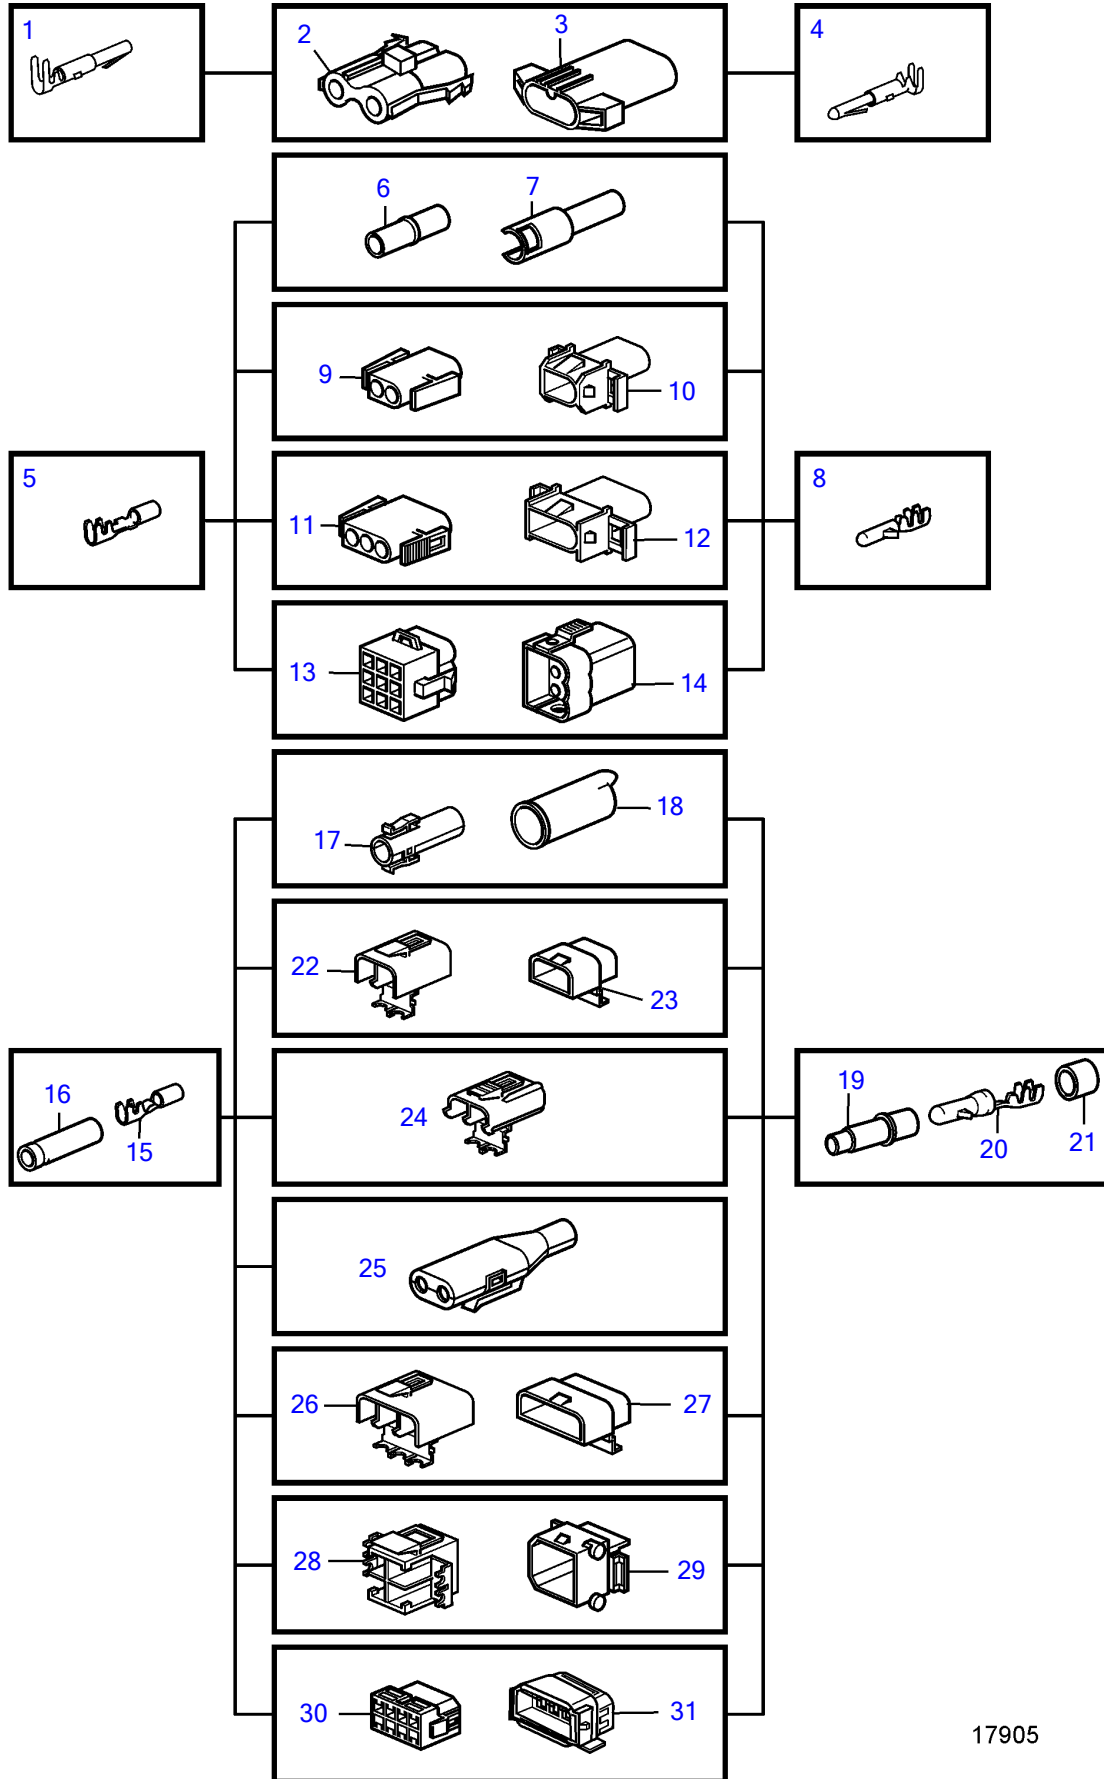

8.1IPSCE-JF, 8.1IPSCE-MF

17905

8.1IPSCE-JF, 8.1IPSCE-MF

REF	PART NO.	DESCRIPTION	NOTES
1	946038	Cable terminal	2,1x0,5-1mm ²
2	944224	Housing	2-pole
3	944223	Housing	2-pole
4		Cable terminal	Not marketed by Volvo Penta., 2,1x0,5-1mm ²
5	965822	Cable terminal	3,5x1,1-2,5mm ²
	948289	Cable terminal	3,5x2,5-4,0mm ²
6	949584	Housing	3,5x1 natural
7	949583	Housing	3,5x1 natural
8	969831	Cable terminal	3,5x0,5-1mm ²
	965824	Cable terminal	3,5x1,1-2,5mm ²
	965825	Cable terminal	3,5x2,6-4,0mm ²
9	948996	Housing	3,5x2 natural
10	948995	Housing	3,5x2 natural
11	948296	Housing	3,5x3 natural
12	948297	Housing	3,5x3 natural
13	948294	Housing	3,5x9 natural
14	948295	Housing	3,5x9 natural
15	949371	Cable terminal	3,5x0,75-1,5mm ²
	1598753	Insulator	3,5x2,5-4,5mm ²
16	1598753	Insulator	
17	1307035	Housing	1-pole
18	1308436	Housing	1-pole
19	1608765	Insulator	
20	965824	Cable terminal	3,5x2,5-4,5mm ²
21	1608766	Sealing	
22	1307048	Housing	2-pole
23	1307049	Housing	2-pole
24	970753	Housing	2-pole
25	1624477	Housing	2-pole
26	1259828	Housing	3-pole
27	3523442	Pin housing	3-polig (1259829)
28	1259830	Housing	4-pole
29	1259831	Housing	4-pole
30	966812	Housing	8-pole
31	967809	Housing	8-pole