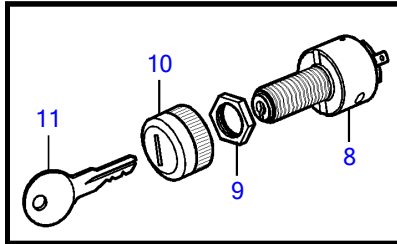

8.1IPSCE-MF

25475

8.1IPSCE-MF

REF	PART NO.	QTY	DESCRIPTION	SEE SEC.	NOTES
1	3588207	1	Cable kit		Display
2	881786	1	Cable kit		Control panel, start/stop
3	977184	1	• Housing		
4	873765	1	Relay		12V
5	874789	1	Cable kit, bus		L=5.0m
	889550	1	Cable, bus		L=7.0m
	889551	1	Cable, bus		L=9.0m
	889552	1	Cable, bus		L=11.0m
	888013	1	Cable, bus		L=13.0m
	3889410	1	Extension cable'verl		L=1.5m
	3842733	1	Extension cable'verl		L=3.0m
	3842734	1	Extension cable'verl		L=5.0m
	3842735	1	Extension cable'verl		L=7.0m
	3842736	1	Extension cable'verl		L=9.0m
	3842737	1	Extension cable'verl		L=11.0m
	21172469	1	Extension cable'verl		L=20m
	21172470	1	Extension cable'verl		L=40m
6	874676	1	Cable kit		EVC control lever cable, 6-pole., L=1.5m
7	3588972	1	Cable kit		Y-connector bus cable, 6-pole., L=0.5m
8	856659	1	Starter switch		Kit with 2 key switch with identical key.
9		1	• Nut		
10		1	• Front ring		
11		1	• Key		
12	3889574	1	Wiring harness, starter switch		
13	977184	1	• Housing		
14	873765	1	Relay		
15	21321153	1	Control unit, not programmed		HCU. Software ordered separately or downloaded with Vodia.
	3586261	1	Software		Warehouse programming. This p/n can not be ordered, but will be used for invoicing.
	3586259	1	Software		Vodia-programming. This p/n can not be ordered, but will be used for invoicing.
16	3849496	1	Control unit, not programmed		PCU. Software ordered separately or downloaded with Vodia.
	3586267	1	Software		Warehouse programming. This p/n can not be ordered, but will be used for invoicing.
	3586266	1	Software		Vodia-programming. This p/n can not be ordered, but will be used for invoicing.
17	3886666	1	Cable, multilink		L=1.5m
	21166002	1	Wiring harness, multilink		7m
	21166003	1	Wiring harness, multilink		9m
	21166004	1	Wiring harness, multilink		13m
18	3588206	1	Cable kit, y-split		
19	874807	1	Cable kit, fuel, water, rudder		
20	3808852	1	Cable kit, instruments, panels		
21	3848966	1	Control unit		Dimmer unit
			• Bulletin P-38-1-1	P-38-1-1-EN	ADU - Automatic Dimmer Unit