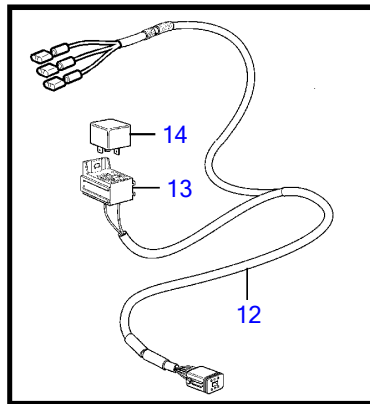

8.1IPSCE-MF

25475

8.1IPSCE-MF

REF	PART NO.	QTY	DESCRIPTION	SEE SEC.	NOTES
1	3588207	1	Cable kit		Display
2	881786	1	Cable kit		Control panel, start/stop
3	977184	1	• Housing		
4	873765	1	Relay		12V
5	874789	1	Cable kit, bus		L=5.0m
	889550	1	Cable, bus		L=7.0m
	889551	1	Cable, bus		L=9.0m
	889552	1	Cable, bus		L=11.0m
	888013	1	Cable, bus		L=13.0m
	3889410	1	Extension cable'verl		L=1.5m
	3842733	1	Extension cable'verl		L=3.0m
	3842734	1	Extension cable'verl		L=5.0m
	3842735	1	Extension cable'verl		L=7.0m
	3842736	1	Extension cable'verl		L=9.0m
	3842737	1	Extension cable'verl		L=11.0m
	21172469	1	Extension cable'verl		L=20m
	21172470	1	Extension cable'verl		L=40m
6	874676	1	Cable kit		EVC control lever cable, 6-pole., L=1.5m
7	3588972	1	Cable kit		Y-connector bus cable, 6-pole., L=0.5m
8	856659	1	Starter switch		Kit with 2 key switch with identical key.
9		1	• Nut		
10		1	• Front ring		
11		1	• Key		
12	3889574	1	Wiring harness, starter switch		
13	977184	1	• Housing		
14	873765	1	Relay		
15	21321153	1	Control unit, not programmed		HCU. Software ordered separately or downloaded with Vodia.
	3586261	1	Software		Warehouse programming. This p/n can not be ordered, but will be used for invoicing.
	3586259	1	Software		Vodia-programming. This p/n can not be ordered, but will be used for invoicing.
16	3849496	1	Control unit, not programmed		PCU. Software ordered separately or downloaded with Vodia.
	3586267	1	Software		Warehouse programming. This p/n can not be ordered, but will be used for invoicing.
	3586266	1	Software		Vodia-programming. This p/n can not be ordered, but will be used for invoicing.
17	3886666	1	Cable, multilink		L=1.5m
	21166002	1	Wiring harness, multilink		7m
	21166003	1	Wiring harness, multilink		9m
	21166004	1	Wiring harness, multilink		13m
18	3588206	1	Cable kit, y-split		
19	874807	1	Cable kit, fuel, water, rudder		
20	3808852	1	Cable kit, instruments, panels		
21	3848966	1	Control unit		Dimmer unit
			• Bulletin P-38-1-1	P-38-1-1-EN	ADU - Automatic Dimmer Unit