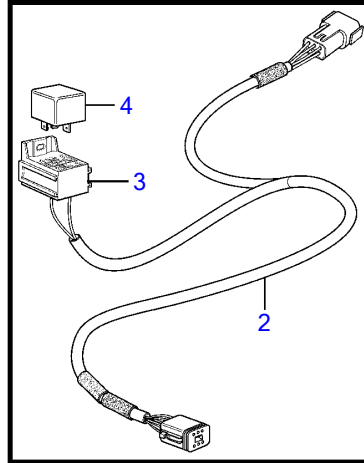

8.1IPSCE-MF

25475

8.1IPSCE-MF

REF	PART NO.	QTY	DESCRIPTION	SEE SEC.	NOTES
1	3588207	1	Cable kit		Display
2	881786	1	Cable kit		Control panel, start/stop
3	977184	1	• Housing		
4	873765	1	Relay		12V
5	874789	1	Cable kit, bus		L=5.0m
	889550	1	Cable, bus		L=7.0m
	889551	1	Cable, bus		L=9.0m
	889552	1	Cable, bus		L=11.0m
	888013	1	Cable, bus		L=13.0m
	3889410	1	Extension cable'verl		L=1.5m
	3842733	1	Extension cable'verl		L=3.0m
	3842734	1	Extension cable'verl		L=5.0m
	3842735	1	Extension cable'verl		L=7.0m
	3842736	1	Extension cable'verl		L=9.0m
	3842737	1	Extension cable'verl		L=11.0m
	21172469	1	Extension cable'verl		L=20m
	21172470	1	Extension cable'verl		L=40m
6	874676	1	Cable kit		EVC control lever cable, 6-pole., L=1.5m
7	3588972	1	Cable kit		Y-connector bus cable, 6-pole., L=0.5m
8	856659	1	Starter switch		Kit with 2 key switch with identical key.
9		1	• Nut		
10		1	• Front ring		
11		1	• Key		
12	3889574	1	Wiring harness, starter switch		
13	977184	1	• Housing		
14	873765	1	Relay		
15	21321153	1	Control unit, not programmed		HCU. Software ordered separately or downloaded with Vodia.
	3586261	1	Software		Warehouse programming. This p/n can not be ordered, but will be used for invoicing.
	3586259	1	Software		Vodia-programming. This p/n can not be ordered, but will be used for invoicing.
16	3849496	1	Control unit, not programmed		PCU. Software ordered separately or downloaded with Vodia.
	3586267	1	Software		Warehouse programming. This p/n can not be ordered, but will be used for invoicing.
	3586266	1	Software		Vodia-programming. This p/n can not be ordered, but will be used for invoicing.
17	3886666	1	Cable, multilink		L=1.5m
	21166002	1	Wiring harness, multilink		7m
	21166003	1	Wiring harness, multilink		9m
	21166004	1	Wiring harness, multilink		13m
18	3588206	1	Cable kit, y-split		
19	874807	1	Cable kit, fuel, water, rudder		
20	3808852	1	Cable kit, instruments, panels		
21	3848966	1	Control unit		Dimmer unit
			• Bulletin P-38-1-1	P-38-1-1-EN	ADU - Automatic Dimmer Unit