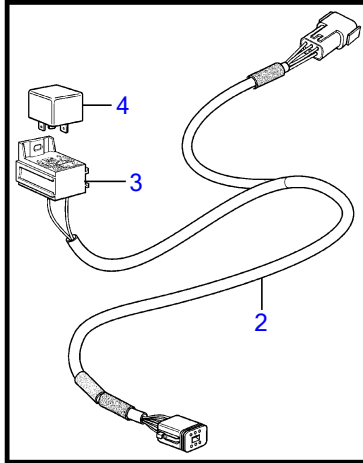

8.1IPSCE-JF, 8.1IPSCE-MF

8.1IPSCE-JF, 8.1IPSCE-MF

REF	PART NO.	QTY	DESCRIPTION	SEE SEC.	NOTES
1	3588207	1	Cable kit		Display
2	881786	1	Cable kit		Control panel, start/stop
3	977184	1	• Housing		
4	873765	1	Relay		12V
5	874789	1	Cable kit, bus		L=5.0m
	889550	1	Cable, bus		L=7.0m
	889551	1	Cable, bus		L=9.0m
	889552	1	Cable, bus		L=11.0m
	888013	1	Cable, bus		L=13.0m
	3889410	1	Extension cable'verl		L=1.5m
	3842733	1	Extension cable'verl		L=3.0m
	3842734	1	Extension cable'verl		L=5.0m
	3842735	1	Extension cable'verl		L=7.0m
	3842736	1	Extension cable'verl		L=9.0m
	3842737	1	Extension cable'verl		L=11.0m
	21172469	1	Extension cable'verl		L=20m
	21172470	1	Extension cable'verl		L=40m
6	874676	1	Cable kit		EVC control lever cable, 6-pole., L=1.5m
7	3588972	1	Cable kit		Y-connector bus cable, 6-pole., L=0.5m
8	856659	1	Starter switch		Kit with 2 key switch with identical key.
9		1	• Wrench		
10	3889574	1	Wiring harness, starter switch		
11	977184	1	• Housing		
12	873765	1	Relay		
13	3884481	1	Control unit, not programmed		HCU. Software ordered separately or downloaded with Vodia.
	3586261	1	Software		Warehouse programming. This p/n can not be ordered, but will be used for invoicing.
	3586259	1	Software		Vodia-programming. This p/n can not be ordered, but will be used for invoicing.
14	3849496	1	Control unit, not programmed		PCU. Software ordered separately or downloaded with Vodia.
	3586267	1	Software		Warehouse programming. This p/n can not be ordered, but will be used for invoicing.
	3586266	1	Software		Vodia-programming. This p/n can not be ordered, but will be used for invoicing.
15	3886666	1	Cable, multilink		L=1.5m
	21166002	1	Wiring harness, multilink		7m
	21166003	1	Wiring harness, multilink		9m
	21166004	1	Wiring harness, multilink		13m
16	3588206	1	Cable kit, y-split		
17	874807	1	Cable kit, fuel, water, rudder		
18	3808852	1	Cable kit, instruments, panels		
19	3848966	1	Control unit		Dimmer unit
			• Bulletin P-38-1-1	P-38-1-1-EN	ADU - Automatic Dimmer Unit