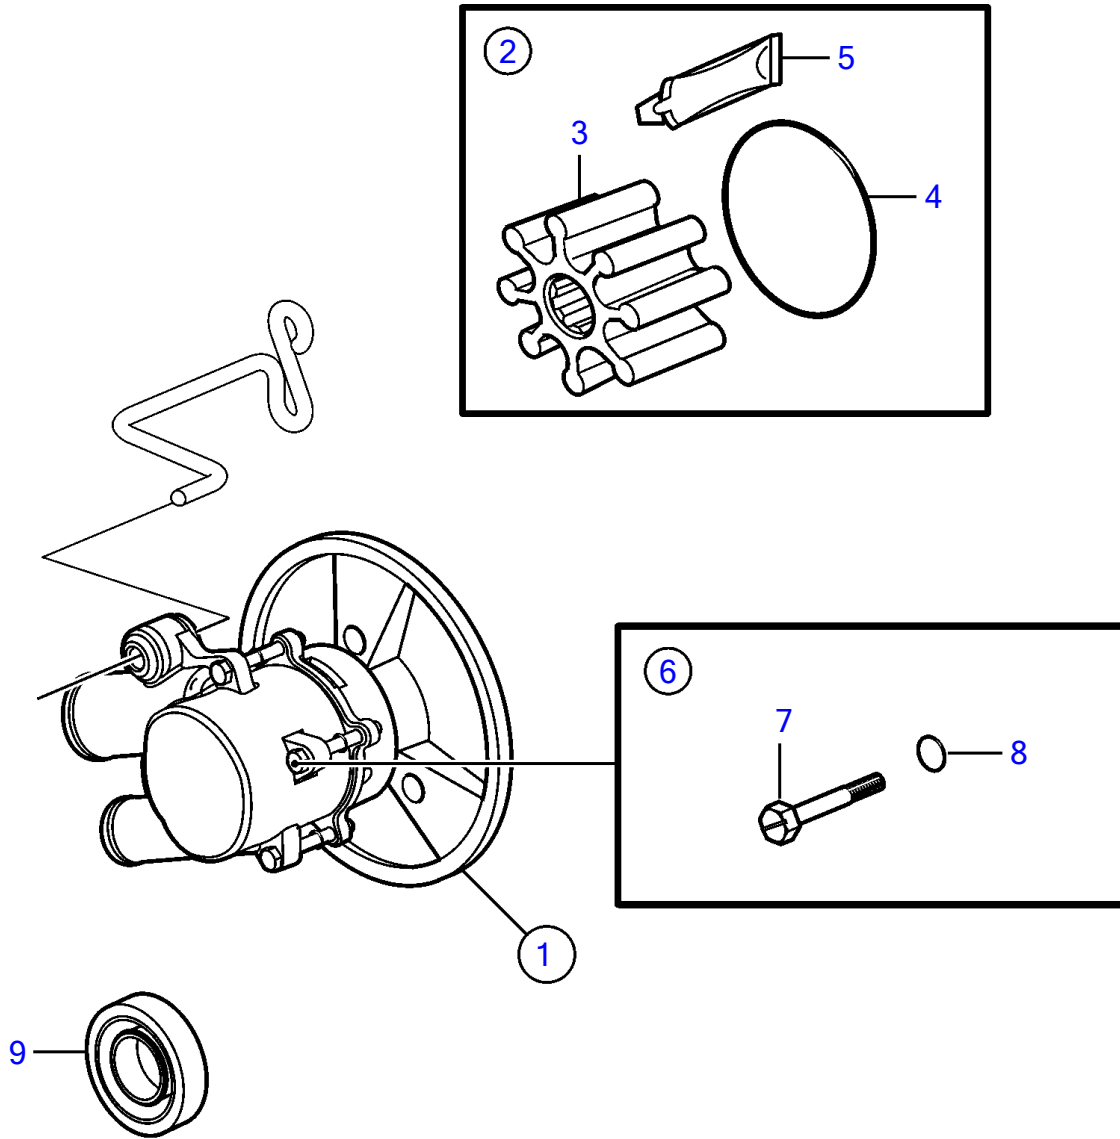

8.1IPSCE-JF, 8.1IPSCE-MF

8.1IPSCE-JF, 8.1IPSCE-MF

REF	PART NO.	QTY	DESCRIPTION	NOTES
1	21212800	1	Pump	
2	21213664	1	Impeller kit	
3	21212794	1	• Impeller	
4	3858938	1	• O-ring	
5		1	• Lubricant, glycerin	not sold separately
6	21951332	1	Screw kit	
7		4	• Screw	not sold separately
8		4	• O-ring	not sold separately
9	827247	1	Sealing ring	