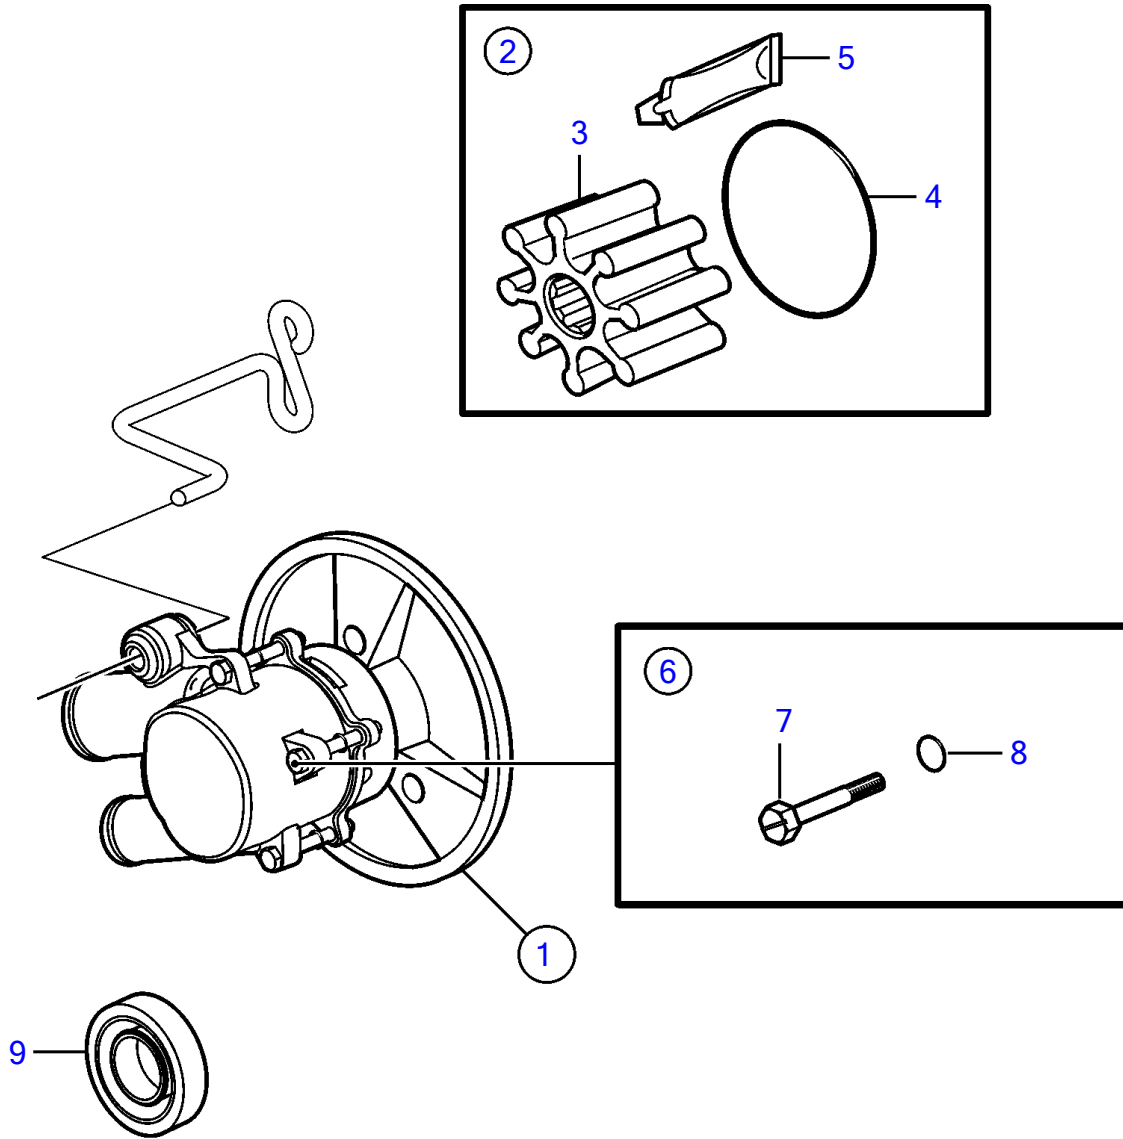

8.1IPSCE-JF, 8.1IPSCE-MF

8.1IPSCE-JF, 8.1IPSCE-MF

REF	PART NO.	QTY	DESCRIPTION	NOTES
1	21212800	1	Pump	
2	21213664	1	Impeller kit	
3	21212794	1	• Impeller	
4	3858938	1	• O-ring	
5		1	• Lubricant, glycerin	not sold separately
6	21951332	1	Screw kit	
7		4	• Screw	not sold separately
8		4	• O-ring	not sold separately
9	827247	1	Sealing ring	