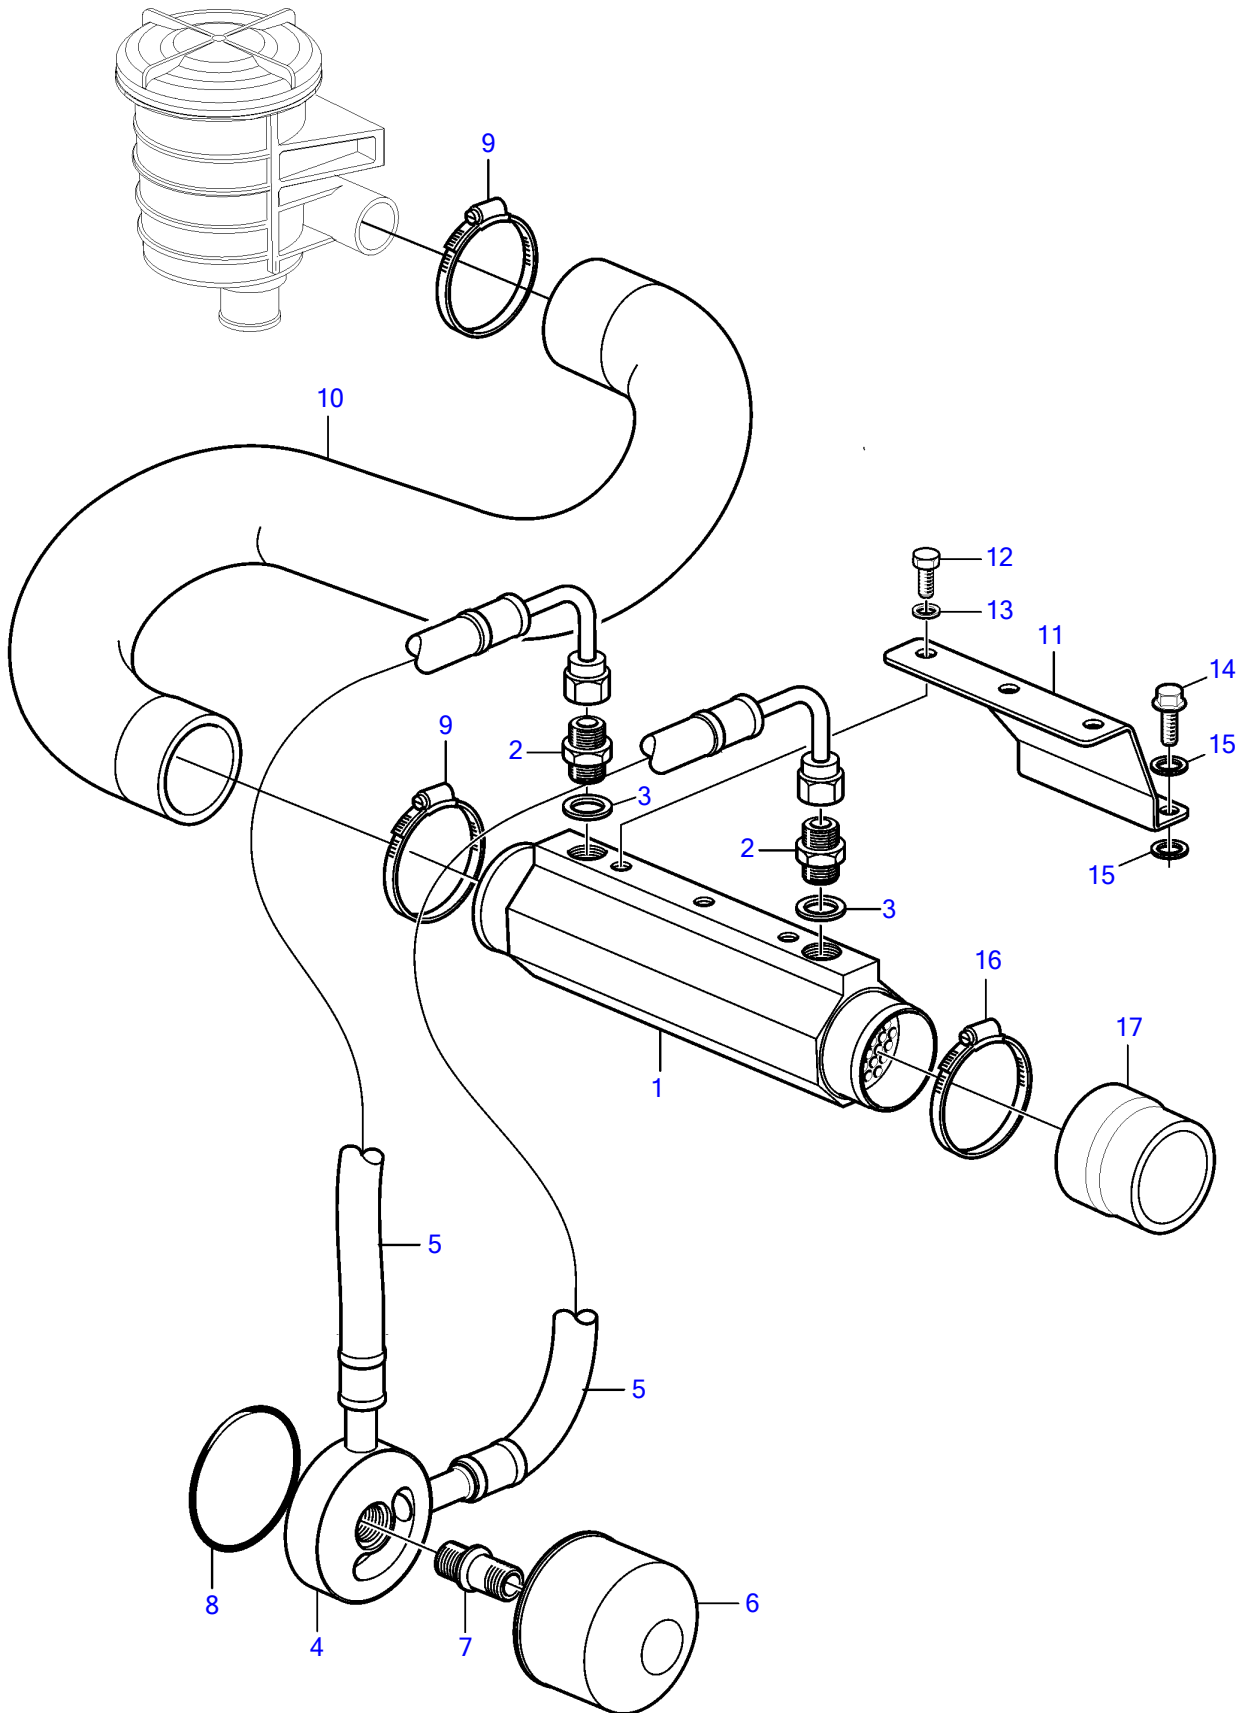

8.1IPSCE-JF, 8.1IPSCE-MF

8.1IPSCE-JF, 8.1IPSCE-MF

REF	PART NO.	QTY	DESCRIPTION	SEE SEC.	NOTES
1	3807876	1	Oil cooler		
2	192639	2	Nipple		
3	11998	2	Gasket		
4	3841733	1	Adapter kit		Standard
	3817491	1	Adapter kit		Jackshaft
5		2	• Oil line		not sold separately
6	834337	1	Oil filter		
			• Bulletin P-18-3-8	P-18-3-8-EN	Return/Scrap of Oil Filter
7	3807490	1	Nipple		
8	925255	1	O-ring		
9	3854978	2	Hose clamp		
10	40005356	1	Hose		
11	3807878	1	Bracket		
12	963566	3	Hexagon screw		
13	941670	3	Washer		
14	945444	2	Flange screw		
15	3840106	4	Washer		Isolation
16	3854978	1	Hose clamp		
17	21151535	1	Hose		