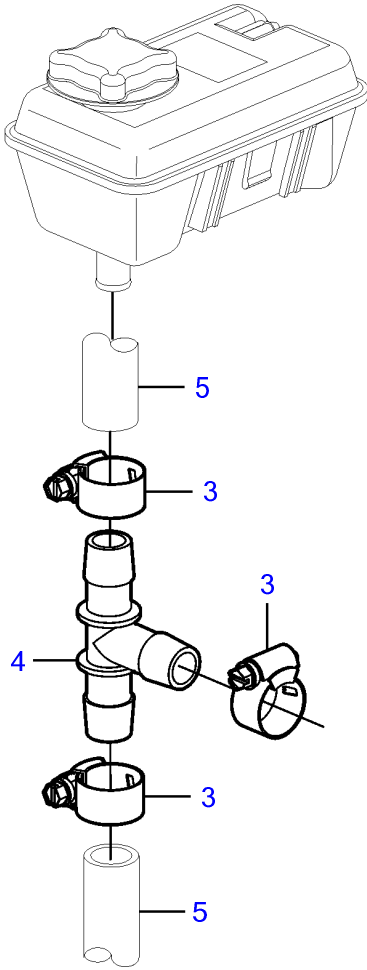

8.1IPSCE-JF, 8.1IPSCE-MF

1