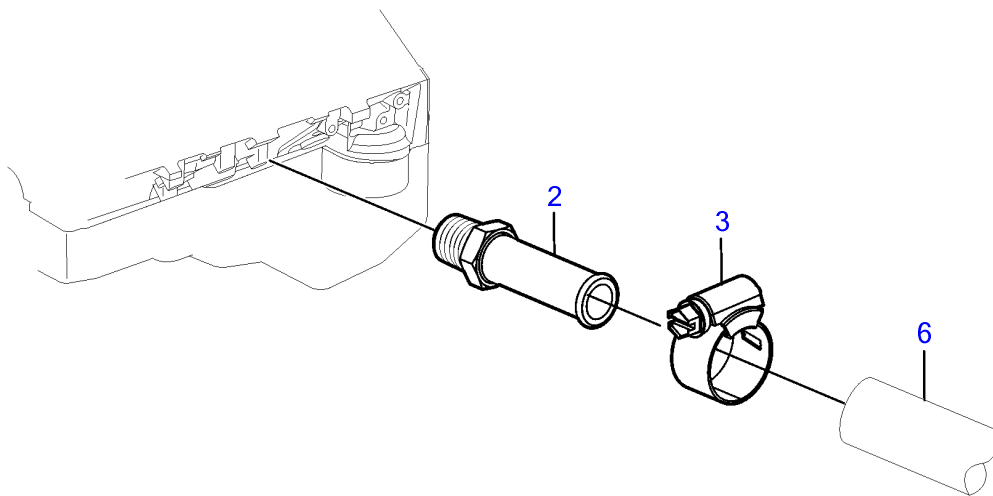

## 8.1IPSCE-JF, 8.1IPSCE-MF

REF	PART NO.	QTY	DESCRIPTION	NOTES
1	3818029	1	Kit	
2	3861672	1	• Nipple	
3	3863439	4	• Hose clamp	
4	3860613	1	• T-nipple	
5		X	Hose, expansion tank	Cut
6		X	Hose, heater	Hose not supplied with kit.