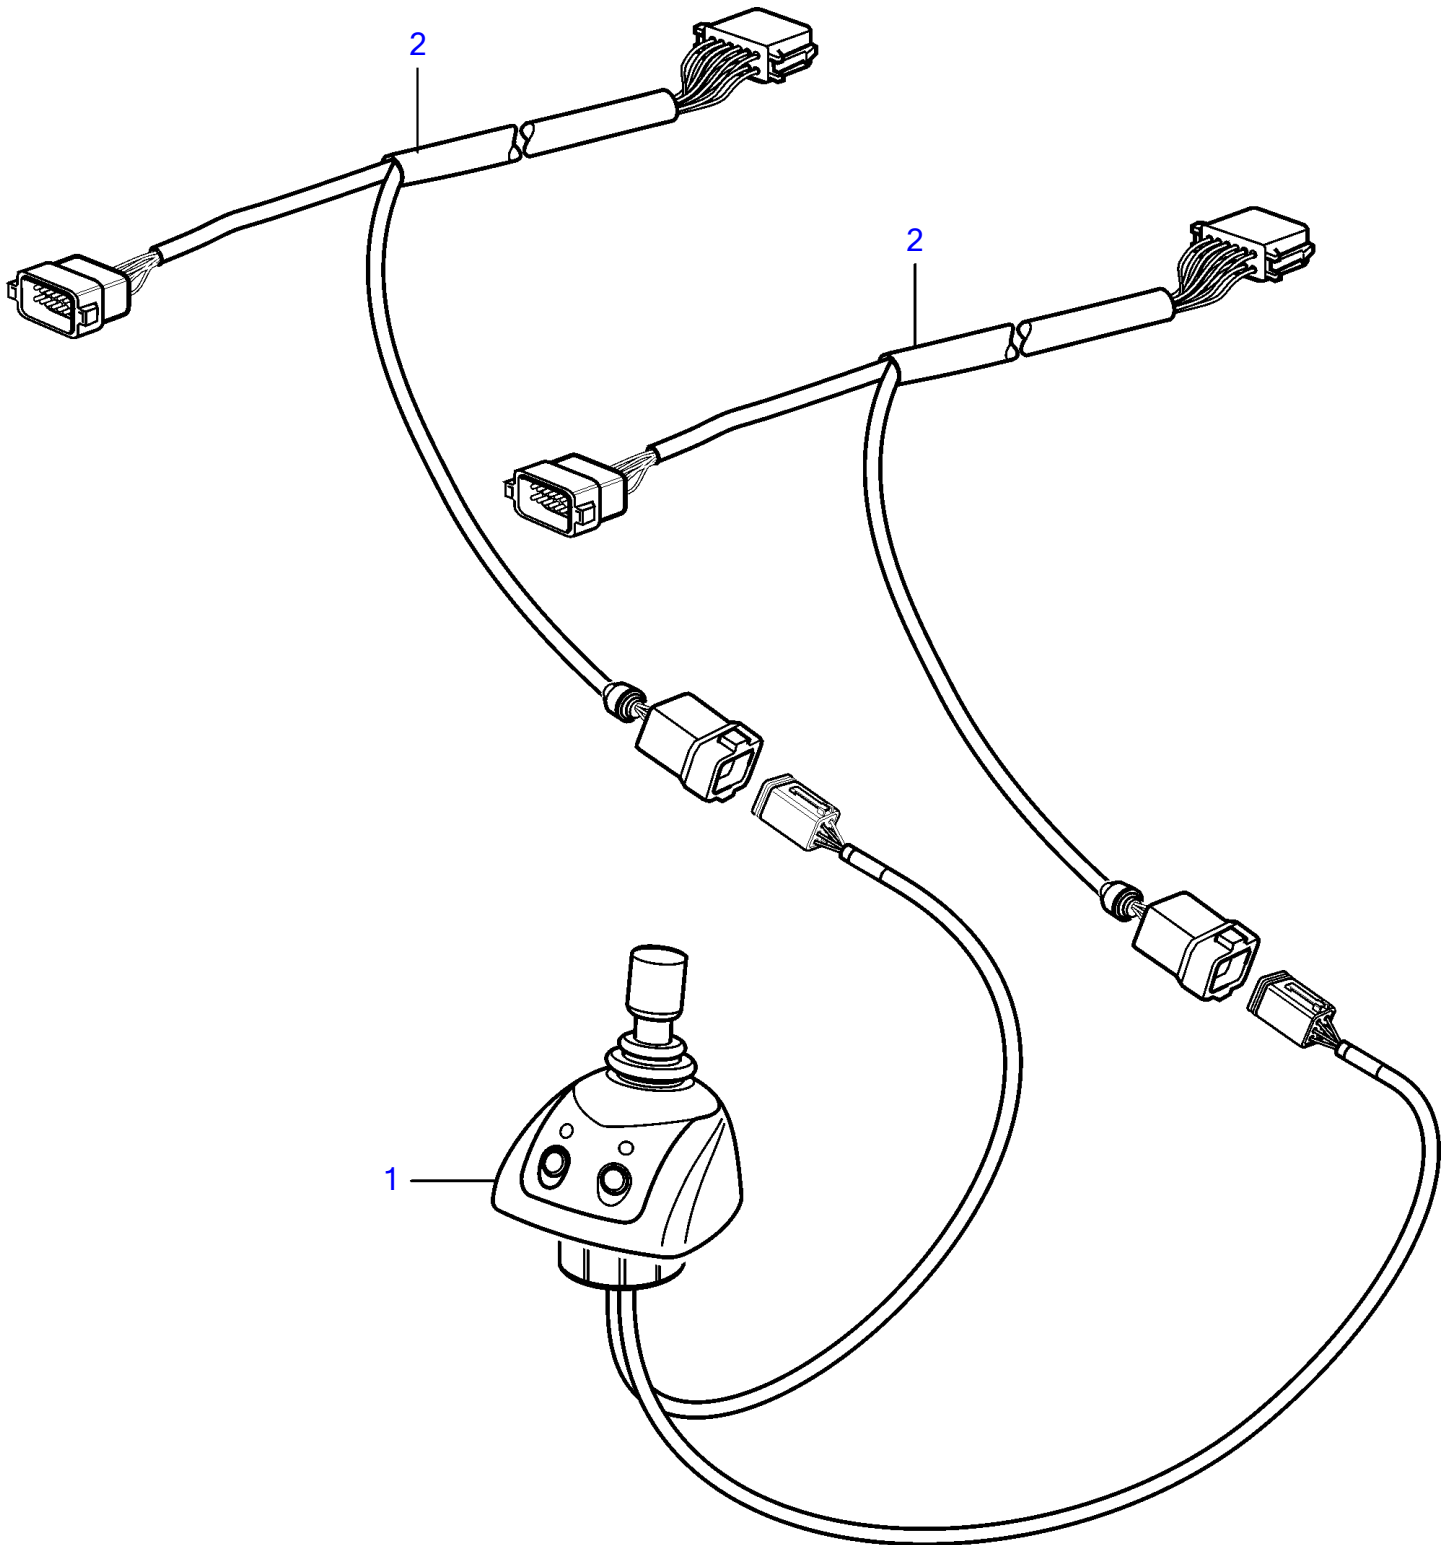

8.1IPSCE-JF, 8.1IPSCE-MF

23508

8.1IPSCE-JF, 8.1IPSCE-MF

REF	PART NO.	QTY	DESCRIPTION
1	3884795	1	Steering system
			• parts not sold separately
2	3885342	2	Wiring harness