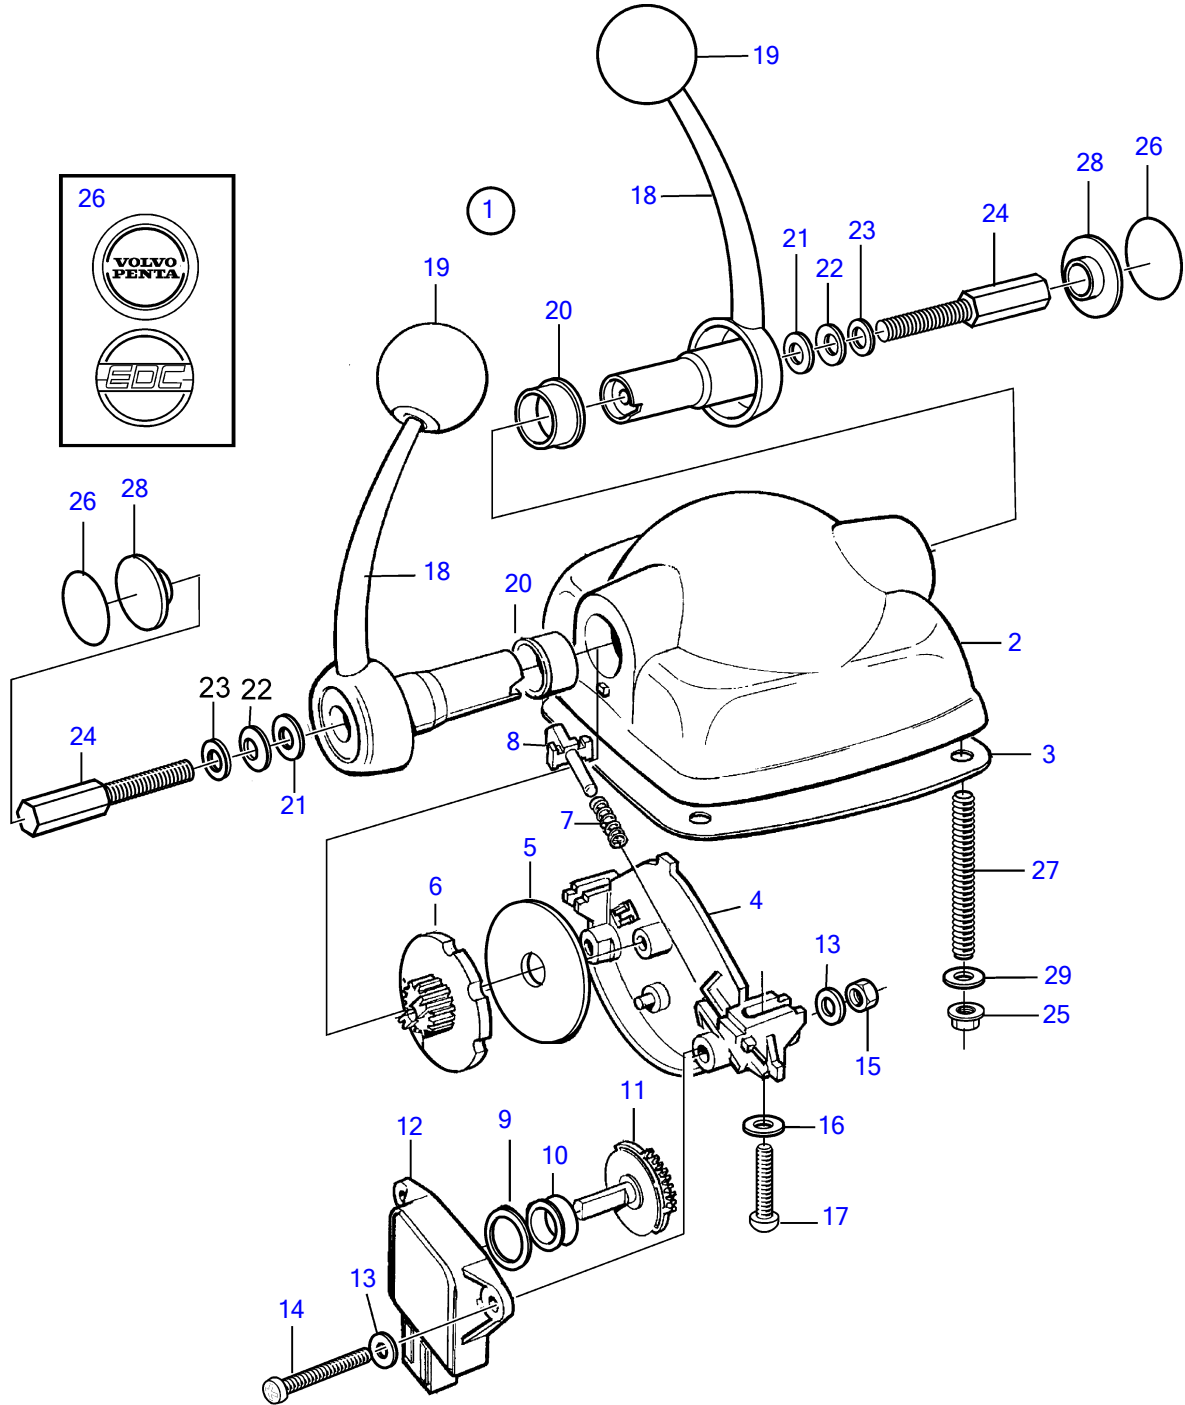

8.1IPSCE-JF, 8.1IPSCE-MF

26372

8.1IPSCE-JF, 8.1IPSCE-MF

REF	PART NO.	QTY	DESCRIPTION	SEE SEC.	NOTES
1	3819900	1	Control, black		For twin installation., Black., With neutralswitch.
			• Bulletin P-28-4-13	P-28-4-13-EN	New Electronic Controls for EVC Engines
1	3819902	1	Control, stainless		For twin installation., Stainless., With neutralswitch.
			• Bulletin P-28-4-13	P-28-4-13-EN	New Electronic Controls for EVC Engines
2		1	• Housing		
3	3581674	1	• Gasket		
4		1	• Plate		
5	3581666	2	• Friction washer		
6		2	• Disc		
7		2	• Spring		
8		2	• Guide lug		
9		2	• Spacer ring		
10	3581676	2	• Ring		
11	(3581668)	2	• Gear		Obsolete part
12	1336385	2	• Potentiometer		
13		4	• Washer		
14	3581678	2	• Screw		
15	3581680	2	• Nut		
16		2	• Washer		
17	3581681	2	• Screw		
18		2	• Shift lever		
19	3581675	2	• Ball		
20	(3581673)	2	• Bearing		Obsolete part
21		2	• Washer		
22		2	• Disc spring		
23		2	• Washer		
24		2	• Adjusting screw		
25	3581686	4	• Nut		
26	3584000	2	• Decal		Volvo Penta
	3581669	2	• Decal		EDC
27		4	• Stud		
28	3582830	2	• Plug		Plastic, For 874663
		2	• Plug		Stainless., For 874813
29		4	• Washer		
30	3819903	2	• Microswitch		
31		4	• • Washer		
32		4	• • Nut		
33		X	• • Insulator		See group 30
34		X	• • Cable		See group 30
35	21256757	1	Cable kit		