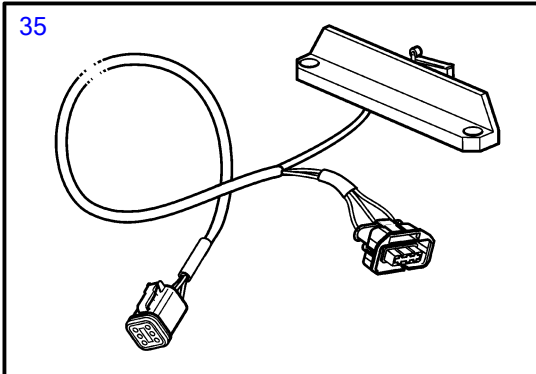

8.1IPSCE-JF, 8.1IPSCE-MF

26372

8.1IPSCE-JF, 8.1IPSCE-MF

REF	PART NO.	QTY	DESCRIPTION	SEE SEC.	NOTES
1	3819900	1	Control, black		For twin installation., Black., With neutralswitch.
			• Bulletin P-28-4-13	P-28-4-13-EN	New Electronic Controls for EVC Engines
1	3819902	1	Control, stainless		For twin installation., Stainless., With neutralswitch.
			• Bulletin P-28-4-13	P-28-4-13-EN	New Electronic Controls for EVC Engines
2		1	• Housing		
3	3581674	1	• Gasket		
4		1	• Plate		
5	3581666	2	• Friction washer		
6		2	• Disc		
7		2	• Spring		
8		2	• Guide lug		
9		2	• Spacer ring		
10	3581676	2	• Ring		
11	(3581668)	2	• Gear		Obsolete part
12	1336385	2	• Potentiometer		
13		4	• Washer		
14	3581678	2	• Screw		
15	3581680	2	• Nut		
16		2	• Washer		
17	3581681	2	• Screw		
18		2	• Shift lever		
19	3581675	2	• Ball		
20	(3581673)	2	• Bearing		Obsolete part
21		2	• Washer		
22		2	• Disc spring		
23		2	• Washer		
24		2	• Adjusting screw		
25	3581686	4	• Nut		
26	3584000	2	• Decal		Volvo Penta
	3581669	2	• Decal		EDC
27		4	• Stud		
28	3582830	2	• Plug		Plastic, For 874663
		2	• Plug		Stainless., For 874813
29		4	• Washer		
30	3819903	2	• Microswitch		
31		4	• • Washer		
32		4	• • Nut		
33		X	• • Insulator		See group 30
34		X	• • Cable		See group 30
35	21256757	1	Cable kit		