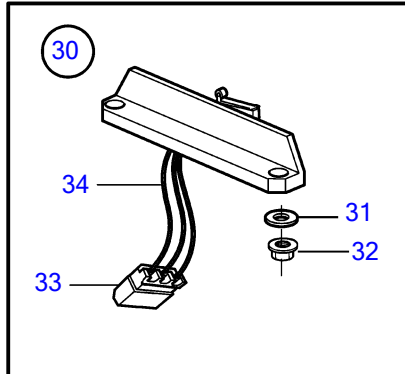

8.1IPSCE-JF, 8.1IPSCE-MF

26372

8.1IPSCE-JF, 8.1IPSCE-MF

REF	PART NO.	QTY	DESCRIPTION	SEE SEC.	NOTES
1	3819900	1	Control, black		For twin installation., Black., With neutralswitch.
			• Bulletin P-28-4-13	P-28-4-13-EN	New Electronic Controls for EVC Engines
1	3819902	1	Control, stainless		For twin installation., Stainless., With neutralswitch.
			• Bulletin P-28-4-13	P-28-4-13-EN	New Electronic Controls for EVC Engines
2		1	• Housing		
3	3581674	1	• Gasket		
4		1	• Plate		
5	3581666	2	• Friction washer		
6		2	• Disc		
7		2	• Spring		
8		2	• Guide lug		
9		2	• Spacer ring		
10	3581676	2	• Ring		
11	(3581668)	2	• Gear		Obsolete part
12	1336385	2	• Potentiometer		
13		4	• Washer		
14	3581678	2	• Screw		
15	3581680	2	• Nut		
16		2	• Washer		
17	3581681	2	• Screw		
18		2	• Shift lever		
19	3581675	2	• Ball		
20	(3581673)	2	• Bearing		Obsolete part
21		2	• Washer		
22		2	• Disc spring		
23		2	• Washer		
24		2	• Adjusting screw		
25	3581686	4	• Nut		
26	3584000	2	• Decal		Volvo Penta
	3581669	2	• Decal		EDC
27		4	• Stud		
28	3582830	2	• Plug		Plastic, For 874663
		2	• Plug		Stainless., For 874813
29		4	• Washer		
30	3819903	2	• Microswitch		
31		4	• • Washer		
32		4	• • Nut		
33		X	• • Insulator		See group 30
34		X	• • Cable		See group 30
35	21256757	1	Cable kit		