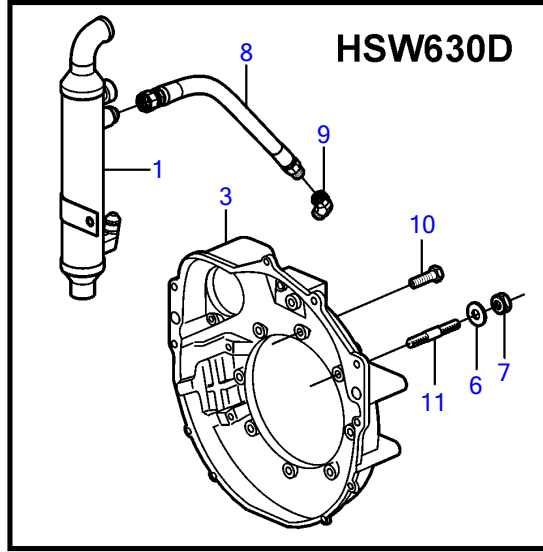

8.1GII-H, 8.1GXII-G

22551

8.1GII-H, 8.1GXII-G

REF	PART NO.	QTY	DESCRIPTION	NOTES
1	3808226	1	Oil cooler	
2	3861441	1	Oil hose	L=559mm
	3861442	1	Oil hose	L=762mm
3		1	Flywheel housing	
4	(3853558)	2	Screw	Obsolete part
5	953517	4	Stud	
6	3854496	4	Washer	
7	950355	4	Lock nut	
8	3861441	1	Oil hose	L=559mm
		1	Oil hose	L=838mm
9	(191114)	2	Elbow nipple	Obsolete part
10	955556	2	Hexagon screw	
11	(953540)	4	Stud	Obsolete part
12	953519	6	Stud	
13	3854496	6	Washer	
14	950355	6	Lock nut	
15	3817834	1	Heat exchanger	
16	3861442	2	Oil hose	L=762mm
17	(191114)	1	Elbow nipple	Obsolete part