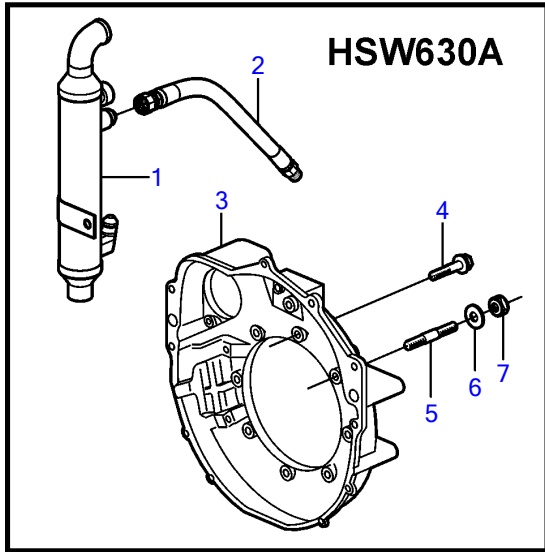

8.1GII-H, 8.1GXII-G

22551

8.1GII-H, 8.1GXII-G

REF	PART NO.	QTY	DESCRIPTION	NOTES
1	3808226	1	Oil cooler	
2	3861441	1	Oil hose	L=559mm
	3861442	1	Oil hose	L=762mm
3		1	Flywheel housing	
4	(3853558)	2	Screw	Obsolete part
5	953517	4	Stud	
6	3854496	4	Washer	
7	950355	4	Lock nut	
8	3861441	1	Oil hose	L=559mm
		1	Oil hose	L=838mm
9	(191114)	2	Elbow nipple	Obsolete part
10	955556	2	Hexagon screw	
11	(953540)	4	Stud	Obsolete part
12	953519	6	Stud	
13	3854496	6	Washer	
14	950355	6	Lock nut	
15	3817834	1	Heat exchanger	
16	3861442	2	Oil hose	L=762mm
17	(191114)	1	Elbow nipple	Obsolete part