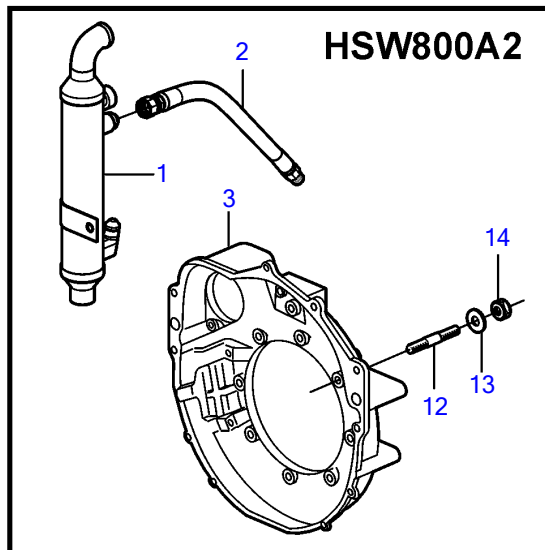

8.1GII-H, 8.1GXII-G

22551

8.1GII-H, 8.1GXII-G

REF	PART NO.	QTY	DESCRIPTION	NOTES
1	3808226	1	Oil cooler	
2	3861441	1	Oil hose	L=559mm
	3861442	1	Oil hose	L=762mm
3		1	Flywheel housing	
4	(3853558)	2	Screw	Obsolete part
5	953517	4	Stud	
6	3854496	4	Washer	
7	950355	4	Lock nut	
8	3861441	1	Oil hose	L=559mm
		1	Oil hose	L=838mm
9	(191114)	2	Elbow nipple	Obsolete part
10	955556	2	Hexagon screw	
11	(953540)	4	Stud	Obsolete part
12	953519	6	Stud	
13	3854496	6	Washer	
14	950355	6	Lock nut	
15	3817834	1	Heat exchanger	
16	3861442	2	Oil hose	L=762mm
17	(191114)	1	Elbow nipple	Obsolete part