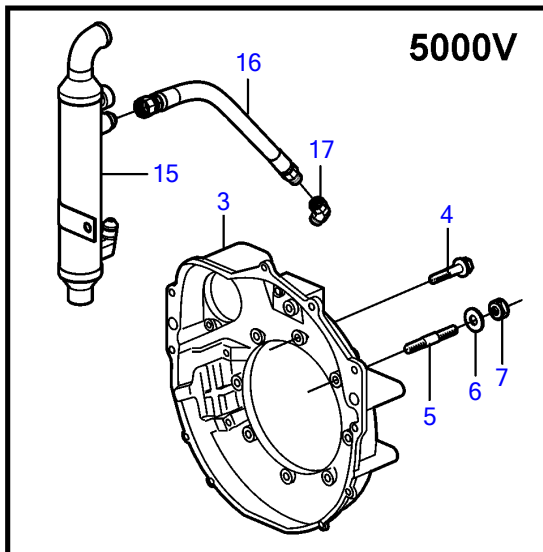

8.1GII-H, 8.1GXII-G

22551

8.1GII-H, 8.1GXII-G

REF	PART NO.	QTY	DESCRIPTION	NOTES
1	3808226	1	Oil cooler	
2	3861441	1	Oil hose	L=559mm
	3861442	1	Oil hose	L=762mm
3		1	Flywheel housing	
4	(3853558)	2	Screw	Obsolete part
5	953517	4	Stud	
6	3854496	4	Washer	
7	950355	4	Lock nut	
8	3861441	1	Oil hose	L=559mm
		1	Oil hose	L=838mm
9	(191114)	2	Elbow nipple	Obsolete part
10	955556	2	Hexagon screw	
11	(953540)	4	Stud	Obsolete part
12	953519	6	Stud	
13	3854496	6	Washer	
14	950355	6	Lock nut	
15	3817834	1	Heat exchanger	
16	3861442	2	Oil hose	L=762mm
17	(191114)	1	Elbow nipple	Obsolete part