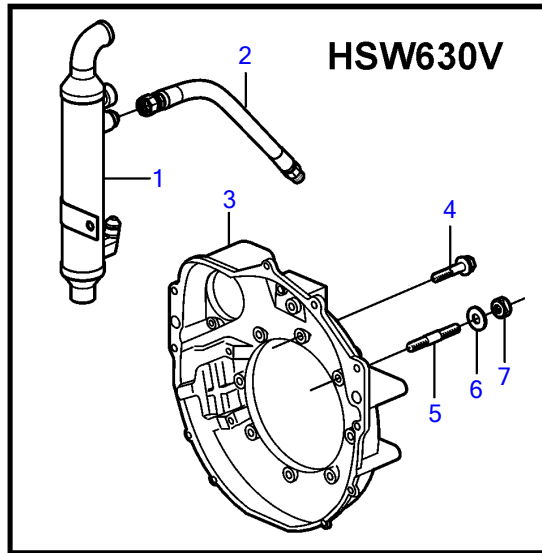

8.1GII-H, 8.1GXII-G

22551

8.1GII-H, 8.1GXII-G

REF	PART NO.	QTY	DESCRIPTION	NOTES
1	3808226	1	Oil cooler	
2	3861441	1	Oil hose	L=559mm
	3861442	1	Oil hose	L=762mm
3		1	Flywheel housing	
4	(3853558)	2	Screw	Obsolete part
5	953517	4	Stud	
6	3854496	4	Washer	
7	950355	4	Lock nut	
8	3861441	1	Oil hose	L=559mm
		1	Oil hose	L=838mm
9	(191114)	2	Elbow nipple	Obsolete part
10	955556	2	Hexagon screw	
11	(953540)	4	Stud	Obsolete part
12	953519	6	Stud	
13	3854496	6	Washer	
14	950355	6	Lock nut	
15	3817834	1	Heat exchanger	
16	3861442	2	Oil hose	L=762mm
17	(191114)	1	Elbow nipple	Obsolete part