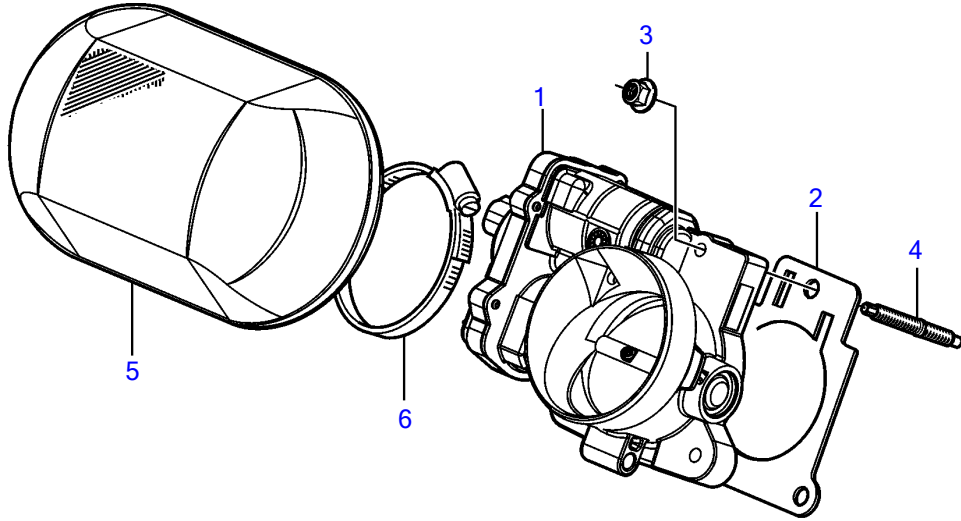

8.1GiI-H, 8.1GXII-G

22484

8.1GII-H, 8.1GXII-G

REF	PART NO.	QTY	DESCRIPTION	SEE SEC.	NOTES
1	3817844	1	Throttle body		
		1	• Valve, idle air control		Not serviced
		1	• Sensor, throttle position		Not serviced
		1	• Control, throttle position		Not serviced
2	3857476	1	Gasket		
3	981124	3	Flange nut		
4	3857486	3	Stud		
5	3818427	1	Flame shield		
6	3863442	1	Hose clamp		
7	3819670	1	Bracket		
8	981124	1	Flange nut		
9	3850266	1	Anchor		
10	3852019	1	Retainer		
11	(3852048)	1	Screw		Obsolete part
12	3852118	1	Nut		
13	3850941	1	Adapter		
14	3852193	1	Washer		
15	3852052	1	Split pin		
16	3817845	1	Bracket		
			• Bulletin P-27-1-1	P-27-1-1-EN	Throttle Arm
17	947542	2	Flange screw		
18	983643	1	Flange screw		
19	3852019	2	Retainer		
20	3850266	2	Anchor		
21	963105	2	Lock nut		
22	3850941	2	Adapter		
23	3852193	2	Washer		
24	3852052	2	Split pin		