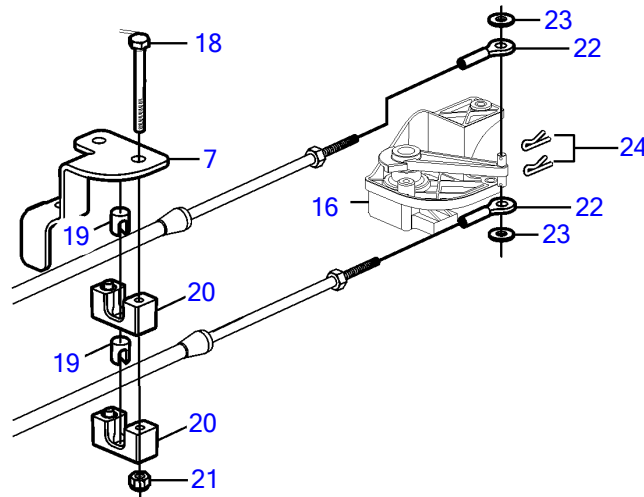

8.1GiI-H, 8.1GXII-G

22484

8.1GII-H, 8.1GXII-G

REF	PART NO.	QTY	DESCRIPTION	SEE SEC.	NOTES
1	3817844	1	Throttle body		
		1	• Valve, idle air control		Not serviced
		1	• Sensor, throttle position		Not serviced
		1	• Control, throttle position		Not serviced
2	3857476	1	Gasket		
3	981124	3	Flange nut		
4	3857486	3	Stud		
5	3818427	1	Flame shield		
6	3863442	1	Hose clamp		
7	3819670	1	Bracket		
8	981124	1	Flange nut		
9	3850266	1	Anchor		
10	3852019	1	Retainer		
11	(3852048)	1	Screw		Obsolete part
12	3852118	1	Nut		
13	3850941	1	Adapter		
14	3852193	1	Washer		
15	3852052	1	Split pin		
16	3817845	1	Bracket		
			• Bulletin P-27-1-1	P-27-1-1-EN	Throttle Arm
17	947542	2	Flange screw		
18	983643	1	Flange screw		
19	3852019	2	Retainer		
20	3850266	2	Anchor		
21	963105	2	Lock nut		
22	3850941	2	Adapter		
23	3852193	2	Washer		
24	3852052	2	Split pin		