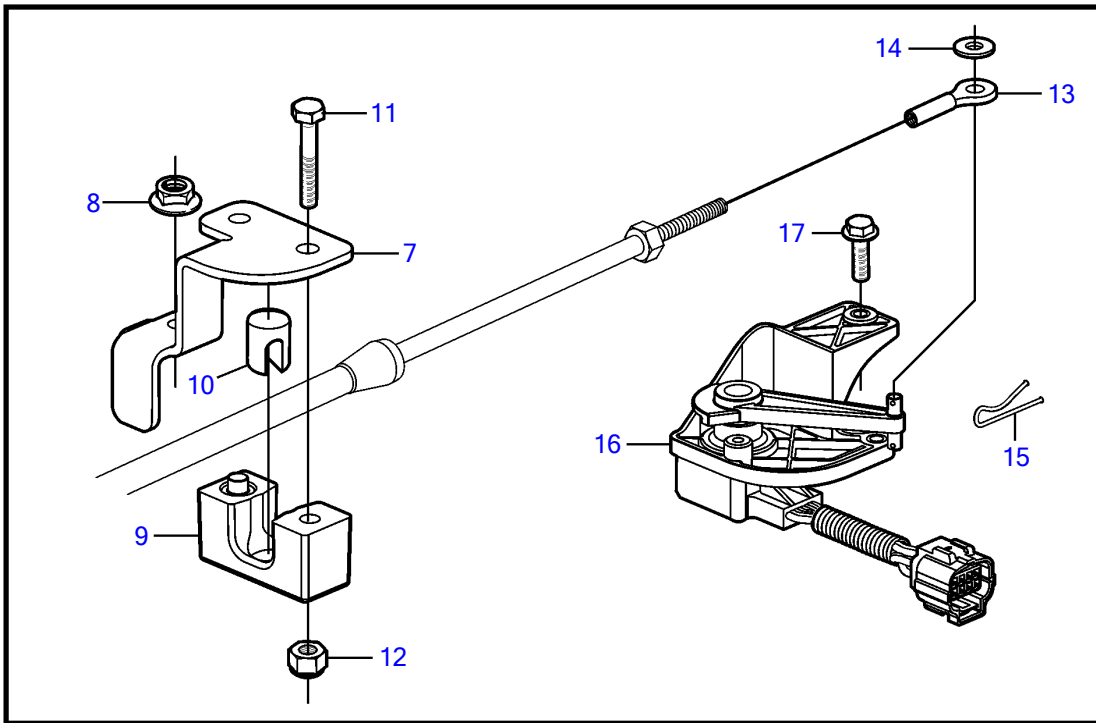

8.1GiI-H, 8.1GXII-G

22484

8.1GII-H, 8.1GXII-G

REF	PART NO.	QTY	DESCRIPTION	SEE SEC.	NOTES
1	3817844	1	Throttle body		
		1	• Valve, idle air control		Not serviced
		1	• Sensor, throttle position		Not serviced
		1	• Control, throttle position		Not serviced
2	3857476	1	Gasket		
3	981124	3	Flange nut		
4	3857486	3	Stud		
5	3818427	1	Flame shield		
6	3863442	1	Hose clamp		
7	3819670	1	Bracket		
8	981124	1	Flange nut		
9	3850266	1	Anchor		
10	3852019	1	Retainer		
11	(3852048)	1	Screw		Obsolete part
12	3852118	1	Nut		
13	3850941	1	Adapter		
14	3852193	1	Washer		
15	3852052	1	Split pin		
16	3817845	1	Bracket		
			• Bulletin P-27-1-1	P-27-1-1-EN	Throttle Arm
17	947542	2	Flange screw		
18	983643	1	Flange screw		
19	3852019	2	Retainer		
20	3850266	2	Anchor		
21	963105	2	Lock nut		
22	3850941	2	Adapter		
23	3852193	2	Washer		
24	3852052	2	Split pin		