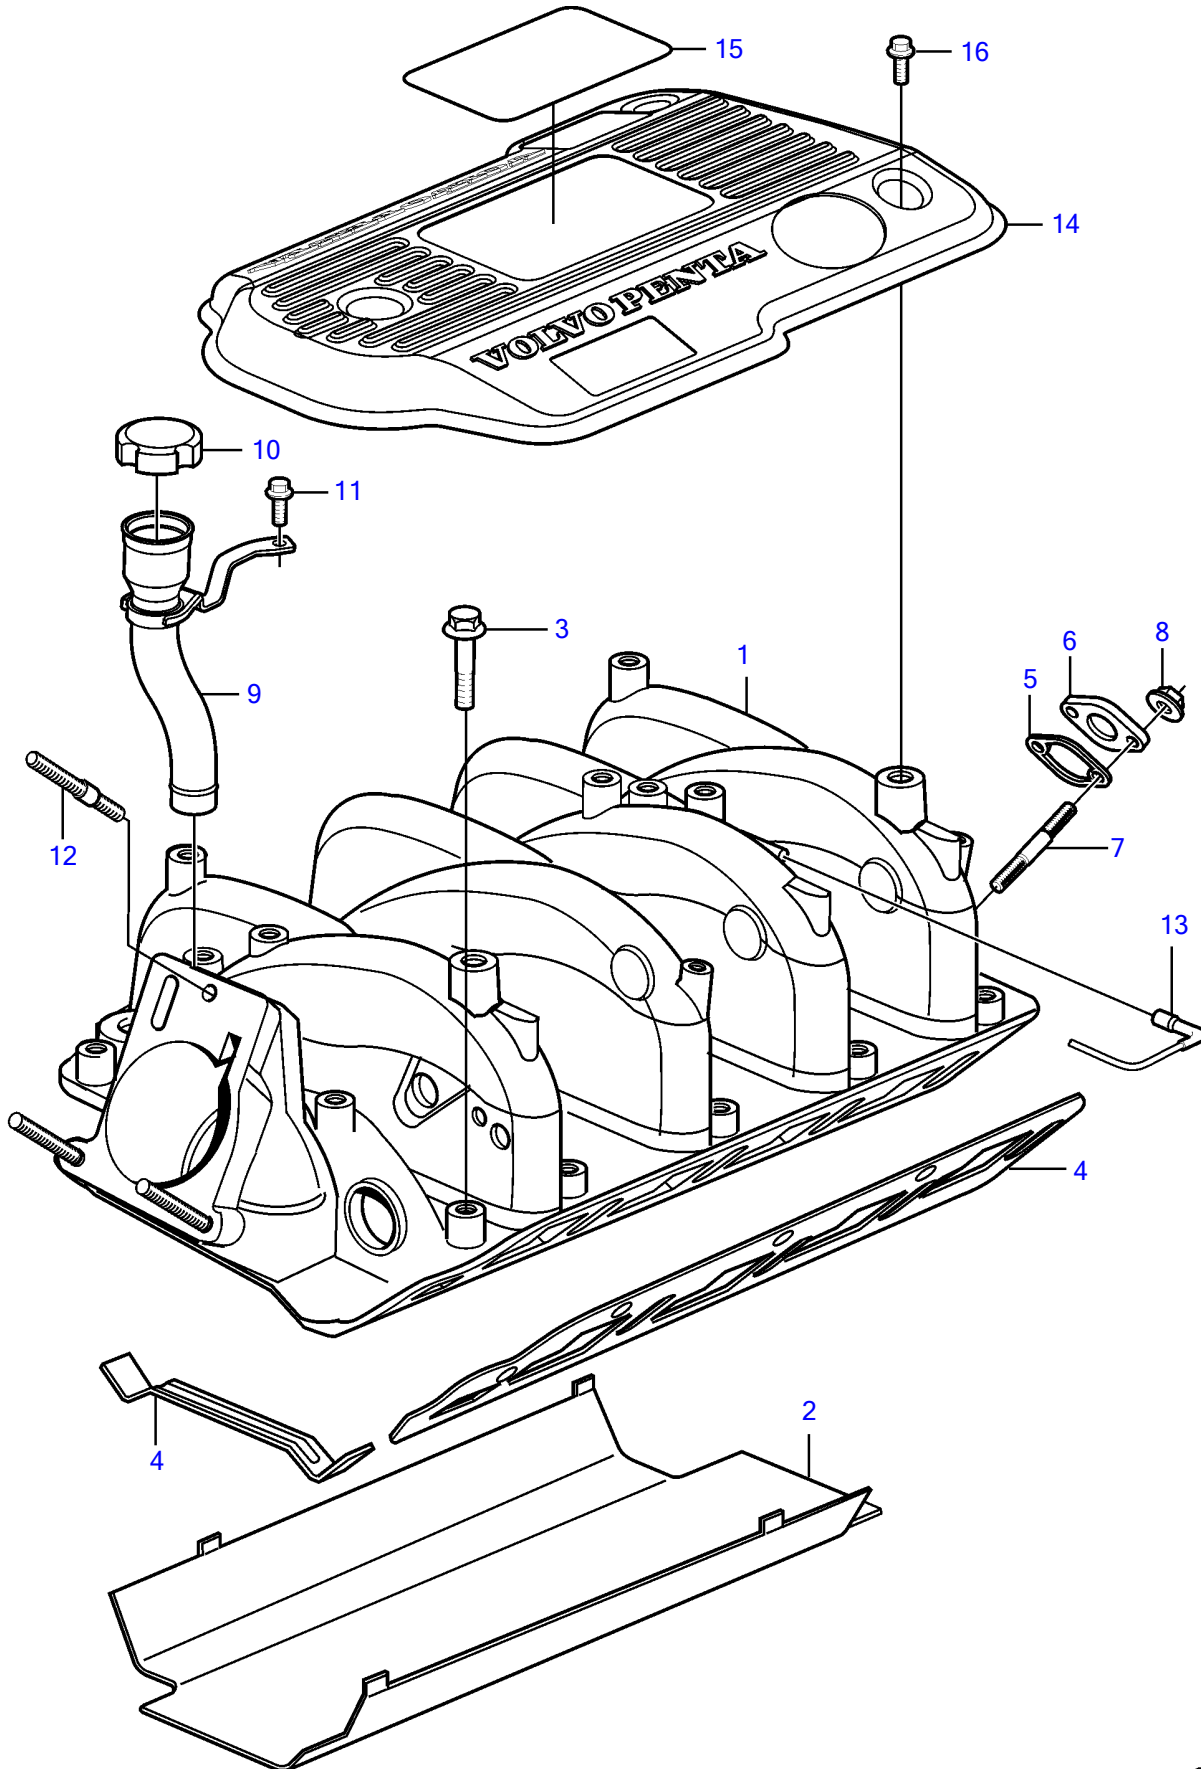

8.1GXII-G

8.1GXII-G

REF	PART NO.	QTY	DESCRIPTION	NOTES
1	3808519	1	Inlet pipe	
2		1	Shield	part not sold
3	3808529	10	Bolt	
4	3808528	1	Intake gasket	
5	3861023	1	Gasket	
6	(3861001)	1	Cover	Obsolete part
7		2	Stud	part not sold
8		2	Nut	part not sold
9	3819138	1	Tube	
10	3863006	1	Cardboard tube	
11	947542	1	Flange screw	
12	3857486	3	Stud	
13	3589254	1	Hose	
14	3818428	1	Cover	
15	3861896	1	Decal	8.1GXi
16	946544	3	Flange screw	