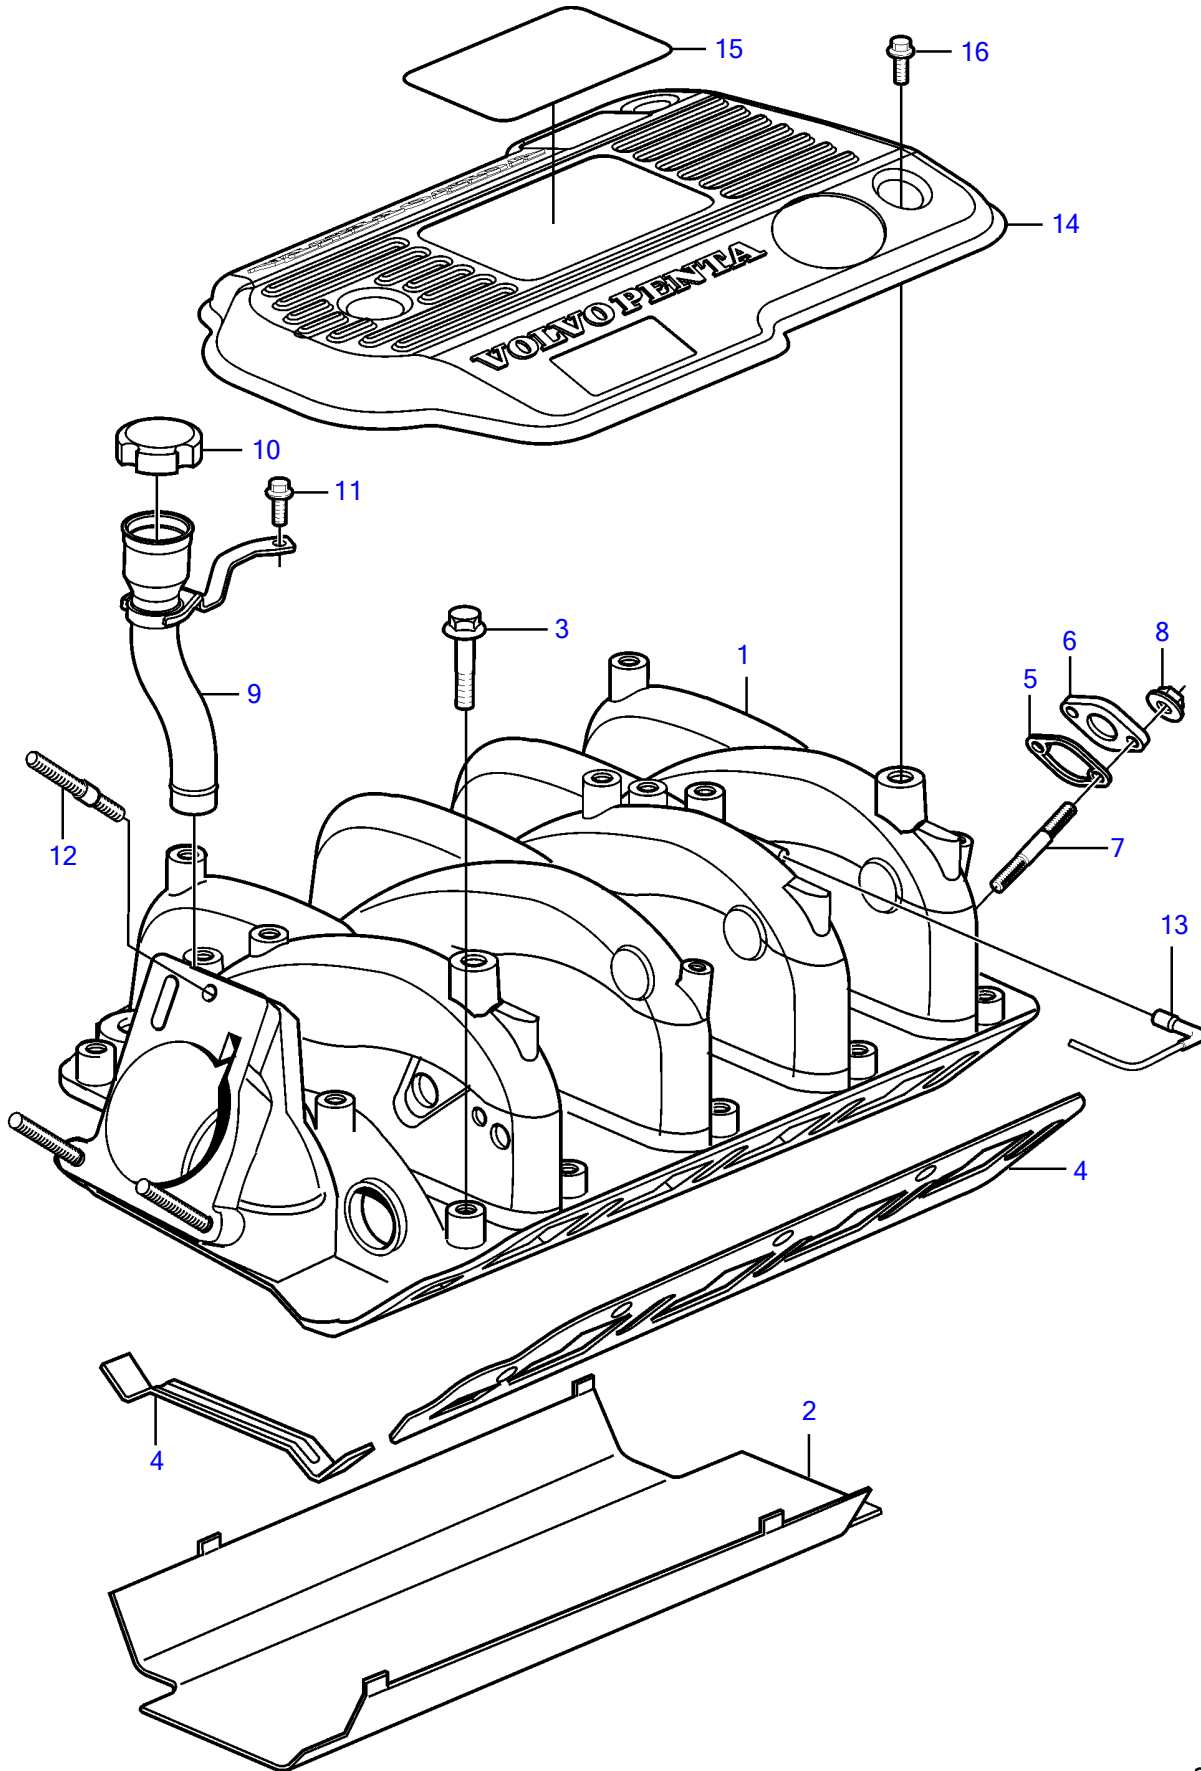

8.1GiI-H

8.1GiI-H

REF	PART NO.	QTY	DESCRIPTION	NOTES
1	3808519	1	Inlet pipe	
2		1	Shield	part not sold
3	3808529	10	Bolt	
4	3808528	1	Intake gasket	
5	3861023	1	Gasket	
6	(3861001)	1	Cover	Obsolete part
7		2	Stud	part not sold
8		2	Nut	part not sold
9	3819138	1	Tube	
10	3863006	1	Cardboard tube	
11	947542	1	Flange screw	
12	3857486	3	Stud	
13	3589254	1	Hose	
14	3818428	1	Cover	
15	3861895	1	Decal	8.1Gi
16	946544	3	Flange screw	