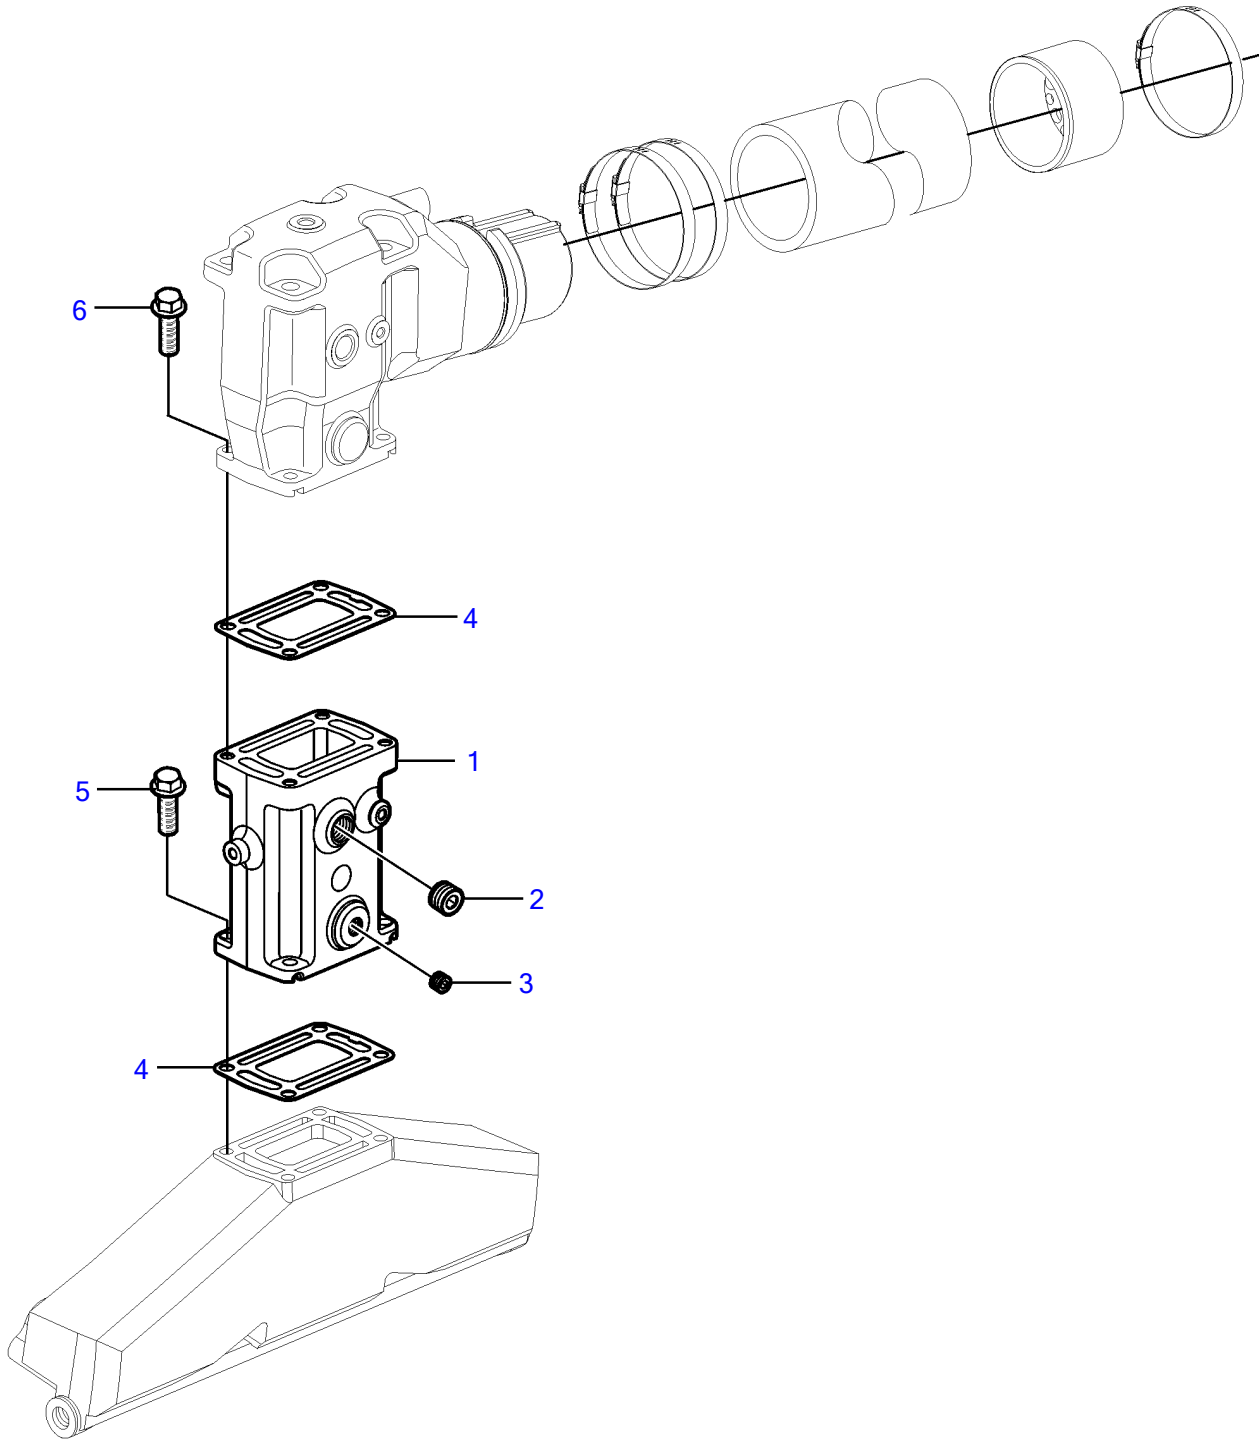

8.1GiI-H, 8.1GXII-G

8.1GII-H, 8.1GXII-G

REF	PART NO.	QTY	DESCRIPTION	SEE SEC.	NOTES
1	3842853	2	Exhaust pipe extensi • Bulletin P-25-1-4	P-25-1-4-EN	Tall Riser Options
2	3850999	4	• Plug		
3	3850740	4	• Plug		
4	3863191	2	Kit		
		4	• Gasket		
5	3860582	8	Flange screw		
6	3860582	6	Flange screw		L=32mm
	3853547	2	Flange screw		L=51mm