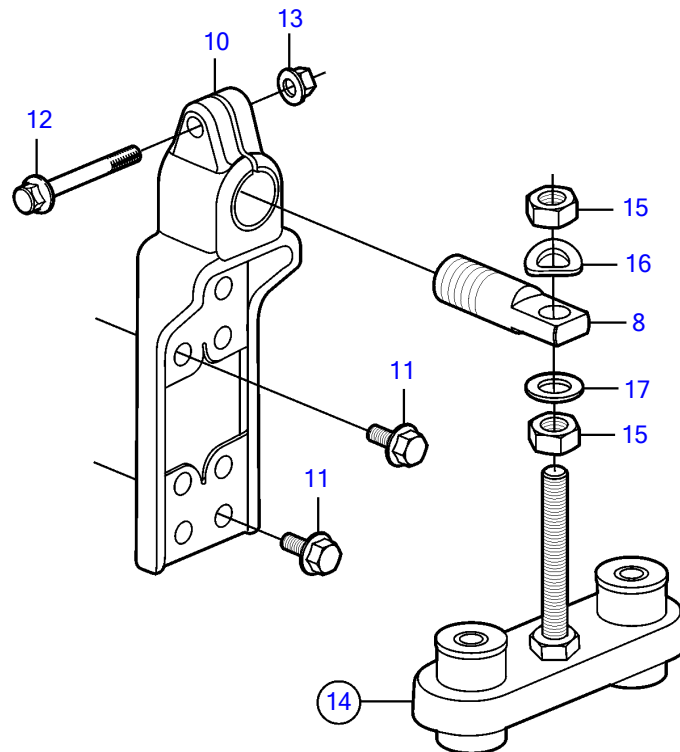

8.1GiI-H, 8.1GXII-G

23431

Upd:2014-04-10

23431

7746260-21-10128

8.1GII-H, 8.1GXII-G

REF	PART NO.	QTY	DESCRIPTION	NOTES
1	(3883821)	2	Bracket	Obsolete part
2	3863139	6	Screw	
3	3847697	4	Screw	
4	946175	4	Flange nut	
5	3807621	2	Anchorage	
6	955860	4	Hexagon nut	
7	941914	2	Spring washer	Obsolete part
8	3863365	4	Pin	
9	3857588	2	Washer	
10		2	Bracket	
11	965191	8	Flange screw	
12	3847697	2	Screw	
13	946175	2	Flange nut	
14	3807621	2	Anchorage	
15	955860	4	Hexagon nut	
16	941914	2	Spring washer	Obsolete part
17	3857588	2	Washer	