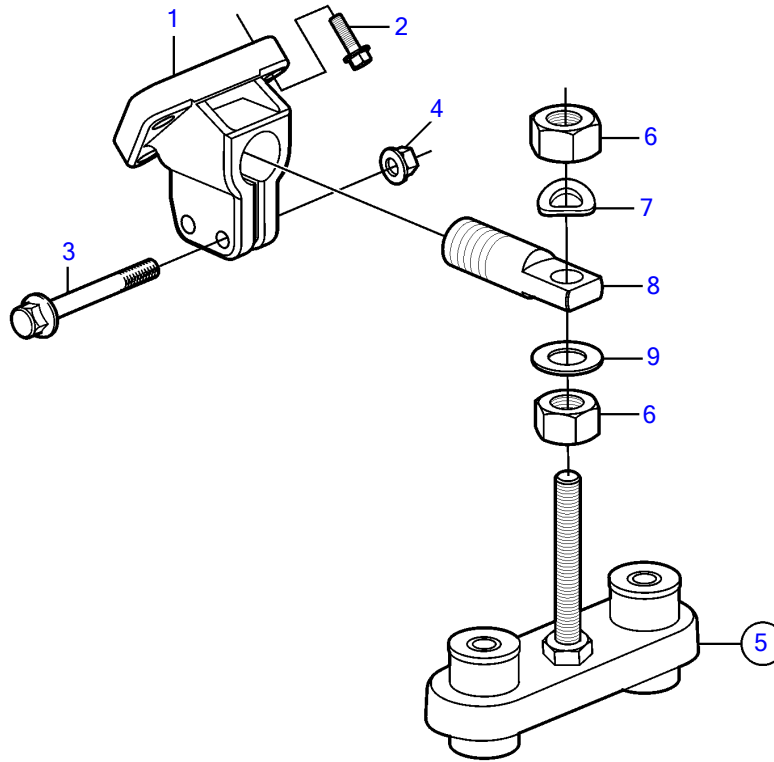

8.1GiI-H, 8.1GXII-G

23431

Upd:2014-04-10

23431

7746260-21-10128

8.1GII-H, 8.1GXII-G

REF	PART NO.	QTY	DESCRIPTION	NOTES
1	(3883821)	2	Bracket	Obsolete part
2	3863139	6	Screw	
3	3847697	4	Screw	
4	946175	4	Flange nut	
5	3807621	2	Anchorage	
6	955860	4	Hexagon nut	
7	941914	2	Spring washer	Obsolete part
8	3863365	4	Pin	
9	3857588	2	Washer	
10		2	Bracket	
11	965191	8	Flange screw	
12	3847697	2	Screw	
13	946175	2	Flange nut	
14	3807621	2	Anchorage	
15	955860	4	Hexagon nut	
16	941914	2	Spring washer	Obsolete part
17	3857588	2	Washer	