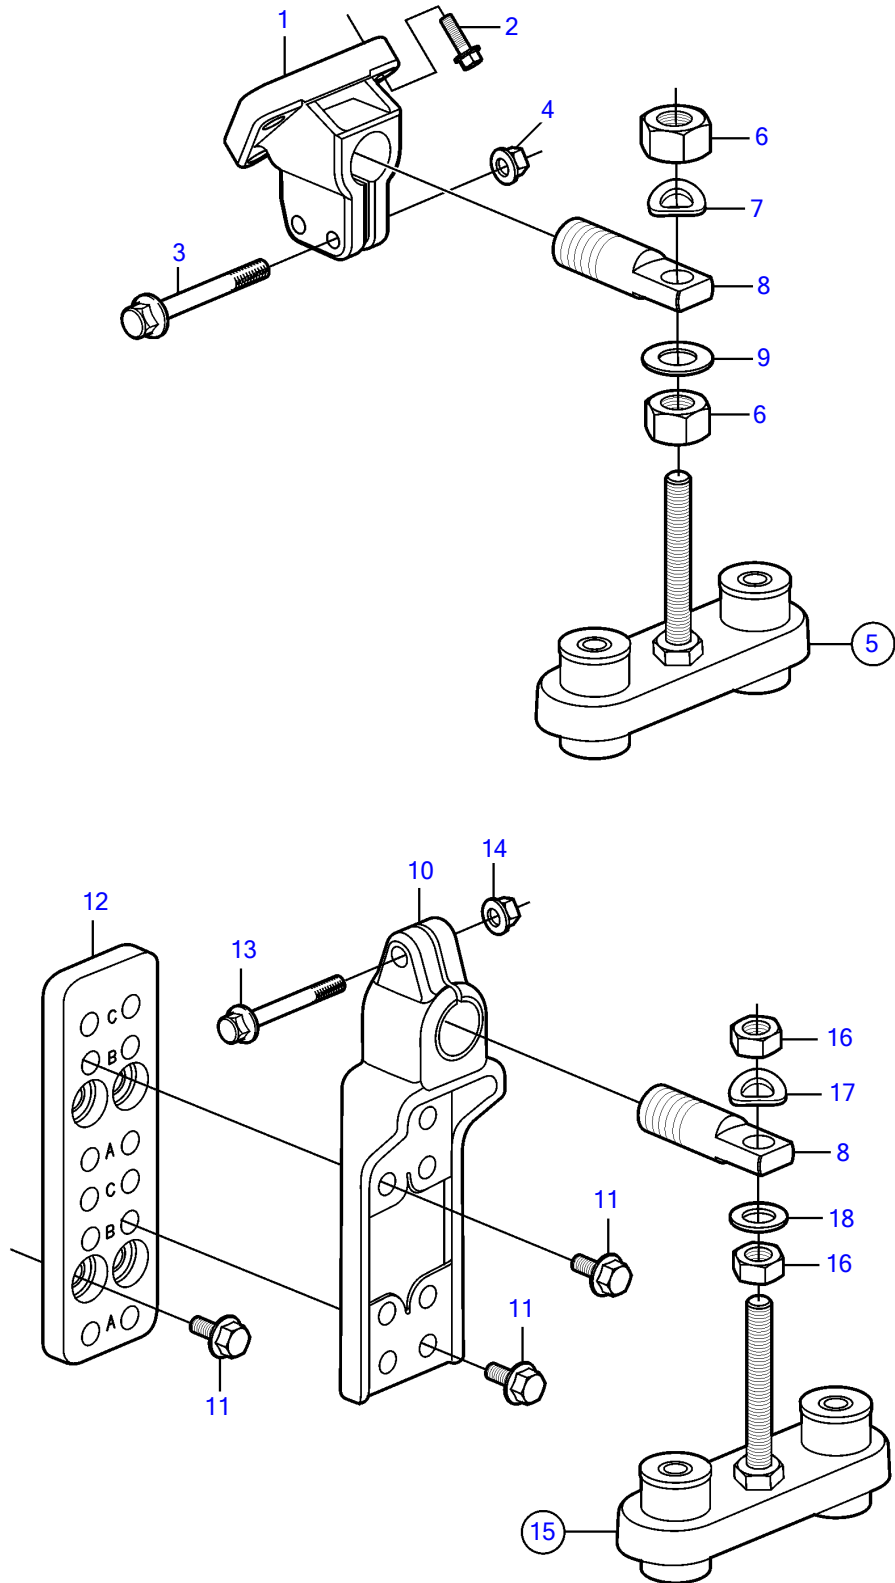

8.1GII-H, 8.1GXII-G

23420

Upd:2014-04-10

23420

7746260-21-10127

8.1GII-H, 8.1GXII-G

REF	PART NO.	QTY	DESCRIPTION	NOTES
1	(3883821)	2	Bracket	Obsolete part
2	3863139	6	Screw	
3	3847697	4	Screw	
4	946175	4	Flange nut	
5	3807621	2	Anchorage	
6	955860	4	Hexagon nut	
7	941914	2	Spring washer	Obsolete part
8	3863365	4	Pin	
9	3857588	2	Washer	
10		2	Bracket	
11	965191	16	Flange screw	
12		2	Bracket	
13	3847697	2	Screw	
14	946175	2	Flange nut	
15	3807621	2	Anchorage	
16	955860	4	Hexagon nut	
17	941914	2	Spring washer	Obsolete part
18	3857588	2	Washer	