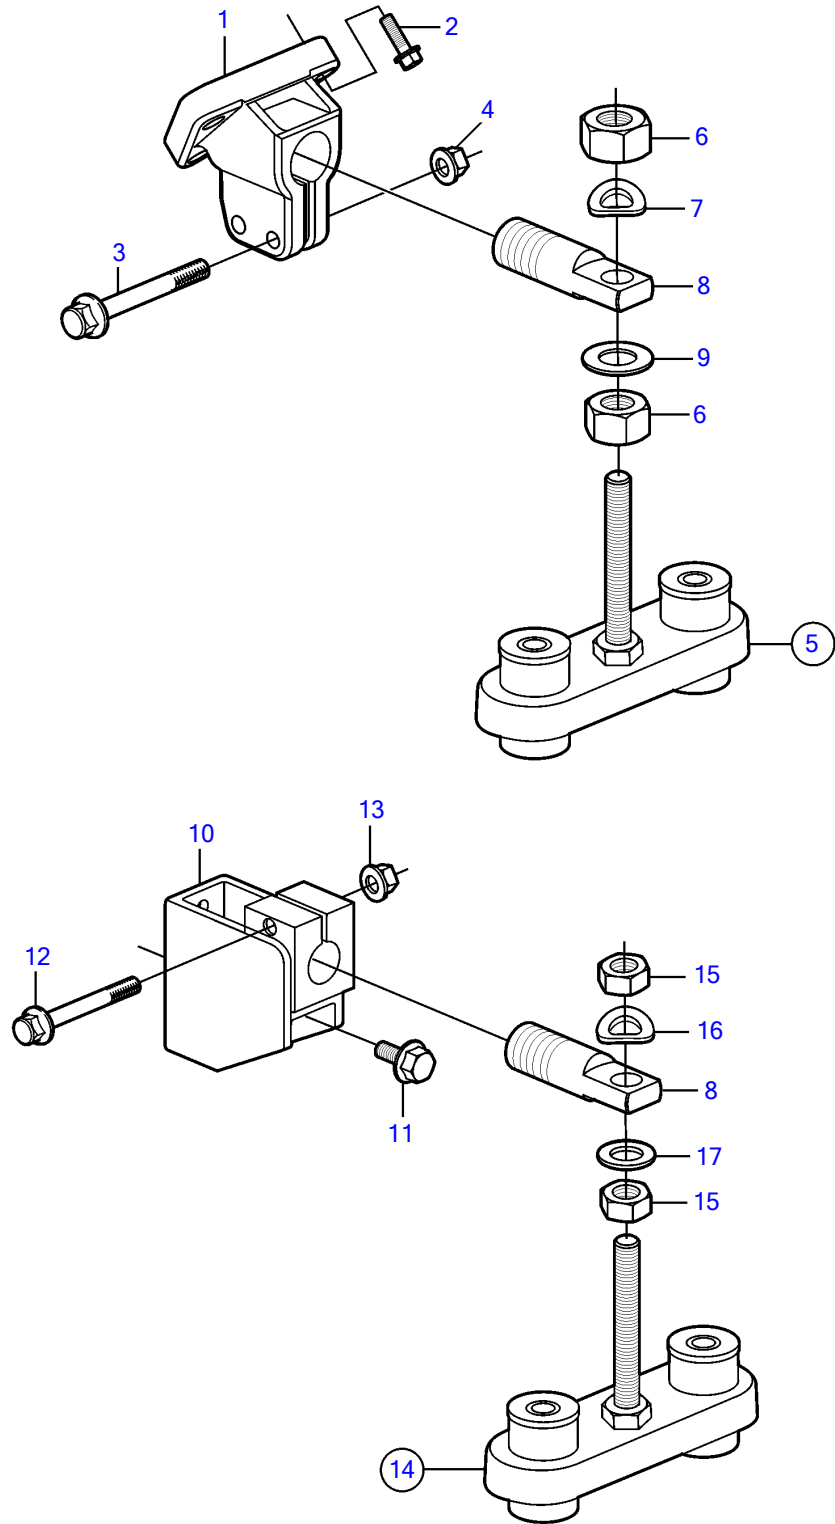

8.1GiI-H, 8.1GXII-G

8.1GII-H, 8.1GXII-G

REF	PART NO.	QTY	DESCRIPTION	NOTES
1	(3883821)	2	Bracket	Obsolete part
2	3863139	6	Screw	
3	3847697	4	Screw	
4	946175	4	Flange nut	
5	3807621	2	Anchorage	
6	955860	4	Hexagon nut	
7	941914	2	Spring washer	Obsolete part
8	3863365	4	Pin	
9	3857588	2	Washer	
10	3858534	2	Engine mountings	
11	(3853558)	4	Screw	Obsolete part
12	3847697	2	Screw	
13	946175	2	Flange nut	
14	3807621	2	Anchorage	
15	955860	4	Hexagon nut	
16	941914	2	Spring washer	Obsolete part
17	3857588	2	Washer	